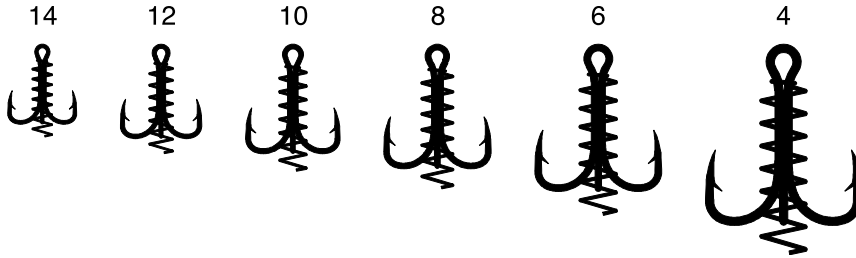

# Treble Hooks

*Eagle Claw Classic*

## 374SB

PART #	FINISH	DESCRIPTION	SIZE	PACKAGE
<b>374SB</b>	Bronze	Soft Bait w/ Spring, Curved Point, 2X Strong	14, 12, 10, 8, 6, 4	A, Bulk

## 374 - 377

PART #	FINISH	DESCRIPTION	SIZE	PACKAGE
<b>374</b>	Bronze	Curved Point, Regular Shank, 2X Strong	18, 16, 14, 12, 10, 8, 6, 4, 2, 1, 1/0, 2/0, 3/0, 4/0, 5/0	A, F, R, T, Bulk
<b>375</b>	Nickel	Curved Point, Regular Shank, 2X Strong	6, 4, 2, 1, 1/0, 2/0, 3/0	A, F, R, Bulk
<b>376</b>	Gold	Curved Point, Regular Shank, 2X Strong	18, 16, 14, 12, 10, 8, 6, 4	A, T
<b>377</b>	Sea Guard	Curved Point, Regular Shank, 2X Strong	8, 6, 4, 2, 2/0	R