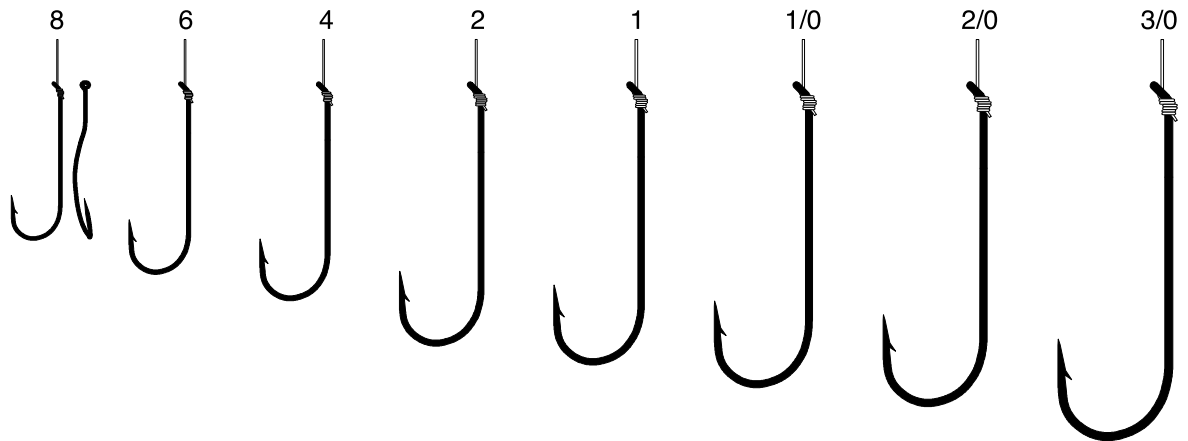

Snelled Hooks

Eagle Claw Classic

139 - 140

PART #	FINISH	DESCRIPTION	SIZE
139	Bronze	Baitholder, Offset, Down Eye, Two Slices, Medium Wire	14, 12, 10, 8, 7, 6, 5, 4, 3, 2, 1, 1/0, 2/0, 3/0, 4/0
139GE	Red	Baitholder, Offset, Down Eye, Two Slices, Medium Wire	10, 8, 6, 5, 4
139Q	Bronze	Baitholder Snelled Hook Assortment, 6 of Each Size	12, 10, 8, 6, 4, 2
140	Bronze	Baitholder, Offset, Down Eye, Two Slices, Medium Wire, Double Line	8, 6, 4, 2, 1, 1/0, 2/0

147

PART #	FINISH	DESCRIPTION	SIZE
147	Bronze	Kahle Horizontal, Offset, Straight Point, Up Eye, Wide Bend	14, 12, 10, 8, 6, 4, 2, 1, 1/0, 2/0

179Q

PART #	FINISH	DESCRIPTION	SIZE
179Q	Varied	Trout Snelled Assortment, Salmon Egg, Baitholder, 4 of Each Size, 14, 12, 10, 8, 6, 4 Treble, 2 of Each Size	

222

PART #	FINISH	DESCRIPTION	SIZE
222	Gold	Aberdeen, Rotating, Offset, Straight Point, Down Eye, Plain Shank	8, 6, 4, 2, 1, 1/0, 2/0, 3/0
222R	Red	Aberdeen, Rotating, Offset, Straight Point, Down Eye, Plain Shank	8, 6, 4, 2, 1, 1/0, 2/0

ALSO AVAILABLE IN LAZER SHARP

Snelled Hooks

Eagle Claw Classic

230X - 231X

PART #	FINISH	DESCRIPTION	SIZE
230X	Bronze	Plain Shank, Offset, Down Eye, 2X Long Shank, Light Wire	8, 6, 4
231X	Bronze	Plain Shank, Offset, Down Eye, 2X Long Shank, Light Wire, Double Line	8, 6, 5, 4, 3, 2, 1, 1/0, 2/0, 3/0