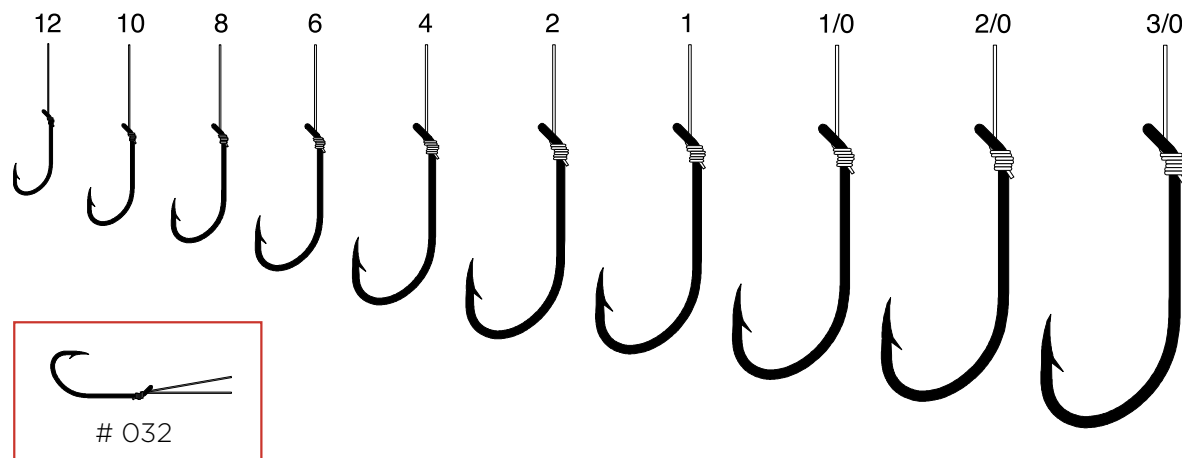

Snelled Hooks

Eagle Claw Classic

016 - 032

PART #	FINISH	DESCRIPTION	SIZE
016	Gold	Plain Shank, Offset, Down Eye, Medium Wire	8, 6, 4, 2
031	Bronze	Plain Shank, Offset, Down Eye, Medium Wire	12, 10, 8, 6, 4, 2, 1, 1/0, 2/0
031Q	Bronze	Plain Shank, Snelled Hook Assortment, 4 of Each Size	10, 8, 6, 4, 2, 1/0
032	Bronze	Plain Shank, Offset, Down Eye, Medium Wire, Double Line	10, 8, 6, 4, 3, 2, 1, 1/0, 2/0, 3/0

051

PART #	FINISH	DESCRIPTION	SIZE
051	Gold	Salmon Egg, Offset, Down Eye, Single Slice	12, 10, 8, 6

073

PART #	FINISH	DESCRIPTION	SIZE
073	Gold	Salmon Egg, Offset, Up Eye, Single Slice, Medium Wire	12, 10, 8, 6
073Q	Gold	Salmon Egg, Snelled Hook Assortment, 6 of Each Size	12, 10, 8, 6

092Q

PART #	FINISH	DESCRIPTION	SIZE
092Q	Varied	Striped Bass Assortment, Octopus, Baitholder, 3 of Each Size	Octopus 6/0, 7/0 Baitholder 3/0, 4/0, 5/0, 6/0, 7/0

Baitholder

Octopus

121 - 127

PART #	FINISH	DESCRIPTION	SIZE
121	Gold	Aberdeen, Offset, Down Eye, 1X Long Shank, Plain Shank, Light Wire, Live Bait	10, 8, 6, 4, 3, 2, 1, 1/0, 2/0, 3/0
121Q	Gold	Aberdeen Snelled Hook Assortment, 6 of Each Size	10, 8, 6, 4, 2, 1
127	Bronze	Aberdeen, Non-Offset, Down Eye, 1X Long, Plain Shank, Light Wire, Live Bait	10, 8, 6, 4, 2, 1, 1/0

672SB

PART #	FINISH	DESCRIPTION	SIZE
672SB	Bronze	Treble, Non-Offset, Curved Point, Regular Shank, Medium Wire w/ Spring for Soft Bait, 18" Line	14, 12, 10, 8

673 - 673GE

PART #	FINISH	DESCRIPTION	SIZE
673	Gold	Treble, Non-Offset, Straight Point, Regular Shank, 18" Line	18, 16, 14, 12
673GE	Red	Treble, Non-Offset, Straight Point, Regular Shank, 18" Line	16, 14, 12