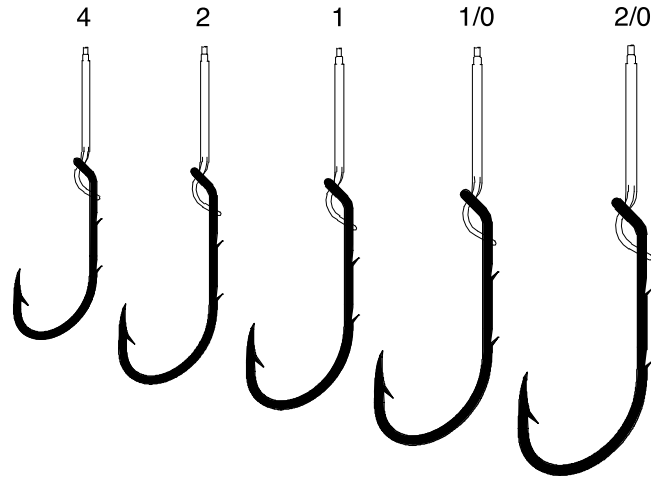

231

PART #	FINISH	DESCRIPTION	SIZE
231	Bronze	Plain Shank, Offset, Down Eye, 1X Long Shank, Light Wire, Double Line	6, 4, 2

420FLQ - 421NW

PART #	FINISH	DESCRIPTION	SIZE
420FLQ	Nickel	Nylawire, 2X Long Shank, Assortment	4 ea. 6, 4 - 5 ea. 2, 1
420NW	Nickel	Nylawire, Offset, Down Eye, 2X Long Shank, 10.5" Leader	6, 4, 2, 1, 1/0, 2/0, 3/0, 4/0, 5/0, 6/0
420NWQ	Nickel	Nylawire, 2X Long Shank, Assortment, 3 of Each Size	4, 2, 1, 1/0, 2/0, 3/0
420RNW	Sea Guard Red	Red Nylawire, 2X Long Shank, 10.5" Snell	2, 1, 1/0, 2/0, 3/0
421NW	Nickel	Nylawire, Offset, Down Eye, 2X Long Shank, 6" Leader	4, 2, 1, 1/0, 2/0

Snelled Hooks

Eagle Claw Classic

422NW

PART #	FINISH	DESCRIPTION	SIZE
422NW	Nickel	O'Shaughnessy, Nylawire, Offset, Down Eye, Plain Shank, Medium Wire, 10.5" Leader	4, 2, 1, 1/0, 2/0, 3/0, 4/0, 5/0, 6/0, 7/0

423NW - 423RNW

PART #	FINISH	DESCRIPTION	SIZE
423NW	Nickel	Baitholder, Nylawire, Offset, Down Eye, 6" Leader	4, 2, 1, 1/0, 2/0
423RNW	Red	Red Nylawire, Baitholder, 6" Snell	4, 2, 1, 1/0, 2/0

424NW

PART #	FINISH	DESCRIPTION	SIZE
424NW	Nickel	Kahle, Nylawire, Offset, 6" Leader	2, 1/0, 2/0, 3/0, 4/0

442

PART #	FINISH	DESCRIPTION	SIZE
442	Black	Baitholder, Ultra Light, Offset, Down Eye, Two Slices, Light Wire	10, 8, 6

Snelled Hooks

Eagle Claw Classic

497NW

PART #	FINISH	DESCRIPTION	SIZE
497NW	Sea Guard	Circle Sea, Nylawire, Offset, 10.5" Leader	1/0, 2/0, 3/0, 4/0, 5/0, 6/0, 7/0