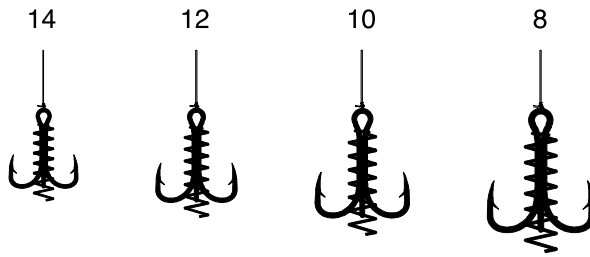

231

PART #	FINISH	DESCRIPTION	SIZE
231	Bronze	Plain Shank, Offset, Down Eye, 1X Long Shank, Light Wire, Double Line	6, 4, 2

420FLQ - 421NW

PART #	FINISH	DESCRIPTION	SIZE
420FLQ	Nickel	Nylawire, 2X Long Shank, Assortment	4 ea. 6, 4 - 5 ea. 2, 1
420NW	Nickel	Nylawire, Offset, Down Eye, 2X Long Shank, 10.5" Leader	6, 4, 2, 1, 1/0, 2/0, 3/0, 4/0, 5/0, 6/0
420NWQ	Nickel	Nylawire, 2X Long Shank, Assortment, 3 of Each Size	4, 2, 1, 1/0, 2/0, 3/0
420RNW	Sea Guard Red	Red Nylawire, 2X Long Shank, 10.5" Snell	2, 1, 1/0, 2/0, 3/0
421NW	Nickel	Nylawire, Offset, Down Eye, 2X Long Shank, 6" Leader	4, 2, 1, 1/0, 2/0

423NW - 423RNW

PART #	FINISH	DESCRIPTION	SIZE
423NW	Nickel	Baitholder, Nylawire, Offset, Down Eye, 6" Leader	4, 2, 1, 1/0, 2/0
423RNW	Red	Red Nylawire, Baitholder, 6" Snell	4, 2, 1, 1/0, 2/0

424NW

PART #	FINISH	DESCRIPTION	SIZE
424NW	Nickel	Kahle, Nylawire, Offset, 6" Leader	2, 1/0, 2/0, 3/0, 4/0

442

PART #	FINISH	DESCRIPTION	SIZE
442	Black	Baitholder, Ultra Light, Offset, Down Eye, Two Slices, Light Wire	10, 8, 6

Snelled Hooks

Eagle Claw Classic

497NW

PART #	FINISH	DESCRIPTION	SIZE
497NW	Sea Guard	Circle Sea, Nylawire, Offset, 10.5" Leader	1/0, 2/0, 3/0, 4/0, 5/0, 6/0, 7/0

672SB

PART #	FINISH	DESCRIPTION	SIZE
672SB	Bronze	Treble, Non-Offset, Curved Point, Regular Shank, Medium Wire w/ Spring for Soft Bait, 18" Line	14, 12, 10, 8

673 - 673GE

PART #	FINISH	DESCRIPTION	SIZE
673	Gold	Treble, Non-Offset, Straight Point, Regular Shank, 18" Line	18, 16, 14, 12
673GE	Red	Treble, Non-Offset, Straight Point, Regular Shank, 18" Line	16, 14, 12