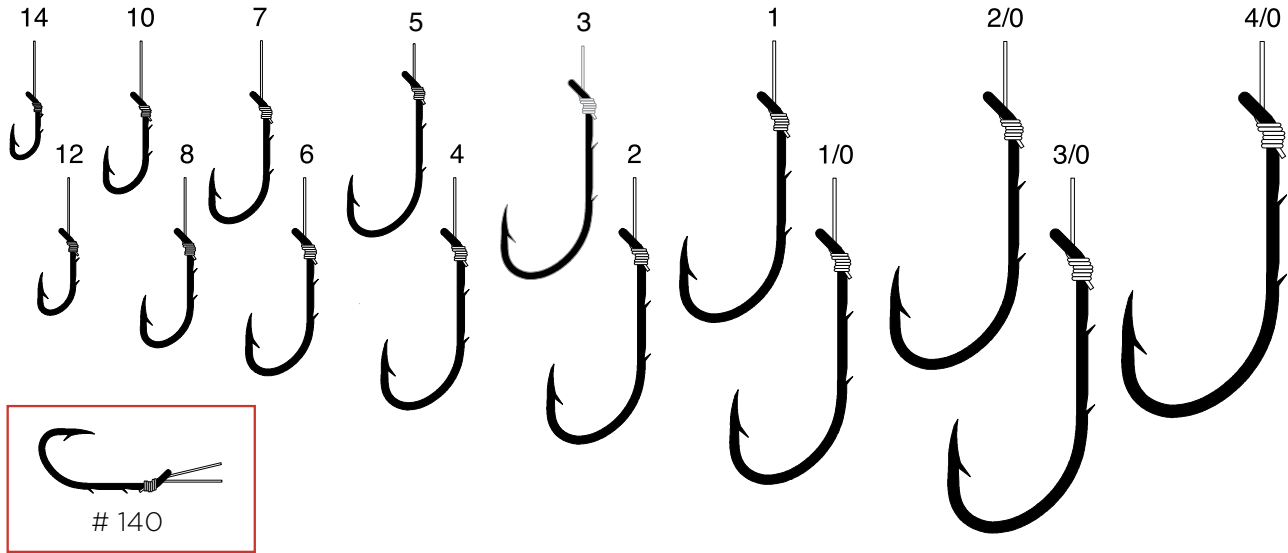

051

PART #	FINISH	DESCRIPTION	SIZE
051	Gold	Salmon Egg, Offset, Down Eye, Single Slice	12, 10, 8, 6

073

PART #	FINISH	DESCRIPTION	SIZE
073	Gold	Salmon Egg, Offset, Up Eye, Single Slice, Medium Wire	12, 10, 8, 6
073Q	Gold	Salmon Egg, Snelled Hook Assortment, 6 of Each Size	12, 10, 8, 6

092Q

PART #	FINISH	DESCRIPTION	SIZE
092Q	Varied	Striped Bass Assortment, Octopus, Baitholder, 3 of Each Size	Octopus 6/0, 7/0 Baitholder 3/0, 4/0, 5/0, 6/0, 7/0

Baitholder

Octopus

121 - 127

PART #	FINISH	DESCRIPTION	SIZE
121	Gold	Aberdeen, Offset, Down Eye, 1X Long Shank, Plain Shank, Light Wire, Live Bait	10, 8, 6, 4, 3, 2, 1, 1/0, 2/0, 3/0
121Q	Gold	Aberdeen Snelled Hook Assortment, 6 of Each Size	10, 8, 6, 4, 2, 1
127	Bronze	Aberdeen, Non-Offset, Down Eye, 1X Long, Plain Shank, Light Wire, Live Bait	10, 8, 6, 4, 2, 1, 1/0

Snelled Hooks

Eagle Claw Classic

139 - 140

PART #	FINISH	DESCRIPTION	SIZE
139	Bronze	Baitholder, Offset, Down Eye, Two Slices, Medium Wire	14, 12, 10, 8, 7, 6, 5, 4, 3, 2, 1, 1/0, 2/0, 3/0, 4/0
139GE	Red	Baitholder, Offset, Down Eye, Two Slices, Medium Wire	10, 8, 6, 5, 4
139Q	Bronze	Baitholder Snelled Hook Assortment, 6 of Each Size	12, 10, 8, 6, 4, 2
140	Bronze	Baitholder, Offset, Down Eye, Two Slices, Medium Wire, Double Line	8, 6, 4, 2, 1, 1/0, 2/0

442

PART #	FINISH	DESCRIPTION	SIZE
442	Black	Baitholder, Ultra Light, Offset, Down Eye, Two Slices, Light Wire	10, 8, 6

Snelled Hooks

Eagle Claw Classic

497NW

PART #	FINISH	DESCRIPTION	SIZE
497NW	Sea Guard	Circle Sea, Nylawire, Offset, 10.5" Leader	1/0, 2/0, 3/0, 4/0, 5/0, 6/0, 7/0