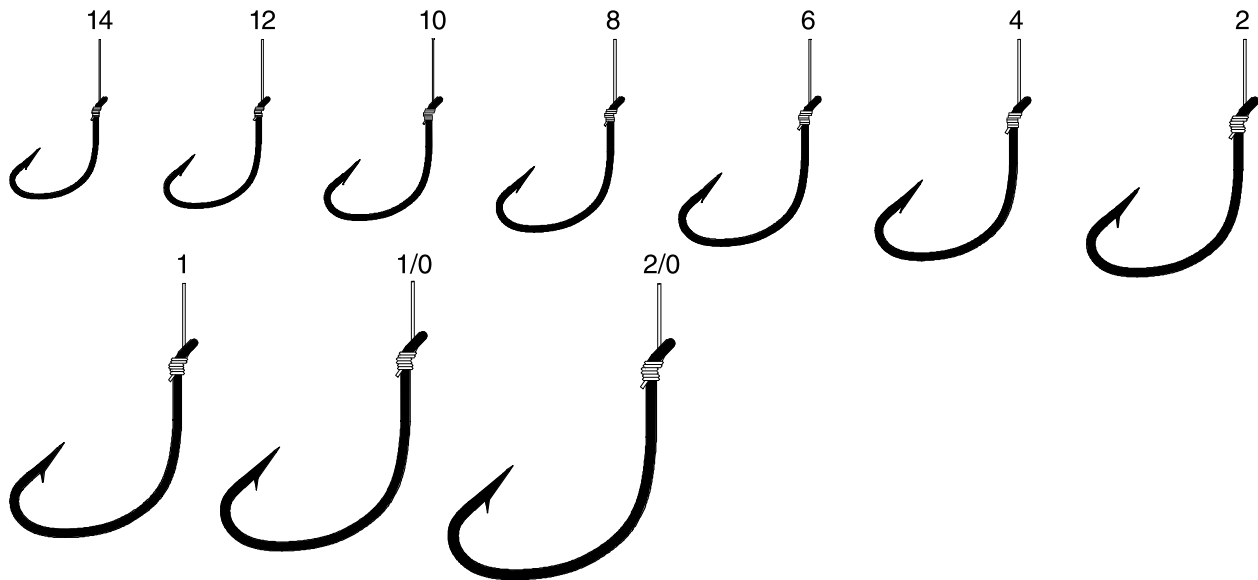

092Q

PART #	FINISH	DESCRIPTION	SIZE
092Q	Varied	Striped Bass Assortment, Octopus, Baitholder, 3 of Each Size	Octopus 6/0, 7/0 Baitholder 3/0, 4/0, 5/0, 6/0, 7/0

Baitholder

Octopus

121 - 127

PART #	FINISH	DESCRIPTION	SIZE
121	Gold	Aberdeen, Offset, Down Eye, 1X Long Shank, Plain Shank, Light Wire, Live Bait	10, 8, 6, 4, 3, 2, 1, 1/0, 2/0, 3/0
121Q	Gold	Aberdeen Snelled Hook Assortment, 6 of Each Size	10, 8, 6, 4, 2, 1
127	Bronze	Aberdeen, Non-Offset, Down Eye, 1X Long, Plain Shank, Light Wire, Live Bait	10, 8, 6, 4, 2, 1, 1/0

Snelled Hooks

Eagle Claw Classic

139 - 140

PART #	FINISH	DESCRIPTION	SIZE
139	Bronze	Baitholder, Offset, Down Eye, Two Slices, Medium Wire	14, 12, 10, 8, 7, 6, 5, 4, 3, 2, 1, 1/0, 2/0, 3/0, 4/0
139GE	Red	Baitholder, Offset, Down Eye, Two Slices, Medium Wire	10, 8, 6, 5, 4
139Q	Bronze	Baitholder Snelled Hook Assortment, 6 of Each Size	12, 10, 8, 6, 4, 2
140	Bronze	Baitholder, Offset, Down Eye, Two Slices, Medium Wire, Double Line	8, 6, 4, 2, 1, 1/0, 2/0

147

PART #	FINISH	DESCRIPTION	SIZE
147	Bronze	Kahle Horizontal, Offset, Straight Point, Up Eye, Wide Bend	14, 12, 10, 8, 6, 4, 2, 1, 1/0, 2/0

179Q

PART #	FINISH	DESCRIPTION	SIZE
179Q	Varied	Trout Snelled Assortment, Salmon Egg, Baitholder, 4 of Each Size, 14, 12, 10, 8, 6, 4 Treble, 2 of Each Size	

ALSO AVAILABLE IN LAZER SHARP

Snelled Hooks

Eagle Claw Classic

230X - 231X

PART #	FINISH	DESCRIPTION	SIZE
230X	Bronze	Plain Shank, Offset, Down Eye, 2X Long Shank, Light Wire	8, 6, 4
231X	Bronze	Plain Shank, Offset, Down Eye, 2X Long Shank, Light Wire, Double Line	8, 6, 5, 4, 3, 2, 1, 1/0, 2/0, 3/0