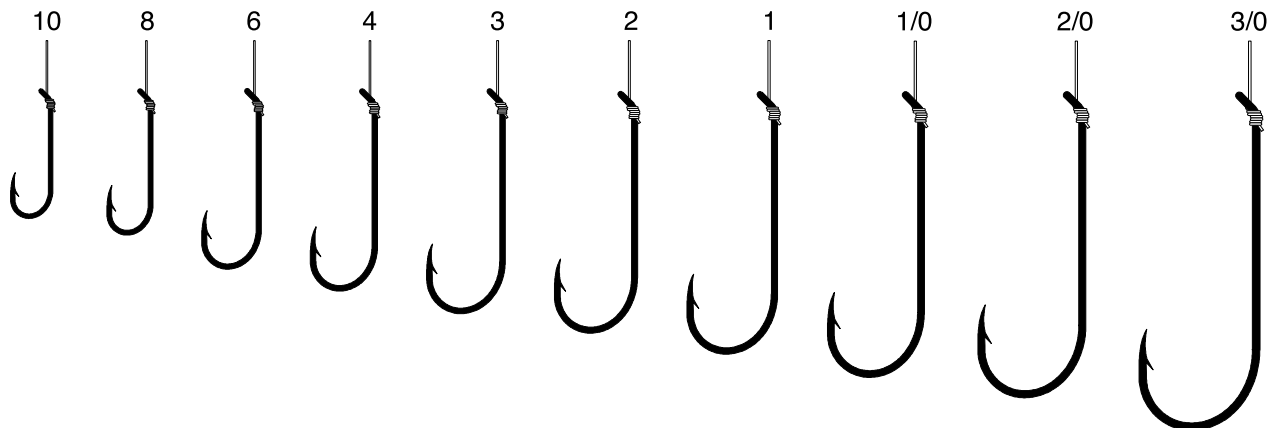

051

PART #	FINISH	DESCRIPTION	SIZE
051	Gold	Salmon Egg, Offset, Down Eye, Single Slice	12, 10, 8, 6

073

PART #	FINISH	DESCRIPTION	SIZE
073	Gold	Salmon Egg, Offset, Up Eye, Single Slice, Medium Wire	12, 10, 8, 6
073Q	Gold	Salmon Egg, Snelled Hook Assortment, 6 of Each Size	12, 10, 8, 6

092Q

PART #	FINISH	DESCRIPTION	SIZE
092Q	Varied	Striped Bass Assortment, Octopus, Baitholder, 3 of Each Size	Octopus 6/0, 7/0 Baitholder 3/0, 4/0, 5/0, 6/0, 7/0

Baitholder

Octopus

121 - 127

PART #	FINISH	DESCRIPTION	SIZE
121	Gold	Aberdeen, Offset, Down Eye, 1X Long Shank, Plain Shank, Light Wire, Live Bait	10, 8, 6, 4, 3, 2, 1, 1/0, 2/0, 3/0
121Q	Gold	Aberdeen Snelled Hook Assortment, 6 of Each Size	10, 8, 6, 4, 2, 1
127	Bronze	Aberdeen, Non-Offset, Down Eye, 1X Long, Plain Shank, Light Wire, Live Bait	10, 8, 6, 4, 2, 1, 1/0

Snelled Hooks

Eagle Claw Classic

139 - 140

PART #	FINISH	DESCRIPTION	SIZE
139	Bronze	Baitholder, Offset, Down Eye, Two Slices, Medium Wire	14, 12, 10, 8, 7, 6, 5, 4, 3, 2, 1, 1/0, 2/0, 3/0, 4/0
139GE	Red	Baitholder, Offset, Down Eye, Two Slices, Medium Wire	10, 8, 6, 5, 4
139Q	Bronze	Baitholder Snelled Hook Assortment, 6 of Each Size	12, 10, 8, 6, 4, 2
140	Bronze	Baitholder, Offset, Down Eye, Two Slices, Medium Wire, Double Line	8, 6, 4, 2, 1, 1/0, 2/0