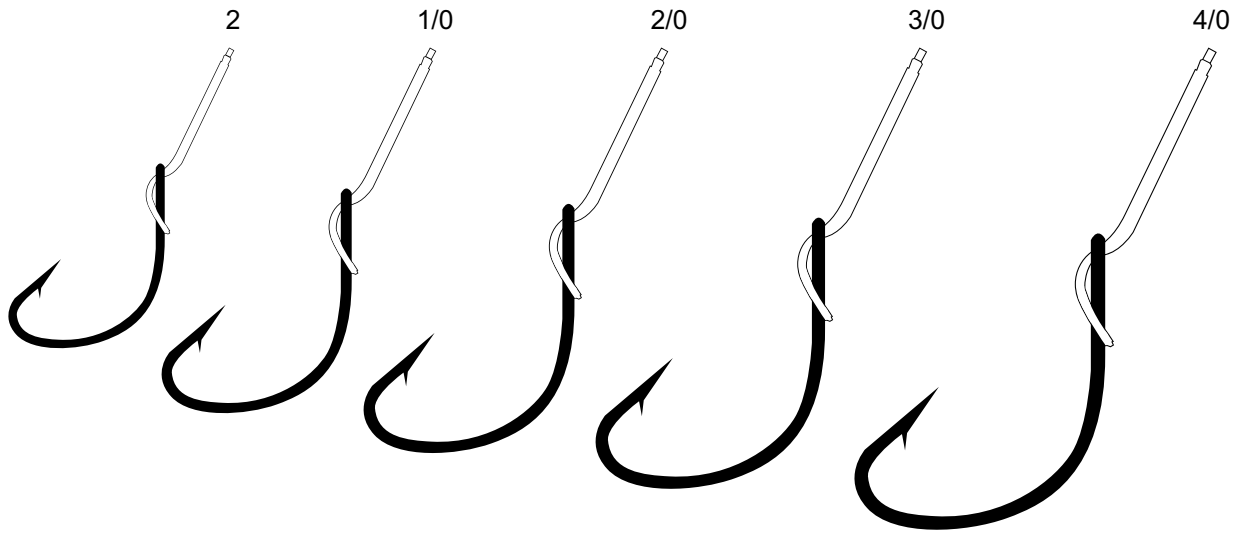

231

PART #	FINISH	DESCRIPTION	SIZE
231	Bronze	Plain Shank, Offset, Down Eye, 1X Long Shank, Light Wire, Double Line	6, 4, 2

420FLQ - 421NW

PART #	FINISH	DESCRIPTION	SIZE
420FLQ	Nickel	Nylawire, 2X Long Shank, Assortment	4 ea. 6, 4 - 5 ea. 2, 1
420NW	Nickel	Nylawire, Offset, Down Eye, 2X Long Shank, 10.5" Leader	6, 4, 2, 1, 1/0, 2/0, 3/0, 4/0, 5/0, 6/0
420NWQ	Nickel	Nylawire, 2X Long Shank, Assortment, 3 of Each Size	4, 2, 1, 1/0, 2/0, 3/0
420RNW	Sea Guard Red	Red Nylawire, 2X Long Shank, 10.5" Snell	2, 1, 1/0, 2/0, 3/0
421NW	Nickel	Nylawire, Offset, Down Eye, 2X Long Shank, 6" Leader	4, 2, 1, 1/0, 2/0

Snelled Hooks

Eagle Claw Classic

422NW

PART #	FINISH	DESCRIPTION	SIZE
422NW	Nickel	O'Shaughnessy, Nylawire, Offset, Down Eye, Plain Shank, Medium Wire, 10.5" Leader	4, 2, 1, 1/0, 2/0, 3/0, 4/0, 5/0, 6/0, 7/0

423NW - 423RNW

PART #	FINISH	DESCRIPTION	SIZE
423NW	Nickel	Baitholder, Nylawire, Offset, Down Eye, 6" Leader	4, 2, 1, 1/0, 2/0
423RNW	Red	Red Nylawire, Baitholder, 6" Snell	4, 2, 1, 1/0, 2/0

424NW

PART #	FINISH	DESCRIPTION	SIZE
424NW	Nickel	Kahle, Nylawire, Offset, 6" Leader	2, 1/0, 2/0, 3/0, 4/0

442

PART #	FINISH	DESCRIPTION	SIZE
442	Black	Baitholder, Ultra Light, Offset, Down Eye, Two Slices, Light Wire	10, 8, 6

Snelled Hooks

Eagle Claw Classic

497NW

PART #	FINISH	DESCRIPTION	SIZE
497NW	Sea Guard	Circle Sea, Nylawire, Offset, 10.5" Leader	1/0, 2/0, 3/0, 4/0, 5/0, 6/0, 7/0