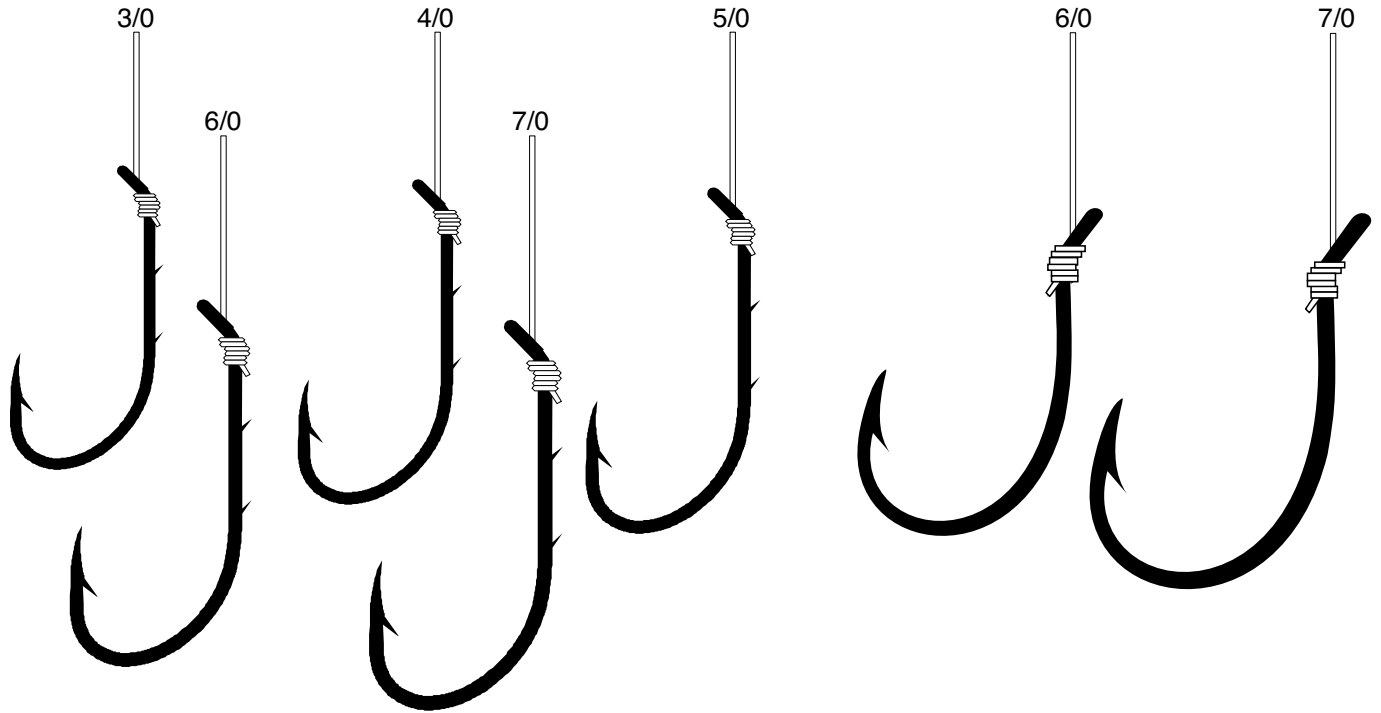

051

PART #	FINISH	DESCRIPTION	SIZE
051	Gold	Salmon Egg, Offset, Down Eye, Single Slice	12, 10, 8, 6

073

PART #	FINISH	DESCRIPTION	SIZE
073	Gold	Salmon Egg, Offset, Up Eye, Single Slice, Medium Wire	12, 10, 8, 6
073Q	Gold	Salmon Egg, Snelled Hook Assortment, 6 of Each Size	12, 10, 8, 6

092Q

PART #	FINISH	DESCRIPTION	SIZE
092Q	Varied	Striped Bass Assortment, Octopus, Baitholder, 3 of Each Size	Octopus 6/0, 7/0 Baitholder 3/0, 4/0, 5/0, 6/0, 7/0

Baitholder

Octopus

121 - 127

PART #	FINISH	DESCRIPTION	SIZE
121	Gold	Aberdeen, Offset, Down Eye, 1X Long Shank, Plain Shank, Light Wire, Live Bait	10, 8, 6, 4, 3, 2, 1, 1/0, 2/0, 3/0
121Q	Gold	Aberdeen Snelled Hook Assortment, 6 of Each Size	10, 8, 6, 4, 2, 1
127	Bronze	Aberdeen, Non-Offset, Down Eye, 1X Long, Plain Shank, Light Wire, Live Bait	10, 8, 6, 4, 2, 1, 1/0

Snelled Hooks

Eagle Claw Classic

139 - 140

PART #	FINISH	DESCRIPTION	SIZE
139	Bronze	Baitholder, Offset, Down Eye, Two Slices, Medium Wire	14, 12, 10, 8, 7, 6, 5, 4, 3, 2, 1, 1/0, 2/0, 3/0, 4/0
139GE	Red	Baitholder, Offset, Down Eye, Two Slices, Medium Wire	10, 8, 6, 5, 4
139Q	Bronze	Baitholder Snelled Hook Assortment, 6 of Each Size	12, 10, 8, 6, 4, 2
140	Bronze	Baitholder, Offset, Down Eye, Two Slices, Medium Wire, Double Line	8, 6, 4, 2, 1, 1/0, 2/0

442

PART #	FINISH	DESCRIPTION	SIZE
442	Black	Baitholder, Ultra Light, Offset, Down Eye, Two Slices, Light Wire	10, 8, 6

Snelled Hooks

Eagle Claw Classic

497NW

PART #	FINISH	DESCRIPTION	SIZE
497NW	Sea Guard	Circle Sea, Nylawire, Offset, 10.5" Leader	1/0, 2/0, 3/0, 4/0, 5/0, 6/0, 7/0