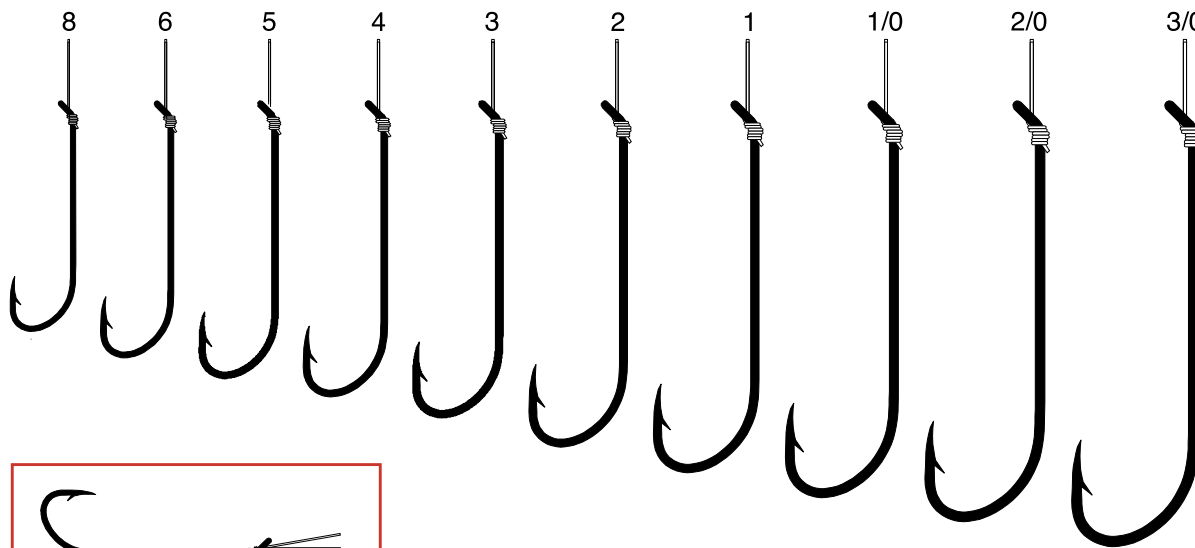

ALSO AVAILABLE IN LAZER SHARP

Snelled Hooks

Eagle Claw Classic

230X - 231X

PART #	FINISH	DESCRIPTION	SIZE
230X	Bronze	Plain Shank, Offset, Down Eye, 2X Long Shank, Light Wire	8, 6, 4
231X	Bronze	Plain Shank, Offset, Down Eye, 2X Long Shank, Light Wire, Double Line	8, 6, 5, 4, 3, 2, 1, 1/0, 2/0, 3/0

231

PART #	FINISH	DESCRIPTION	SIZE
231	Bronze	Plain Shank, Offset, Down Eye, 1X Long Shank, Light Wire, Double Line	6, 4, 2

420FLQ - 421NW

PART #	FINISH	DESCRIPTION	SIZE
420FLQ	Nickel	Nylawire, 2X Long Shank, Assortment	4 ea. 6, 4 - 5 ea. 2, 1
420NW	Nickel	Nylawire, Offset, Down Eye, 2X Long Shank, 10.5" Leader	6, 4, 2, 1, 1/0, 2/0, 3/0, 4/0, 5/0, 6/0
420NWQ	Nickel	Nylawire, 2X Long Shank, Assortment, 3 of Each Size	4, 2, 1, 1/0, 2/0, 3/0
420RNW	Sea Guard Red	Red Nylawire, 2X Long Shank, 10.5" Snell	2, 1, 1/0, 2/0, 3/0
421NW	Nickel	Nylawire, Offset, Down Eye, 2X Long Shank, 6" Leader	4, 2, 1, 1/0, 2/0