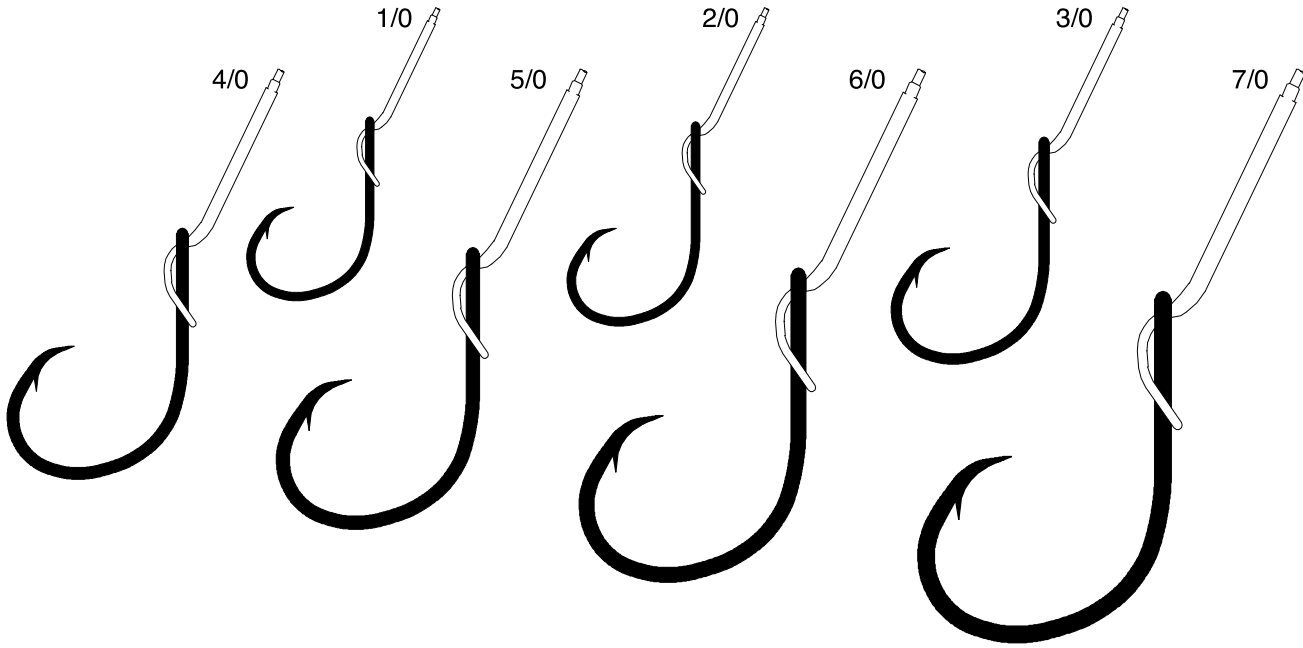

231

PART #	FINISH	DESCRIPTION	SIZE
231	Bronze	Plain Shank, Offset, Down Eye, 1X Long Shank, Light Wire, Double Line	6, 4, 2

420FLQ - 421NW

PART #	FINISH	DESCRIPTION	SIZE
420FLQ	Nickel	Nylawire, 2X Long Shank, Assortment	4 ea. 6, 4 - 5 ea. 2, 1
420NW	Nickel	Nylawire, Offset, Down Eye, 2X Long Shank, 10.5" Leader	6, 4, 2, 1, 1/0, 2/0, 3/0, 4/0, 5/0, 6/0
420NWQ	Nickel	Nylawire, 2X Long Shank, Assortment, 3 of Each Size	4, 2, 1, 1/0, 2/0, 3/0
420RNW	Sea Guard Red	Red Nylawire, 2X Long Shank, 10.5" Snell	2, 1, 1/0, 2/0, 3/0
421NW	Nickel	Nylawire, Offset, Down Eye, 2X Long Shank, 6" Leader	4, 2, 1, 1/0, 2/0

423NW - 423RNW

PART #	FINISH	DESCRIPTION	SIZE
423NW	Nickel	Baitholder, Nylawire, Offset, Down Eye, 6" Leader	4, 2, 1, 1/0, 2/0
423RNW	Red	Red Nylawire, Baitholder, 6" Snell	4, 2, 1, 1/0, 2/0

424NW

PART #	FINISH	DESCRIPTION	SIZE
424NW	Nickel	Kahle, Nylawire, Offset, 6" Leader	2, 1/0, 2/0, 3/0, 4/0

442

PART #	FINISH	DESCRIPTION	SIZE
442	Black	Baitholder, Ultra Light, Offset, Down Eye, Two Slices, Light Wire	10, 8, 6

Snelled Hooks

Eagle Claw Classic

497NW

PART #	FINISH	DESCRIPTION	SIZE
497NW	Sea Guard	Circle Sea, Nylawire, Offset, 10.5" Leader	1/0, 2/0, 3/0, 4/0, 5/0, 6/0, 7/0

672SB

PART #	FINISH	DESCRIPTION	SIZE
672SB	Bronze	Treble, Non-Offset, Curved Point, Regular Shank, Medium Wire w/ Spring for Soft Bait, 18" Line	14, 12, 10, 8

673 - 673GE

PART #	FINISH	DESCRIPTION	SIZE
673	Gold	Treble, Non-Offset, Straight Point, Regular Shank, 18" Line	18, 16, 14, 12
673GE	Red	Treble, Non-Offset, Straight Point, Regular Shank, 18" Line	16, 14, 12