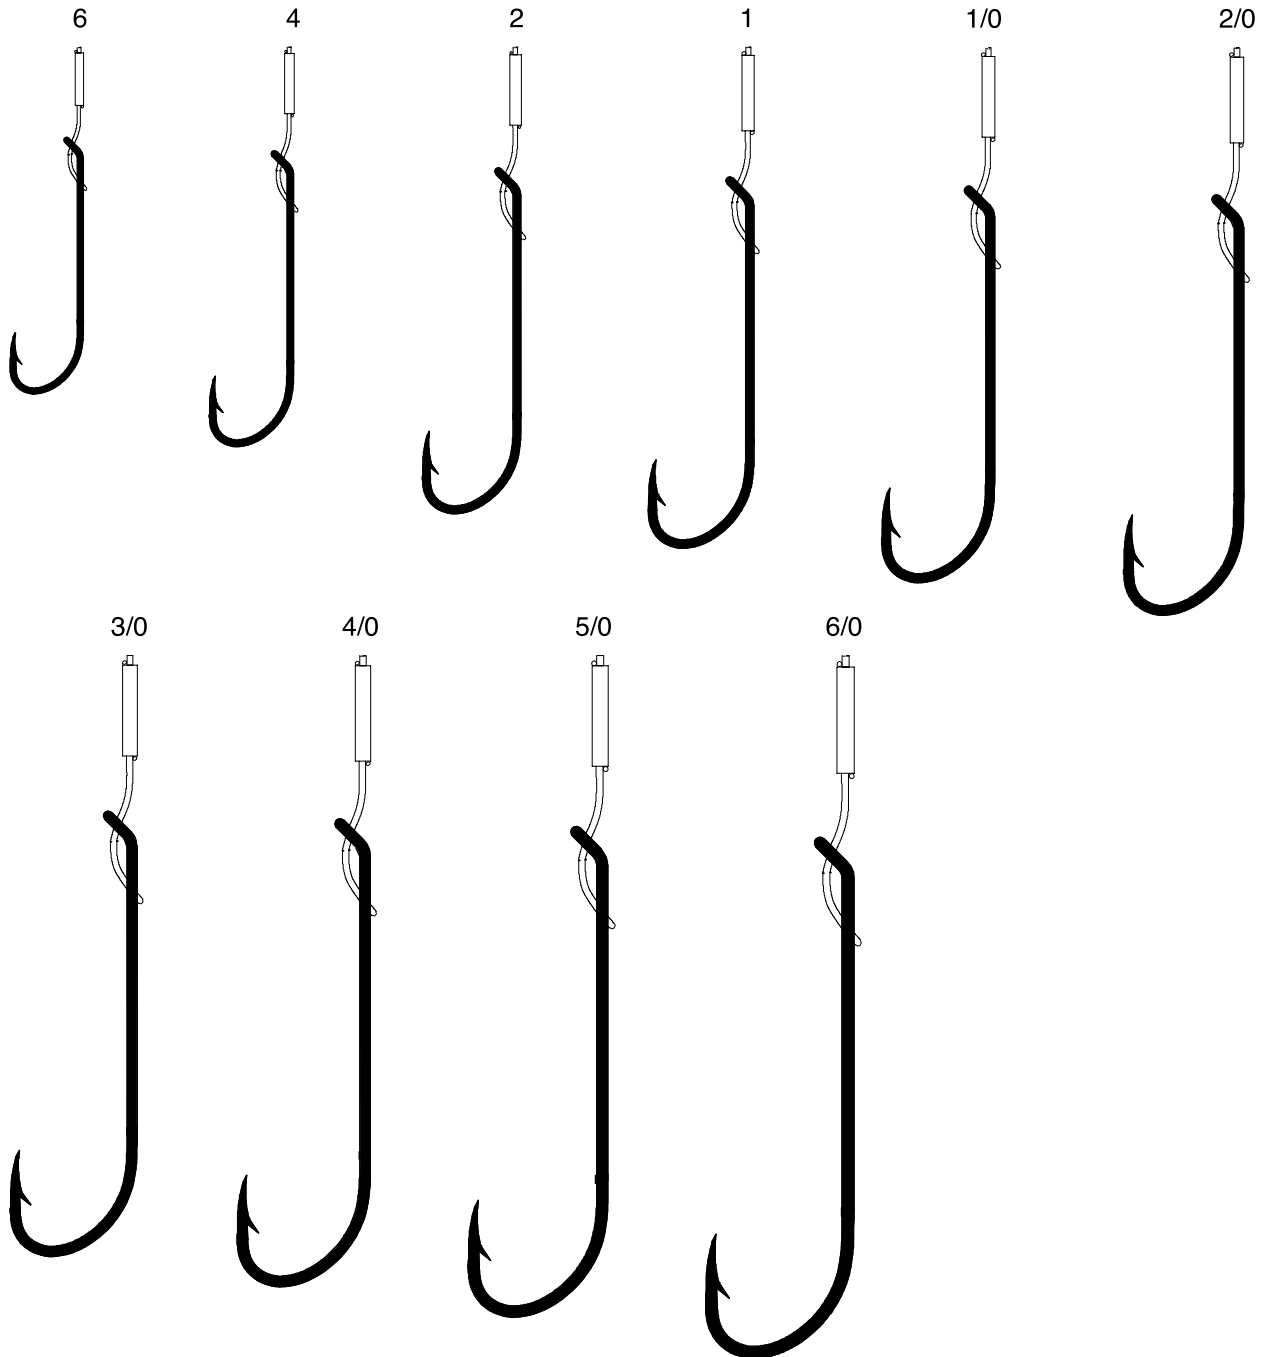

ALSO AVAILABLE IN LAZER SHARP

Snelled Hooks

Eagle Claw Classic

230X - 231X

PART #	FINISH	DESCRIPTION	SIZE
230X	Bronze	Plain Shank, Offset, Down Eye, 2X Long Shank, Light Wire	8, 6, 4
231X	Bronze	Plain Shank, Offset, Down Eye, 2X Long Shank, Light Wire, Double Line	8, 6, 5, 4, 3, 2, 1, 1/0, 2/0, 3/0

231

PART #	FINISH	DESCRIPTION	SIZE
231	Bronze	Plain Shank, Offset, Down Eye, 1X Long Shank, Light Wire, Double Line	6, 4, 2

420FLQ - 421NW

PART #	FINISH	DESCRIPTION	SIZE
420FLQ	Nickel	Nylawire, 2X Long Shank, Assortment	4 ea. 6, 4 - 5 ea. 2, 1
420NW	Nickel	Nylawire, Offset, Down Eye, 2X Long Shank, 10.5" Leader	6, 4, 2, 1, 1/0, 2/0, 3/0, 4/0, 5/0, 6/0
420NWQ	Nickel	Nylawire, 2X Long Shank, Assortment, 3 of Each Size	4, 2, 1, 1/0, 2/0, 3/0
420RNW	Sea Guard Red	Red Nylawire, 2X Long Shank, 10.5" Snell	2, 1, 1/0, 2/0, 3/0
421NW	Nickel	Nylawire, Offset, Down Eye, 2X Long Shank, 6" Leader	4, 2, 1, 1/0, 2/0

Snelled Hooks

Eagle Claw Classic

422NW

PART #	FINISH	DESCRIPTION	SIZE
422NW	Nickel	O'Shaughnessy, Nylawire, Offset, Down Eye, Plain Shank, Medium Wire, 10.5" Leader	4, 2, 1, 1/0, 2/0, 3/0, 4/0, 5/0, 6/0, 7/0

423NW - 423RNW

PART #	FINISH	DESCRIPTION	SIZE
423NW	Nickel	Baitholder, Nylawire, Offset, Down Eye, 6" Leader	4, 2, 1, 1/0, 2/0
423RNW	Red	Red Nylawire, Baitholder, 6" Snell	4, 2, 1, 1/0, 2/0

424NW

PART #	FINISH	DESCRIPTION	SIZE
424NW	Nickel	Kahle, Nylawire, Offset, 6" Leader	2, 1/0, 2/0, 3/0, 4/0