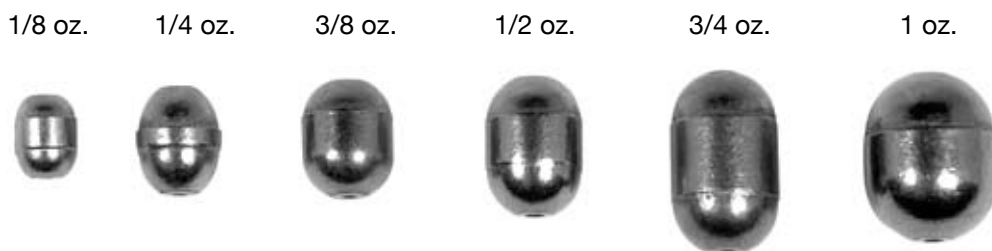

Non-Lead Sinkers

Eagle Claw Classic

NL02080

PART #	DESCRIPTION	PACKAGE	PKG/CARTON
NL02080	Non-Lead Rubber Core Sinker	Varied	12

NLBC

PART #	DESCRIPTION	PACKAGE	PKG/CARTON
NLBC	Non-Lead Bass Casting Sinker	Varied	12

NLES

PART #	DESCRIPTION	PACKAGE	PKG/CARTON
NLES	Non-Lead Egg Sinker	Varied	12

NLWW - NLWWBK

PART #	DESCRIPTION	PACKAGE	PKG/CARTON
NLWW	Non-Lead Worm Weight	Varied	12
NLSWWBK	Non-Lead Screw Worm Weight, Black	Varied	12
NLWWBK	Non-Lead Worm Weight, Black	Varied	12