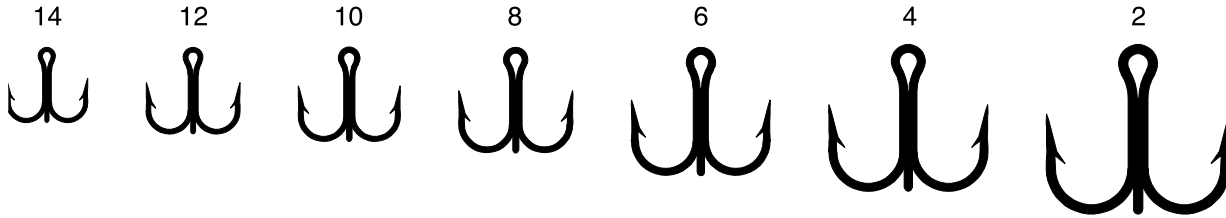

ALSO AVAILABLE IN EAGLE CLAW CLASSIC

L774 - L777

PART #	FINISH	DESCRIPTION	SIZE	PACKAGE
L774	Bronze	Straight Point, Regular Shank, 4X Strong	6, 4, 2, 1, 1/0, 2/0, 3/0	F, G, Bulk
L774BK	Platinum Black	Straight Point, Regular Shank, 4X Strong	6, 4, 2, 1	F, U
L774BK - KINGFISH	Platinum Black	Straight Point, Regular Shank, 4X Strong	4, 2, 1	F
L775	Nickel	Straight Point, Regular Shank, 4X Strong	2, 1, 1/0, 2/0, 3/0, 4/0, 5/0	G
L777	Sea Guard	Straight Point, Regular Shank, 4X Strong	6, 4, 2, 1, 1/0, 2/0, 3/0, 4/0, 5/0	F, G, Bulk

L934BP - L934RD

PART #	FINISH	DESCRIPTION	SIZE	PACKAGE
L934BP	Platinum Black	Straight Point, Round Bend, Regular Shank, 3X Strong	8, 6, 4, 2, 1, 1/0, 2/0, 3/0	G, T
L934C	Chartreuse	Straight Point, Round Bend, Regular Shank, 3X Strong	6, 4, 2	G
L934K	Krawfish	Straight Point, Round Bend, Regular Shank, 3X Strong	6, 4, 2	G
L934RD	Red	Straight Point, Round Bend, Regular Shank, 3X Strong	16, 14, 12, 10, 8, 6, 4, 2	G, T, Bulk

L941 - L949

PART #	FINISH	DESCRIPTION	SIZE	PACKAGE
L941	Bronze	Kahle Treble, Wide Gap, 2X Strong	8, 6, 4, 2	G, Bulk
L949	Platinum Black	Kahle Treble, Wide Gap, 2X Strong	8, 6, 4, 2	G

Treble/Dressed Hooks

Lazer Sharp

L954 - L777BP

PART #	FINISH	DESCRIPTION	SIZE	PACKAGE
L954	Bronze	Straight Point, Round Bend, Short Shank, 3X Strong	14, 12, 10, 8, 6, 4, 2	G, Bulk
L960	Red	Straight Point, Round Bend, Short Shank, 3X Strong	10, 8, 6, 4, 2	G
L777BP	Platinum Black	Straight Point, Round Bend, Short Shank, 4X Strong	6, 4, 2, 1, 1/0, 2/0, 3/0	G