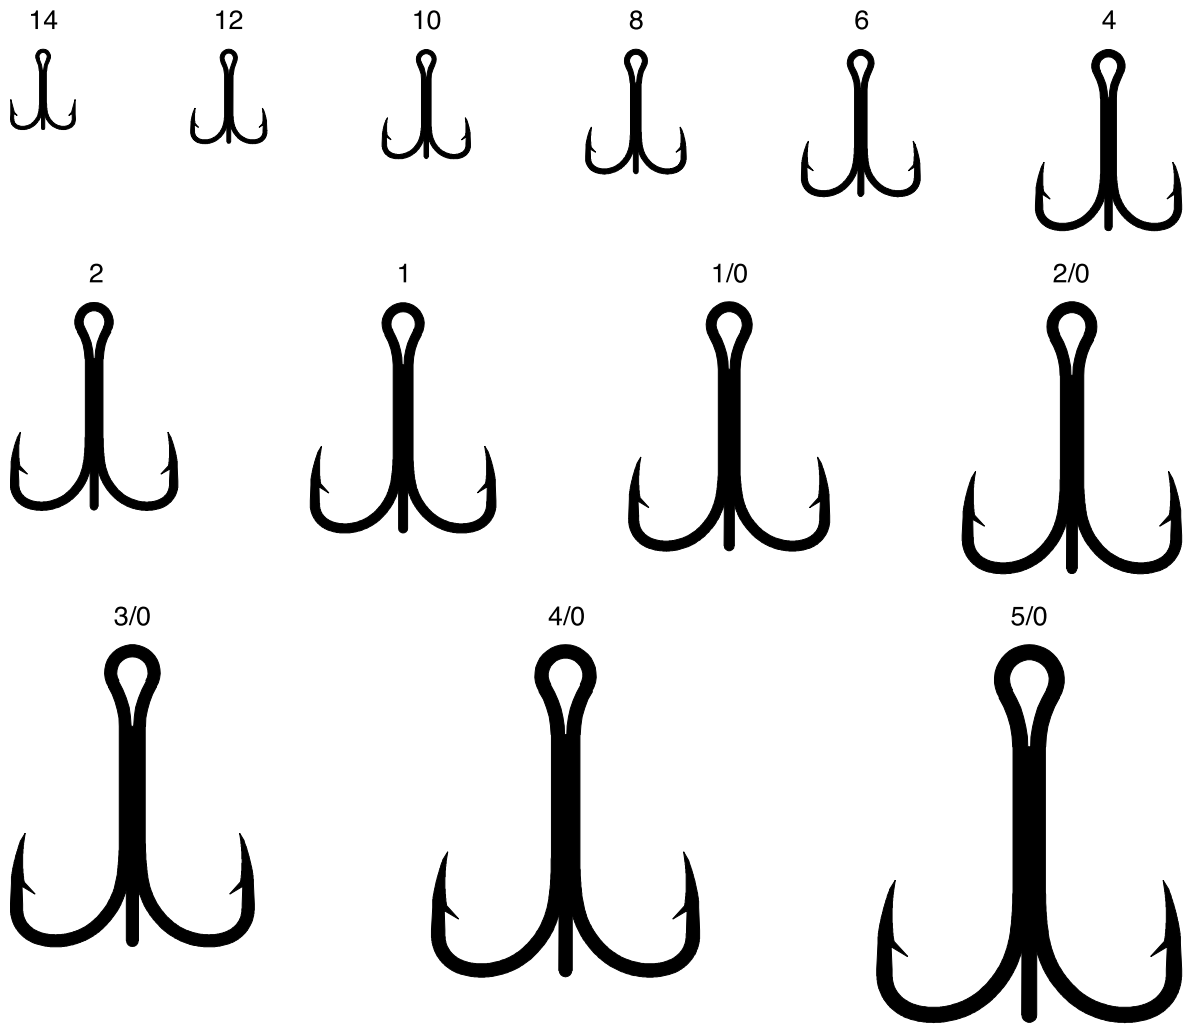

L374 - L677

PART #	FINISH	DESCRIPTION	SIZE	PACKAGE
L374	Bronze	Curved Point, Regular Shank, 2X Strong	14, 12, 10, 8, 6, 4, 2, 1, 1/0, 2/0, 3/0, 4/0, 5/0	G, T, Bulk
L375	Nickel	Curved Point, Regular Shank, 2X Strong	14, 12, 10, 8, 6, 4, 2, 1, 1/0, 2/0, 3/0	G, Bulk
L676	Gold	Curved Point, Regular Shank, 2X Strong	10, 8, 6, 4	T
L677	Sea Guard	Curved Point, Regular Shank, 2X Strong	10, 8, 6, 4, 2	T

ALSO AVAILABLE IN EAGLE CLAW CLASSIC

L774 - L777

PART #	FINISH	DESCRIPTION	SIZE	PACKAGE
L774	Bronze	Straight Point, Regular Shank, 4X Strong	6, 4, 2, 1, 1/0, 2/0, 3/0	F, G, Bulk
L774BK	Platinum Black	Straight Point, Regular Shank, 4X Strong	6, 4, 2, 1	F, U
L774BK - KINGFISH	Platinum Black	Straight Point, Regular Shank, 4X Strong	4, 2, 1	F
L775	Nickel	Straight Point, Regular Shank, 4X Strong	2, 1, 1/0, 2/0, 3/0, 4/0, 5/0	G
L777	Sea Guard	Straight Point, Regular Shank, 4X Strong	6, 4, 2, 1, 1/0, 2/0, 3/0, 4/0, 5/0	F, G, Bulk

L934BP - L934RD

PART #	FINISH	DESCRIPTION	SIZE	PACKAGE
L934BP	Platinum Black	Straight Point, Round Bend, Regular Shank, 3X Strong	8, 6, 4, 2, 1, 1/0, 2/0, 3/0	G, T
L934C	Chartreuse	Straight Point, Round Bend, Regular Shank, 3X Strong	6, 4, 2	G
L934K	Krawfish	Straight Point, Round Bend, Regular Shank, 3X Strong	6, 4, 2	G
L934RD	Red	Straight Point, Round Bend, Regular Shank, 3X Strong	16, 14, 12, 10, 8, 6, 4, 2	G, T, Bulk

Lazer Sharp

L954 - L777BP

PART #	FINISH	DESCRIPTION	SIZE	PACKAGE
L954	Bronze	Straight Point, Round Bend, Short Shank, 3X Strong	14, 12, 10, 8, 6, 4, 2	G, Bulk
L960	Red	Straight Point, Round Bend, Short Shank, 3X Strong	10, 8, 6, 4, 2	G
L777BP	Platinum Black	Straight Point, Round Bend, Short Shank, 4X Strong	6, 4, 2, 1, 1/0, 2/0, 3/0	G