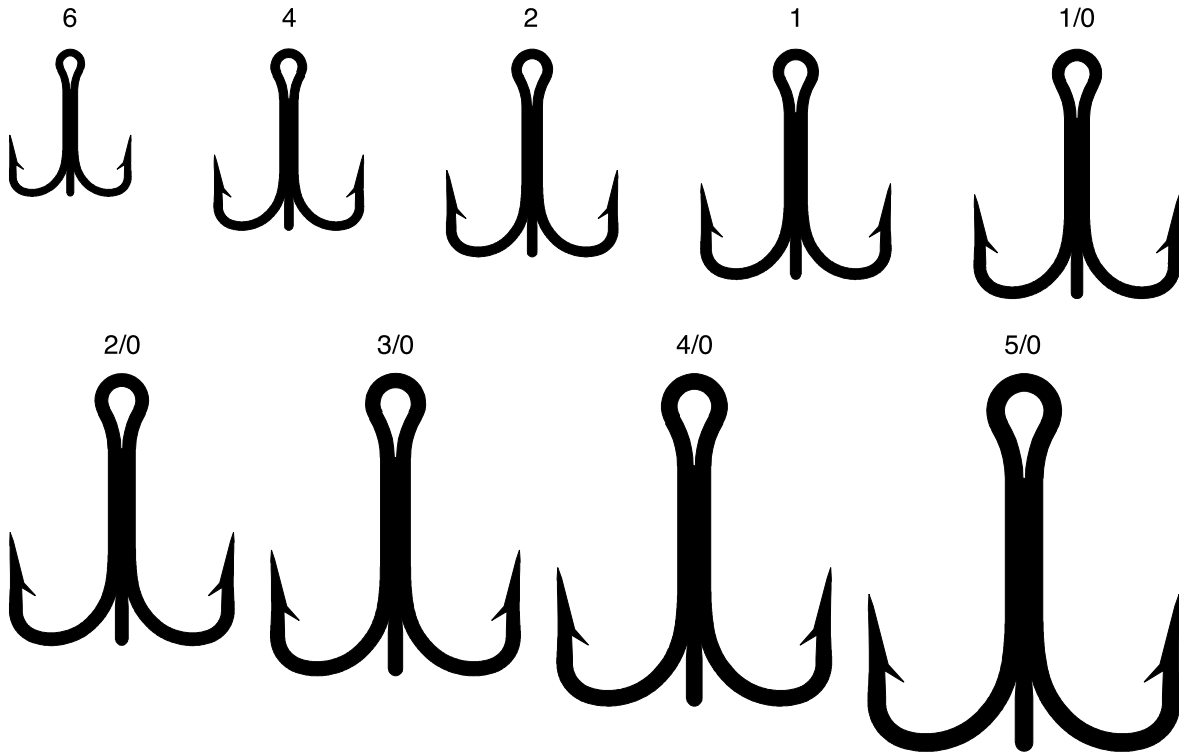

L374 - L677

PART #	FINISH	DESCRIPTION	SIZE	PACKAGE
L374	Bronze	Curved Point, Regular Shank, 2X Strong	14, 12, 10, 8, 6, 4, 2, 1, 1/0, 2/0, 3/0, 4/0, 5/0	G, T, Bulk
L375	Nickel	Curved Point, Regular Shank, 2X Strong	14, 12, 10, 8, 6, 4, 2, 1, 1/0, 2/0, 3/0	G, Bulk
L676	Gold	Curved Point, Regular Shank, 2X Strong	10, 8, 6, 4	T
L677	Sea Guard	Curved Point, Regular Shank, 2X Strong	10, 8, 6, 4, 2	T

ALSO AVAILABLE IN EAGLE CLAW CLASSIC

L774 - L777

PART #	FINISH	DESCRIPTION	SIZE	PACKAGE
L774	Bronze	Straight Point, Regular Shank, 4X Strong	6, 4, 2, 1, 1/0, 2/0, 3/0	F, G, Bulk
L774BK	Platinum Black	Straight Point, Regular Shank, 4X Strong	6, 4, 2, 1	F, U
L774BK - KINGFISH	Platinum Black	Straight Point, Regular Shank, 4X Strong	4, 2, 1	F
L775	Nickel	Straight Point, Regular Shank, 4X Strong	2, 1, 1/0, 2/0, 3/0, 4/0, 5/0	G
L777	Sea Guard	Straight Point, Regular Shank, 4X Strong	6, 4, 2, 1, 1/0, 2/0, 3/0, 4/0, 5/0	F, G, Bulk

L934BP - L934RD

PART #	FINISH	DESCRIPTION	SIZE	PACKAGE
L934BP	Platinum Black	Straight Point, Round Bend, Regular Shank, 3X Strong	8, 6, 4, 2, 1, 1/0, 2/0, 3/0	G, T
L934C	Chartreuse	Straight Point, Round Bend, Regular Shank, 3X Strong	6, 4, 2	G
L934K	Krawfish	Straight Point, Round Bend, Regular Shank, 3X Strong	6, 4, 2	G
L934RD	Red	Straight Point, Round Bend, Regular Shank, 3X Strong	16, 14, 12, 10, 8, 6, 4, 2	G, T, Bulk

Lazer Sharp

L954 - L777BP

PART #	FINISH	DESCRIPTION	SIZE	PACKAGE
L954	Bronze	Straight Point, Round Bend, Short Shank, 3X Strong	14, 12, 10, 8, 6, 4, 2	G, Bulk
L960	Red	Straight Point, Round Bend, Short Shank, 3X Strong	10, 8, 6, 4, 2	G
L777BP	Platinum Black	Straight Point, Round Bend, Short Shank, 4X Strong	6, 4, 2, 1, 1/0, 2/0, 3/0	G