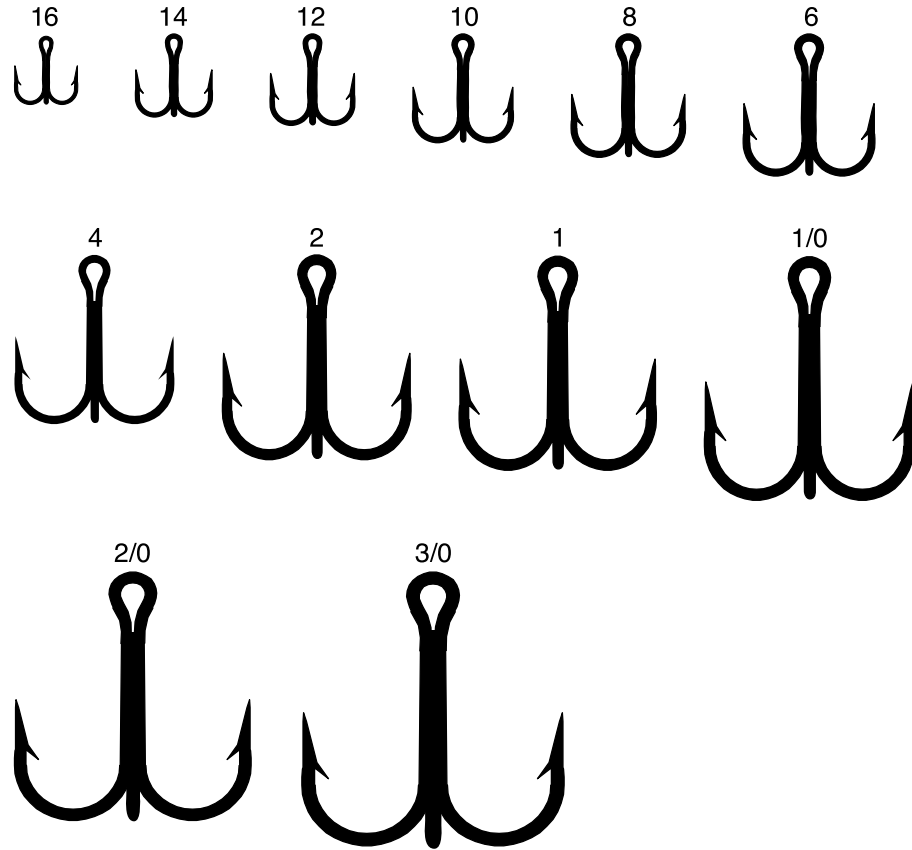

L374 - L677

PART #	FINISH	DESCRIPTION	SIZE	PACKAGE
L374	Bronze	Curved Point, Regular Shank, 2X Strong	14, 12, 10, 8, 6, 4, 2, 1, 1/0, 2/0, 3/0, 4/0, 5/0	G, T, Bulk
L375	Nickel	Curved Point, Regular Shank, 2X Strong	14, 12, 10, 8, 6, 4, 2, 1, 1/0, 2/0, 3/0	G, Bulk
L676	Gold	Curved Point, Regular Shank, 2X Strong	10, 8, 6, 4	T
L677	Sea Guard	Curved Point, Regular Shank, 2X Strong	10, 8, 6, 4, 2	T

ALSO AVAILABLE IN EAGLE CLAW CLASSIC

L774 - L777

PART #	FINISH	DESCRIPTION	SIZE	PACKAGE
L774	Bronze	Straight Point, Regular Shank, 4X Strong	6, 4, 2, 1, 1/0, 2/0, 3/0	F, G, Bulk
L774BK	Platinum Black	Straight Point, Regular Shank, 4X Strong	6, 4, 2, 1	F, U
L774BK - KINGFISH	Platinum Black	Straight Point, Regular Shank, 4X Strong	4, 2, 1	F
L775	Nickel	Straight Point, Regular Shank, 4X Strong	2, 1, 1/0, 2/0, 3/0, 4/0, 5/0	G
L777	Sea Guard	Straight Point, Regular Shank, 4X Strong	6, 4, 2, 1, 1/0, 2/0, 3/0, 4/0, 5/0	F, G, Bulk

L934BP - L934RD

PART #	FINISH	DESCRIPTION	SIZE	PACKAGE
L934BP	Platinum Black	Straight Point, Round Bend, Regular Shank, 3X Strong	8, 6, 4, 2, 1, 1/0, 2/0, 3/0	G, T
L934C	Chartreuse	Straight Point, Round Bend, Regular Shank, 3X Strong	6, 4, 2	G
L934K	Krawfish	Straight Point, Round Bend, Regular Shank, 3X Strong	6, 4, 2	G
L934RD	Red	Straight Point, Round Bend, Regular Shank, 3X Strong	16, 14, 12, 10, 8, 6, 4, 2	G, T, Bulk

Lazer Sharp

L954 - L777BP

PART #	FINISH	DESCRIPTION	SIZE	PACKAGE
L954	Bronze	Straight Point, Round Bend, Short Shank, 3X Strong	14, 12, 10, 8, 6, 4, 2	G, Bulk
L960	Red	Straight Point, Round Bend, Short Shank, 3X Strong	10, 8, 6, 4, 2	G
L777BP	Platinum Black	Straight Point, Round Bend, Short Shank, 4X Strong	6, 4, 2, 1, 1/0, 2/0, 3/0	G