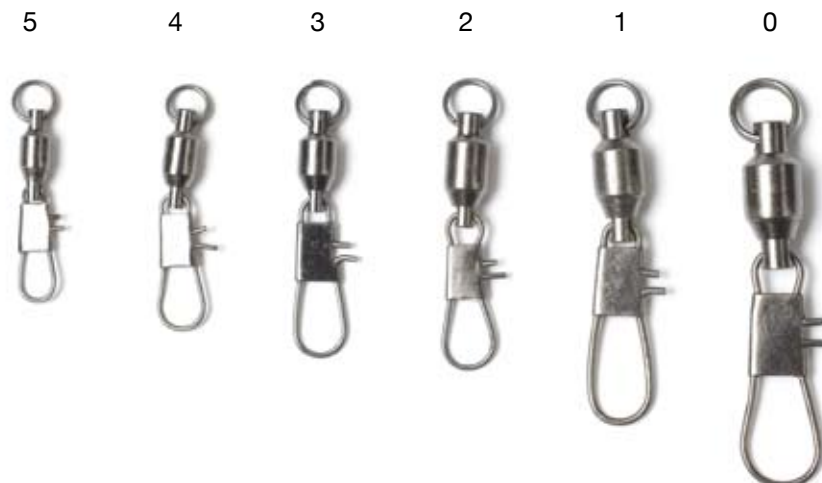

SL3WBK

PART #	FINISH	DESCRIPTION	SIZE	PACKAGE
SL3WBK	Black	3-Way Swivels	6, 4, 2	Varied

SLBBK - SLBN

PART #	FINISH	DESCRIPTION	SIZE	PACKAGE
SLBBK	Black	Deluxe Barrel Swivel	12, 10, 7, 5, 3	Varied
SLBN	Nickel	Deluxe Barrel Swivel	12, 10, 7, 5, 3	Varied

SLBBBK - SLBBIN

PART #	FINISH	DESCRIPTION	SIZE	PACKAGE
SLBBBK	Black	Ball Bearing Swivel w/ Interlock Snap	5, 4, 3, 2, 1, 0	Varied
SLBBIN	Nickel	Ball Bearing Swivel w/ Interlock Snap	5, 4, 3, 2, 1, 0	Varied

SLBIBK - SLBIN

PART #	FINISH	DESCRIPTION	SIZE	PACKAGE
SLBIBK	Black	Deluxe Barrel Swivel w/ Interlock Snap	16, 14, 12, 10, 7, 5	Varied
SLBIN	Nickel	Deluxe Barrel Swivel w/ Interlock Snap	16, 14, 12, 10, 7, 5	Varied

SLDLBK

PART #	FINISH	DESCRIPTION	SIZE	PACKAGE
SLDLBK	Black	Duo Lock Snaps	4, 3, 2, 1	Varied

SLINKLG - SLINKMD

PART #	FINISH	DESCRIPTION	SIZE	PACKAGE
SLINKLG	Black	Fastlink	1	Varied
SLINKMD	Black	Fastlink	2	Varied