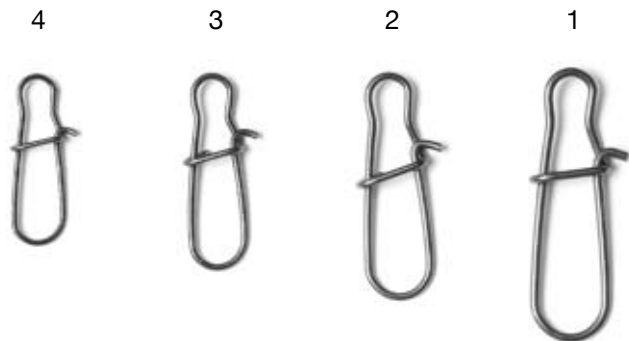

SL3WBK

PART #	FINISH	DESCRIPTION	SIZE	PACKAGE
SL3WBK	Black	3-Way Swivels	6, 4, 2	Varied

SLBBK - SLBN

PART #	FINISH	DESCRIPTION	SIZE	PACKAGE
SLBBK	Black	Deluxe Barrel Swivel	12, 10, 7, 5, 3	Varied
SLBN	Nickel	Deluxe Barrel Swivel	12, 10, 7, 5, 3	Varied

SLBBBK - SLBBIN

PART #	FINISH	DESCRIPTION	SIZE	PACKAGE
SLBBBK	Black	Ball Bearing Swivel w/ Interlock Snap	5, 4, 3, 2, 1, 0	Varied
SLBBIN	Nickel	Ball Bearing Swivel w/ Interlock Snap	5, 4, 3, 2, 1, 0	Varied

SLBIBK - SLBIN

PART #	FINISH	DESCRIPTION	SIZE	PACKAGE
SLBIBK	Black	Deluxe Barrel Swivel w/ Interlock Snap	16, 14, 12, 10, 7, 5	Varied
SLBIN	Nickel	Deluxe Barrel Swivel w/ Interlock Snap	16, 14, 12, 10, 7, 5	Varied

SLDLBK

PART #	FINISH	DESCRIPTION	SIZE	PACKAGE
SLDLBK	Black	Duo Lock Snaps	4, 3, 2, 1	Varied

SLINKLG - SLINKMD

PART #	FINISH	DESCRIPTION	SIZE	PACKAGE
SLINKLG	Black	Fastlink	1	Varied
SLINKMD	Black	Fastlink	2	Varied