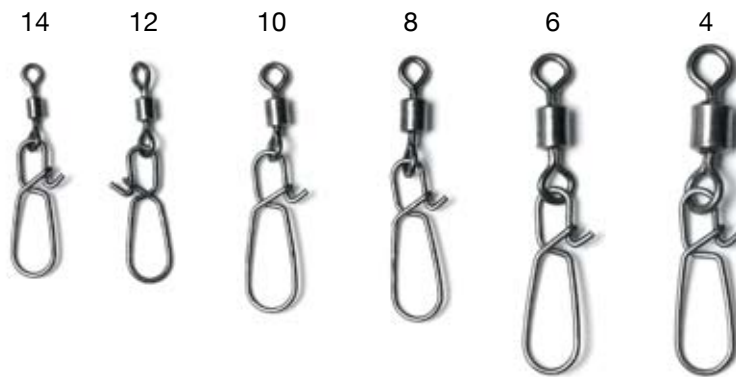

SLBBBK - SLBBIN

PART #	FINISH	DESCRIPTION	SIZE	PACKAGE
SLBBBK	Black	Ball Bearing Swivel w/ Interlock Snap	5, 4, 3, 2, 1, 0	Varied
SLBBIN	Nickel	Ball Bearing Swivel w/ Interlock Snap	5, 4, 3, 2, 1, 0	Varied

SLBIBK - SLBIN

PART #	FINISH	DESCRIPTION	SIZE	PACKAGE
SLBIBK	Black	Deluxe Barrel Swivel w/ Interlock Snap	16, 14, 12, 10, 7, 5	Varied
SLBIN	Nickel	Deluxe Barrel Swivel w/ Interlock Snap	16, 14, 12, 10, 7, 5	Varied

SLDLBK

PART #	FINISH	DESCRIPTION	SIZE	PACKAGE
SLDLBK	Black	Duo Lock Snaps	4, 3, 2, 1	Varied

SLINKLG - SLINKMD

PART #	FINISH	DESCRIPTION	SIZE	PACKAGE
SLINKLG	Black	Fastlink	1	Varied
SLINKMD	Black	Fastlink	2	Varied

SLINKLG - SLINKMD

PART #	FINISH	DESCRIPTION	SIZE	PACKAGE
SLPBK	Black	Power Swivels	10, 8, 6, 4, 2	Varied
SLPBKM	Black	Power Swivels	10, 8, 6, 4, 2	Bulk

SLPHBK

PART #	FINISH	DESCRIPTION	SIZE	PACKAGE
SLPHBK	Black	Power Swivels w/ Hyper Snaps	14, 12, 10, 8, 6, 4	Varied