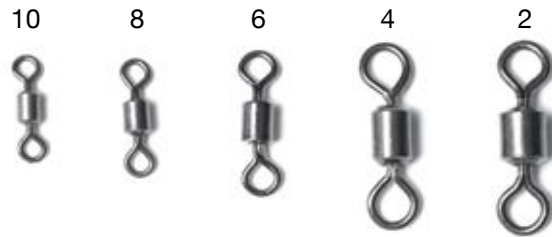

SLBBBK - SLBBIN

PART #	FINISH	DESCRIPTION	SIZE	PACKAGE
SLBBBK	Black	Ball Bearing Swivel w/ Interlock Snap	5, 4, 3, 2, 1, 0	Varied
SLBBIN	Nickel	Ball Bearing Swivel w/ Interlock Snap	5, 4, 3, 2, 1, 0	Varied

SLBIBK - SLBIN

PART #	FINISH	DESCRIPTION	SIZE	PACKAGE
SLBIBK	Black	Deluxe Barrel Swivel w/ Interlock Snap	16, 14, 12, 10, 7, 5	Varied
SLBIN	Nickel	Deluxe Barrel Swivel w/ Interlock Snap	16, 14, 12, 10, 7, 5	Varied

SLDLBK

PART #	FINISH	DESCRIPTION	SIZE	PACKAGE
SLDLBK	Black	Duo Lock Snaps	4, 3, 2, 1	Varied

SLINKLG - SLINKMD

PART #	FINISH	DESCRIPTION	SIZE	PACKAGE
SLINKLG	Black	Fastlink	1	Varied
SLINKMD	Black	Fastlink	2	Varied

SLINKLG - SLINKMD

PART #	FINISH	DESCRIPTION	SIZE	PACKAGE
SLPBK	Black	Power Swivels	10, 8, 6, 4, 2	Varied
SLPBKM	Black	Power Swivels	10, 8, 6, 4, 2	Bulk

SLPHBK

PART #	FINISH	DESCRIPTION	SIZE	PACKAGE
SLPHBK	Black	Power Swivels w/ Hyper Snaps	14, 12, 10, 8, 6, 4	Varied