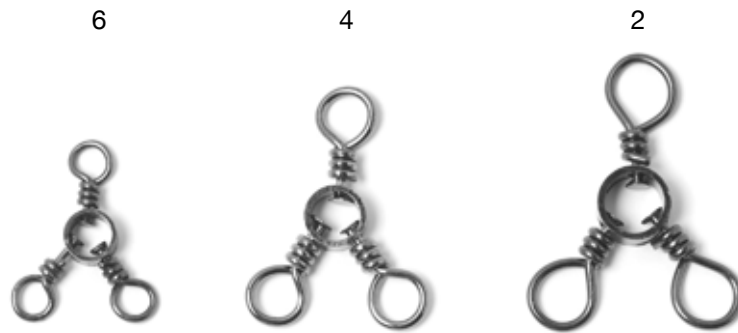

SL3WBK

PART #	FINISH	DESCRIPTION	SIZE	PACKAGE
SL3WBK	Black	3-Way Swivels	6, 4, 2	Varied

SLBBK - SLBN

PART #	FINISH	DESCRIPTION	SIZE	PACKAGE
SLBBK	Black	Deluxe Barrel Swivel	12, 10, 7, 5, 3	Varied
SLBN	Nickel	Deluxe Barrel Swivel	12, 10, 7, 5, 3	Varied

SLBBBK - SLBBIN

PART #	FINISH	DESCRIPTION	SIZE	PACKAGE
SLBBBK	Black	Ball Bearing Swivel w/ Interlock Snap	5, 4, 3, 2, 1, 0	Varied
SLBBIN	Nickel	Ball Bearing Swivel w/ Interlock Snap	5, 4, 3, 2, 1, 0	Varied

SLBIBK - SLBIN

PART #	FINISH	DESCRIPTION	SIZE	PACKAGE
SLBIBK	Black	Deluxe Barrel Swivel w/ Interlock Snap	16, 14, 12, 10, 7, 5	Varied
SLBIN	Nickel	Deluxe Barrel Swivel w/ Interlock Snap	16, 14, 12, 10, 7, 5	Varied

SLDLBK

PART #	FINISH	DESCRIPTION	SIZE	PACKAGE
SLDLBK	Black	Duo Lock Snaps	4, 3, 2, 1	Varied

SLINKLG - SLINKMD

PART #	FINISH	DESCRIPTION	SIZE	PACKAGE
SLINKLG	Black	Fastlink	1	Varied
SLINKMD	Black	Fastlink	2	Varied