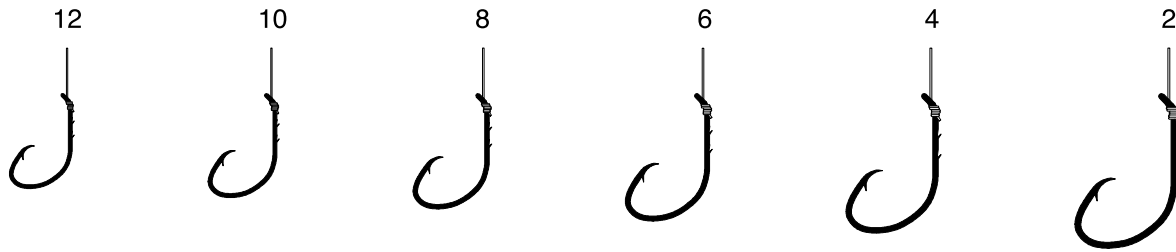

222BP

PART #	FINISH	DESCRIPTION	SIZE
222BP	Platinum Black	Crappie, Aberdeen, Offset, Straight Point, Down Eye, Plain Shank, Rotating	6, 4, 2, 1

ALSO AVAILABLE IN EAGLE CLAW CLASSIC

L073RXL

PART #	FINISH	DESCRIPTION	SIZE
L073RXL	Red	Salmon Egg, Offset, Up Eye, Single Slice, Medium Wire, 30" Line	14, 12, 10, 8

L139A - L139BPXL

PART #	FINISH	DESCRIPTION	SIZE
L139A	Varied	Baitholder, Offset, Down Eye, Two Slices, Medium Wire	10, 8, 6, 4, 2
L139BPFC	Platinum Black	Baitholder, Offset, Down Eye, Two Slices, Fluorocarbon	14, 12, 10, 8, 6, 4
L139BPXL	Platinum Black	Baitholder, Offset, Down Eye, Two Slices, Medium Wire, 30" Line	12, 10, 8, 6, 4

L673FC

PART #	FINISH	DESCRIPTION	SIZE
L673FC	Gold	2X Treble Snell, Fluorocarbon 18"	18, 16, 14, 12, 10

L704

PART #	FINISH	DESCRIPTION	SIZE
L704	Black	Circle Sea, Non-Offset, Down Eye, Two Slices, Medium Wire, 12" Line	12, 10, 8, 6, 4, 2

L739

PART #	FINISH	DESCRIPTION	SIZE
L739	Bronze	Baitholder, Super Snell, Offset, Two Slices, Medium Wire	10, 8, 6, 4, 2, 1, 1/0, 2/0

L950 - L951

PART #	FINISH	DESCRIPTION	SIZE
L950	Platinum Black	Stinger Treble, 2X Strong, Rubber Dipped	10, 8, 6
L951	Red	Stinger Treble, 2X Strong, Rubber Dipped	10, 8, 6, 4