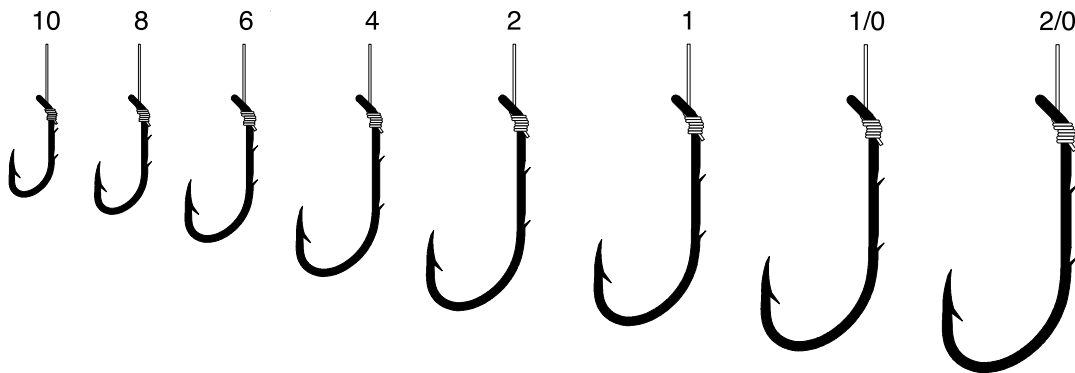

L139A - L139BPXL

PART #	FINISH	DESCRIPTION	SIZE
L139A	Varied	Baitholder, Offset, Down Eye, Two Slices, Medium Wire	10, 8, 6, 4, 2
L139BPFC	Platinum Black	Baitholder, Offset, Down Eye, Two Slices, Fluorocarbon	14, 12, 10, 8, 6, 4
L139BPXL	Platinum Black	Baitholder, Offset, Down Eye, Two Slices, Medium Wire, 30" Line	12, 10, 8, 6, 4

L673FC

PART #	FINISH	DESCRIPTION	SIZE
L673FC	Gold	2X Treble Snell, Fluorocarbon 18"	18, 16, 14, 12, 10

L704

PART #	FINISH	DESCRIPTION	SIZE
L704	Black	Circle Sea, Non-Offset, Down Eye, Two Slices, Medium Wire, 12" Line	12, 10, 8, 6, 4, 2

L739

PART #	FINISH	DESCRIPTION	SIZE
L739	Bronze	Baitholder, Super Snell, Offset, Two Slices, Medium Wire	10, 8, 6, 4, 2, 1, 1/0, 2/0

L950 - L951

PART #	FINISH	DESCRIPTION	SIZE
L950	Platinum Black	Stinger Treble, 2X Strong, Rubber Dipped	10, 8, 6
L951	Red	Stinger Treble, 2X Strong, Rubber Dipped	10, 8, 6, 4