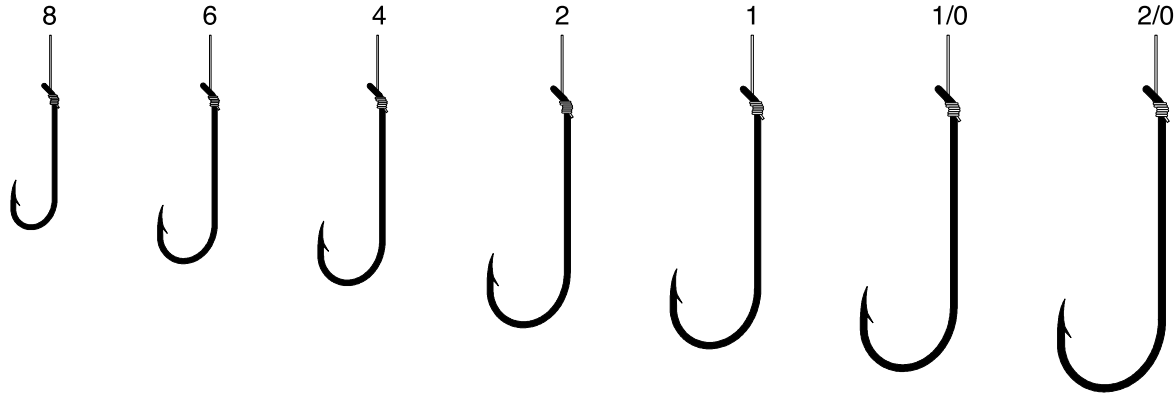

213BP - 213R

PART #	FINISH	DESCRIPTION	SIZE
213BP	Platinum Black	Crappie, Aberdeen, Non-Offset, Down Eye, Plain Shank, Light Wire	8, 6, 4, 2, 1, 1/0, 2/0
213R	Red	Crappie, Aberdeen, Non-Offset, Down Eye, Plain Shank, Light Wire	8, 6, 4, 2, 1, 1/0, 2/0

222BP

PART #	FINISH	DESCRIPTION	SIZE
222BP	Platinum Black	Crappie, Aberdeen, Offset, Straight Point, Down Eye, Plain Shank, Rotating	6, 4, 2, 1

ALSO AVAILABLE IN EAGLE CLAW CLASSIC

L073RXL

PART #	FINISH	DESCRIPTION	SIZE
L073RXL	Red	Salmon Egg, Offset, Up Eye, Single Slice, Medium Wire, 30" Line	14, 12, 10, 8

L139A - L139BPXL

PART #	FINISH	DESCRIPTION	SIZE
L139A	Varied	Baitholder, Offset, Down Eye, Two Slices, Medium Wire	10, 8, 6, 4, 2
L139BPFC	Platinum Black	Baitholder, Offset, Down Eye, Two Slices, Fluorocarbon	14, 12, 10, 8, 6, 4
L139BPXL	Platinum Black	Baitholder, Offset, Down Eye, Two Slices, Medium Wire, 30" Line	12, 10, 8, 6, 4

L739

PART #	FINISH	DESCRIPTION	SIZE
L739	Bronze	Baitholder, Super Snell, Offset, Two Slices, Medium Wire	10, 8, 6, 4, 2, 1, 1/0, 2/0

L950 - L951

PART #	FINISH	DESCRIPTION	SIZE
L950	Platinum Black	Stinger Treble, 2X Strong, Rubber Dipped	10, 8, 6
L951	Red	Stinger Treble, 2X Strong, Rubber Dipped	10, 8, 6, 4