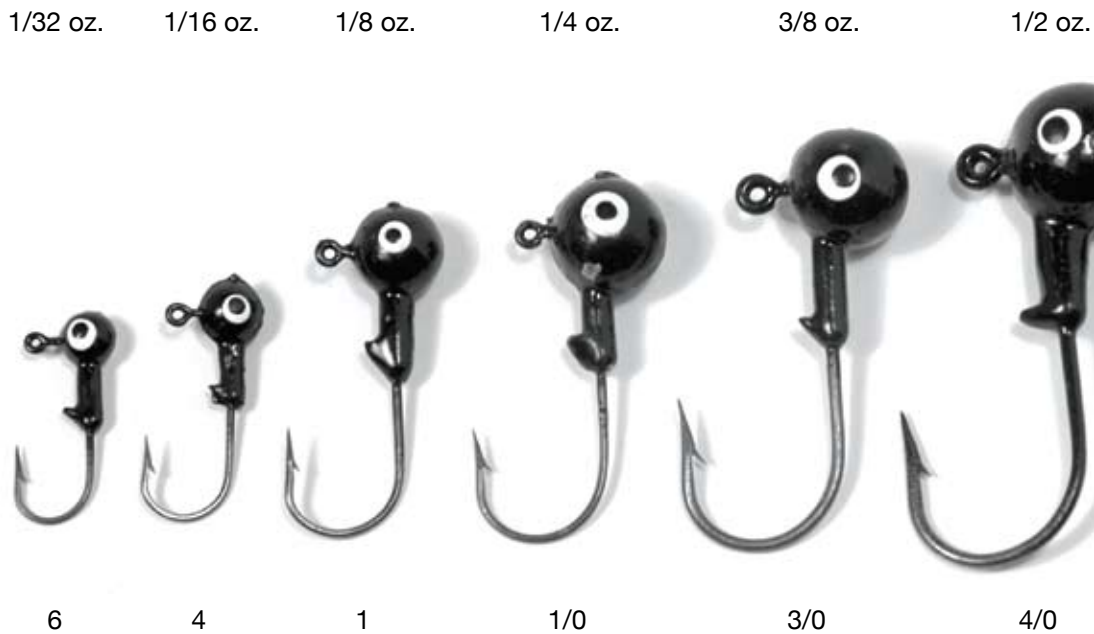

BALLHEAD JIG

DOUBLE EYE

COLOR	PKG. CODE	1/32 OZ.	1/16 OZ.	1/8 OZ.	1/4 OZ.	3/8 OZ.	1/2 OZ.
UNPAINTED BRONZE HOOK	U	JB00132	JB00116	JB0018	JB0014	JB0038	
UNPAINTED GOLD HOOK	A	JBG00132	JBG00116	JBG0018	JBG0014		
WHITE BRONZE HOOK	A	JB02132	JB02116	JB0218	JB0214	JB0238	JB0212
CHARTREUSE BRONZE HOOK	A	JB03132	JB03116	JB0318	JB0314	JB0338	JB0312
BLACK BRONZE HOOK	A	JB04132	JB04116	JB0418	JB0414	JB0438	
RED BRONZE HOOK	A	JB05132	JB05116	JB0518	JB0514		
WHITE/CHARTREUSE BRONZE HOOK	A	JB07132	JB07116	JB0718	JB0714	JB0738	JB0712
CHARTREUSE/ORANGE BRONZE HOOK	A	JB09132	JB09116	JB0918	JB0914		
PINK BRONZE HOOK	A	JB13132	JB13116	JB1318	JB1314		

IMAGES ARE NOT ACTUAL SIZE

MARABOU JIG

MARABOU - CRAPPIE

DESCRIPTION	COLOR	1/32 OZ.	1/16 OZ.	1/8 OZ.
MARABOU JIG	Black	M1032-55	M1016-55	M1018-55
MARABOU JIG	Brown	M1032-26	M1016-26	M1018-26
MARABOU JIG	Chartreuse	M1032-5	M1016-5	M1018-5
MARABOU JIG	Gray		M1016-22	
MARABOU JIG	White	M1032-1	M1016-1	M1018-1
MARABOU JIG	Chartreuse/Chartreuse/White	M1032-24	M1016-24	M1018-24
MARABOU JIG	Pink/Chartreuse/Yellow	M1032-16	M1016-16	
MARABOU JIG	Pink/Purple		M1016-19	
MARABOU JIG	Pink/White/White		M1016-18	
MARABOU JIG	Red/Black/Chartreuse		M1016-20	
MARABOU JIG	Red/Black/White		M1016-9	M1018-9
MARABOU JIG	Red/Blue/White	M1032-14		
MARABOU JIG	Red/Chartreuse/White	M1032-2	M1016-2	M1018-2
MARABOU JIG	Red/Chartreuse/Yellow	M1032-4		M1018-4
MARABOU JIG	Red/Green/Yellow		M1016-11	
MARABOU JIG	White/Pink/Pink	M1032-7	M1016-7	M1018-7
MARABOU JIG	White/Pink/White	M1032-23	M1016-23	M1018-23
MARABOU JIG	White/Red/White	M1032-17	M1016-17	M1018-17
MARABOU JIG	Yellow/Black/Yellow	M1032-10	M1016-10	M1018-10
MARABOU JIG	Yellow/Yellow/Yellow	M1032-3	M1016-3	M1018-3
CRAPPIE JIG	Pink	M1032-3-06		
CRAPPIE JIG	Red/Yellow	M1032-3-08		