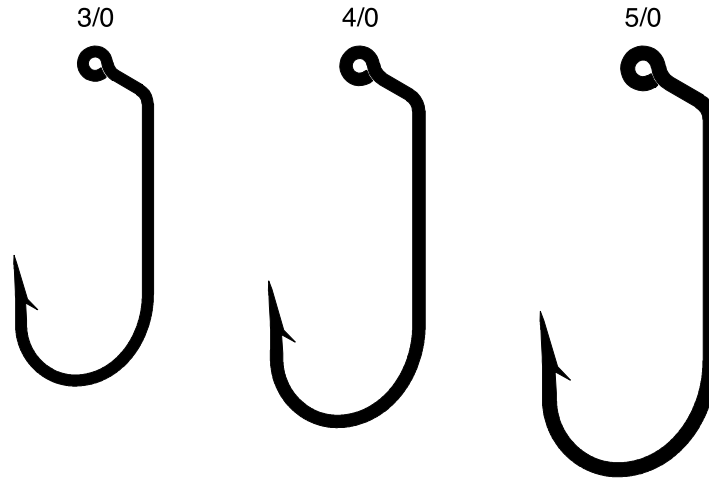

730

PART #	FINISH	DESCRIPTION	SIZE	PACKAGE
730	Bronze	Flippin' Jig, Extra Strong, 60 Degree Leg, Forged	3/0, 4/0, 5/0	100, Bulk

740

PART #	FINISH	DESCRIPTION	SIZE	PACKAGE
740	Bronze	Flat Eye Flippin' Jig, Round Bend, 60 Degree Leg, Non-Offset	3/0, 4/0, 5/0	F

274

PART #	FINISH	DESCRIPTION	SIZE	PACKAGE
274	Bronze	90 Degree Spread, Straight Point, Round Bend, Regular Shank	14, 12, 10, 8, 6, 4, 2	A, Bulk

Double Hook