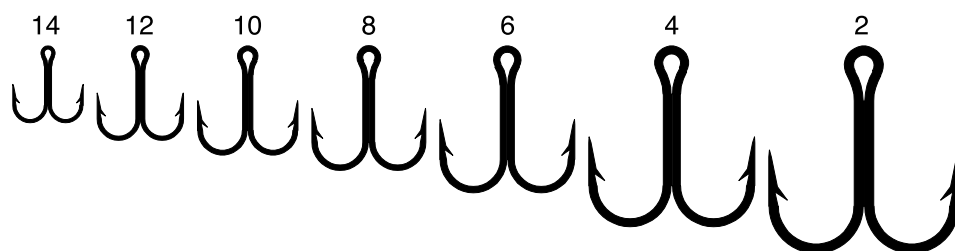

730

PART #	FINISH	DESCRIPTION	SIZE	PACKAGE
730	Bronze	Flippin' Jig, Extra Strong, 60 Degree Leg, Forged	3/0, 4/0, 5/0	100, Bulk

740

PART #	FINISH	DESCRIPTION	SIZE	PACKAGE
740	Bronze	Flat Eye Flippin' Jig, Round Bend, 60 Degree Leg, Non-Offset	3/0, 4/0, 5/0	F

274

PART #	FINISH	DESCRIPTION	SIZE	PACKAGE
274	Bronze	90 Degree Spread, Straight Point, Round Bend, Regular Shank	14, 12, 10, 8, 6, 4, 2	A, Bulk

Double Hook