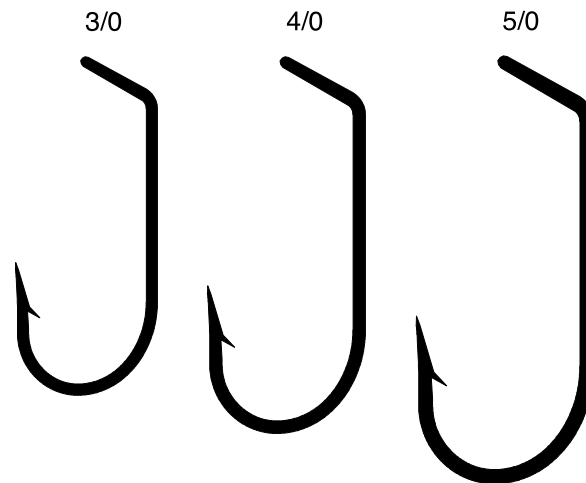

730

PART #	FINISH	DESCRIPTION	SIZE	PACKAGE
730	Bronze	Flippin' Jig, Extra Strong, 60 Degree Leg, Forged	3/0, 4/0, 5/0	100, Bulk

740

PART #	FINISH	DESCRIPTION	SIZE	PACKAGE
740	Bronze	Flat Eye Flippin' Jig, Round Bend, 60 Degree Leg, Non-Offset	3/0, 4/0, 5/0	F

274

PART #	FINISH	DESCRIPTION	SIZE	PACKAGE
274	Bronze	90 Degree Spread, Straight Point, Round Bend, Regular Shank	14, 12, 10, 8, 6, 4, 2	A, Bulk

Double Hook