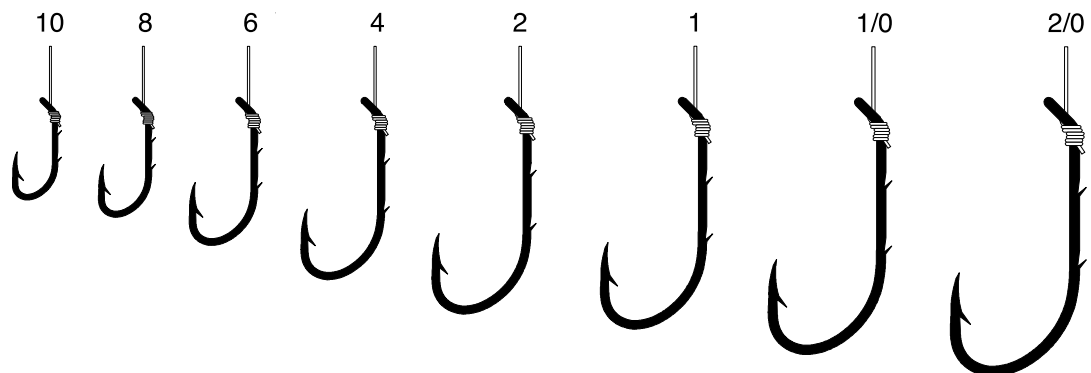

## L073RXL

PART #	FINISH	DESCRIPTION	SIZE
<b>L073RXL</b>	Red	Salmon Egg, Offset, Up Eye, Single Slice, Medium Wire, 30" Line	14, 12, 10, 8

L139A - L139BPXL

PART #	FINISH	DESCRIPTION	SIZE
L139A	Varied	Baitholder, Offset, Down Eye, Two Slices, Medium Wire, 6"	10, 8, 6, 4, 2
L139BPFC	Platinum Black	Baitholder, Offset, Down Eye, Two Slices, Fluorocarbon, 18"	14, 12, 10, 8, 6, 4
L139BPXL	Platinum Black	Baitholder, Offset, Down Eye, Two Slices, Medium Wire, 30" Line, No Loop	12, 10, 8, 6, 4

L673FC

PART #	FINISH	DESCRIPTION	SIZE
L673FC	Gold	2X Treble Snell, Fluorocarbon 18"	18, 16, 14, 12, 10

L704

PART #	FINISH	DESCRIPTION	SIZE
L704	Black	Circle Sea, Non-Offset, Down Eye, Two Slices, Medium Wire, 12" Line	12, 10, 8, 6, 4, 2

## L800

PART #	FINISH	DESCRIPTION	SIZE
L800	Platinum Black	Octopus, Striped Bass, Offset, Curved Point, Up Eye, Plain Shank, 18"	1/0, 2/0, 3/0, 4/0, 5/0, 6/0, 7/0, 8/0

## L801

PART #	FINISH	DESCRIPTION	SIZE
L801	Bronze	Baitholder, Striped Bass, Offset, Down Eye, Two Slices, 36"	1/0, 2/0, 3/0, 4/0, 5/0, 6/0, 7/0, 8/0

L802

PART #	FINISH	DESCRIPTION	SIZE
L802	Platinum Black	Octopus Circle Sea Snell, 18"	4/0, 5/0, 6/0, 7/0, 8/0