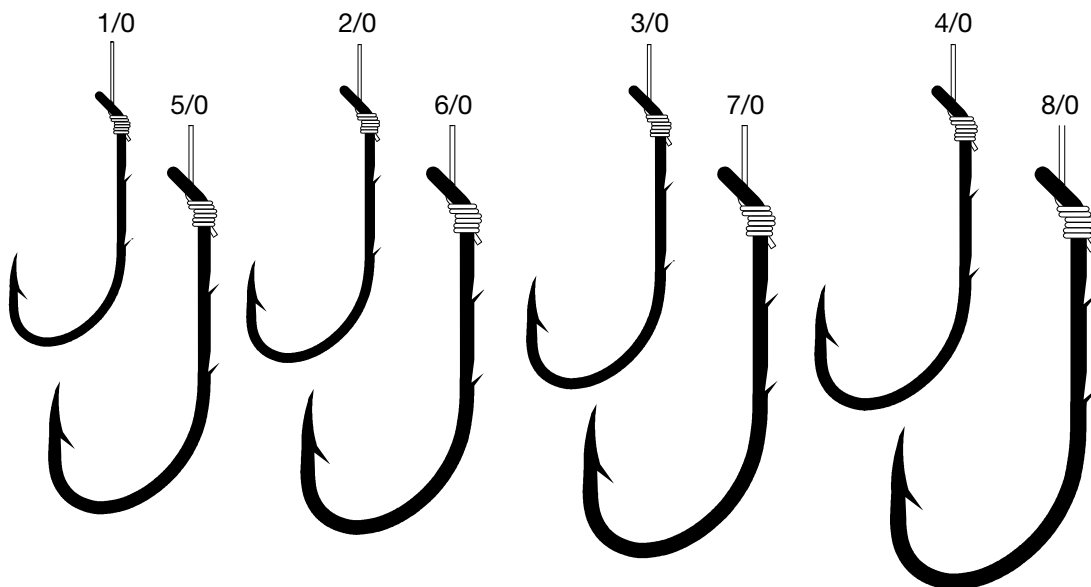

L739

PART #	FINISH	DESCRIPTION	SIZE
L739	Bronze	Baitholder, Super Snell, Offset, Two Slices, Medium Wire	10, 8, 6, 4, 2, 1, 1/0, 2/0

## L800

PART #	FINISH	DESCRIPTION	SIZE
L800	Platinum Black	Octopus, Striped Bass, Offset, Curved Point, Up Eye, Plain Shank, 18"	1/0, 2/0, 3/0, 4/0, 5/0, 6/0, 7/0, 8/0

## L801

PART #	FINISH	DESCRIPTION	SIZE
L801	Bronze	Baitholder, Striped Bass, Offset, Down Eye, Two Slices, 36"	1/0, 2/0, 3/0, 4/0, 5/0, 6/0, 7/0, 8/0

L802

PART #	FINISH	DESCRIPTION	SIZE
L802	Platinum Black	Octopus Circle Sea Snell, 18"	4/0, 5/0, 6/0, 7/0, 8/0

9100

PART #	FINISH	DESCRIPTION	SIZE
9100	Platinum Black	Blackfish, Long Shank, Down Eye, Offset	6, 5, 4