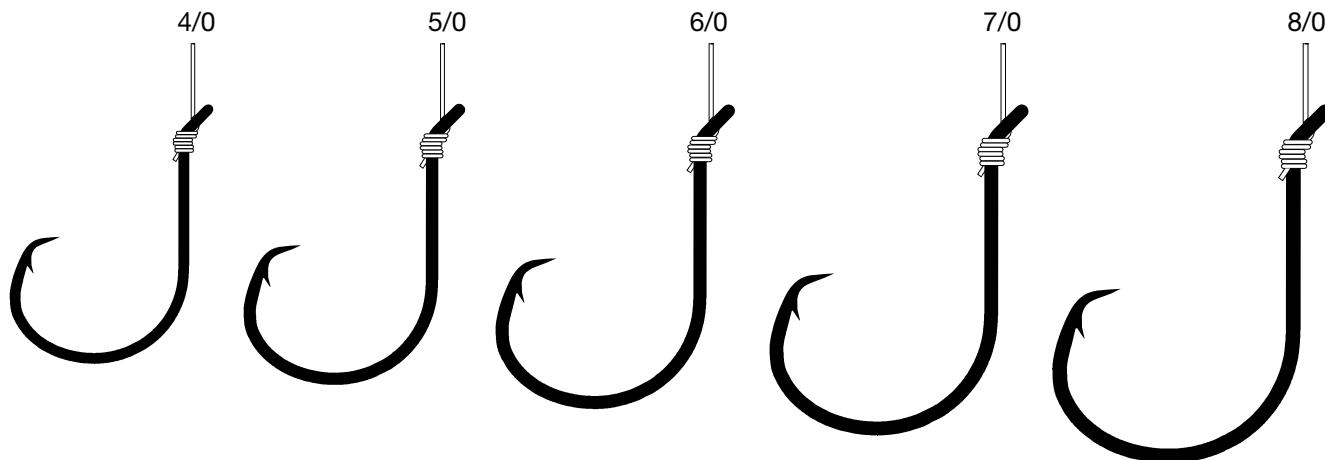

## L800

PART #	FINISH	DESCRIPTION	SIZE
L800	Platinum Black	Octopus, Striped Bass, Offset, Curved Point, Up Eye, Plain Shank, 18"	1/0, 2/0, 3/0, 4/0, 5/0, 6/0, 7/0, 8/0

## L801

PART #	FINISH	DESCRIPTION	SIZE
L801	Bronze	Baitholder, Striped Bass, Offset, Down Eye, Two Slices, 36"	1/0, 2/0, 3/0, 4/0, 5/0, 6/0, 7/0, 8/0

L802

PART #	FINISH	DESCRIPTION	SIZE
L802	Platinum Black	Octopus Circle Sea Snell, 18"	4/0, 5/0, 6/0, 7/0, 8/0