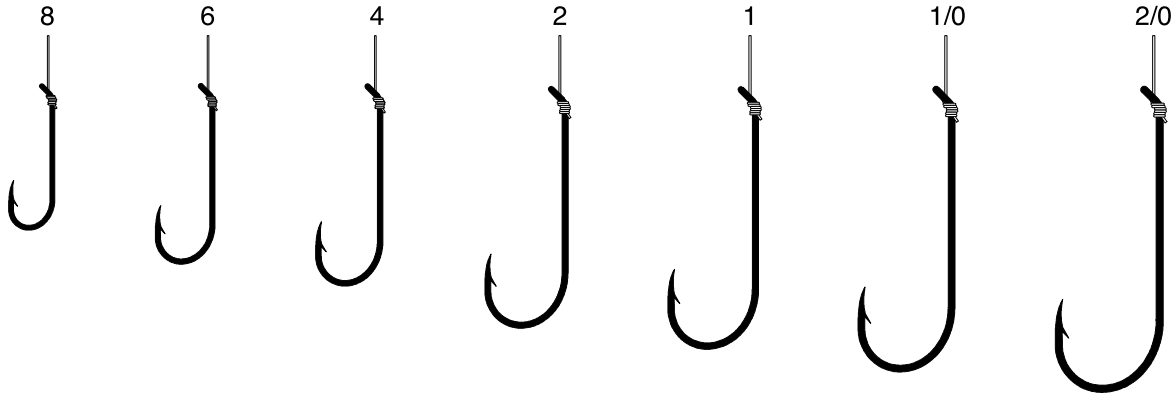

## 213R

PART #	FINISH	DESCRIPTION	SIZE
<b>213R</b>	Red	Crappie, Aberdeen, Non-Offset, Down Eye, Plain Shank, Light Wire	8, 6, 4, 2, 1, 1/0, 2/0

## L073RXL

PART #	FINISH	DESCRIPTION	SIZE
<b>L073RXL</b>	Red	Salmon Egg, Offset, Up Eye, Single Slice, Medium Wire, 30" Line	14, 12, 10, 8

L139A - L139BPXL

PART #	FINISH	DESCRIPTION	SIZE
L139A	Varied	Baitholder, Offset, Down Eye, Two Slices, Medium Wire, 6"	10, 8, 6, 4, 2
L139BPFC	Platinum Black	Baitholder, Offset, Down Eye, Two Slices, Fluorocarbon, 18"	14, 12, 10, 8, 6, 4
L139BPXL	Platinum Black	Baitholder, Offset, Down Eye, Two Slices, Medium Wire, 30" Line, No Loop	12, 10, 8, 6, 4

## L800

PART #	FINISH	DESCRIPTION	SIZE
L800	Platinum Black	Octopus, Striped Bass, Offset, Curved Point, Up Eye, Plain Shank, 18"	1/0, 2/0, 3/0, 4/0, 5/0, 6/0, 7/0, 8/0

## L801

PART #	FINISH	DESCRIPTION	SIZE
L801	Bronze	Baitholder, Striped Bass, Offset, Down Eye, Two Slices, 36"	1/0, 2/0, 3/0, 4/0, 5/0, 6/0, 7/0, 8/0

L802

PART #	FINISH	DESCRIPTION	SIZE
L802	Platinum Black	Octopus Circle Sea Snell, 18"	4/0, 5/0, 6/0, 7/0, 8/0