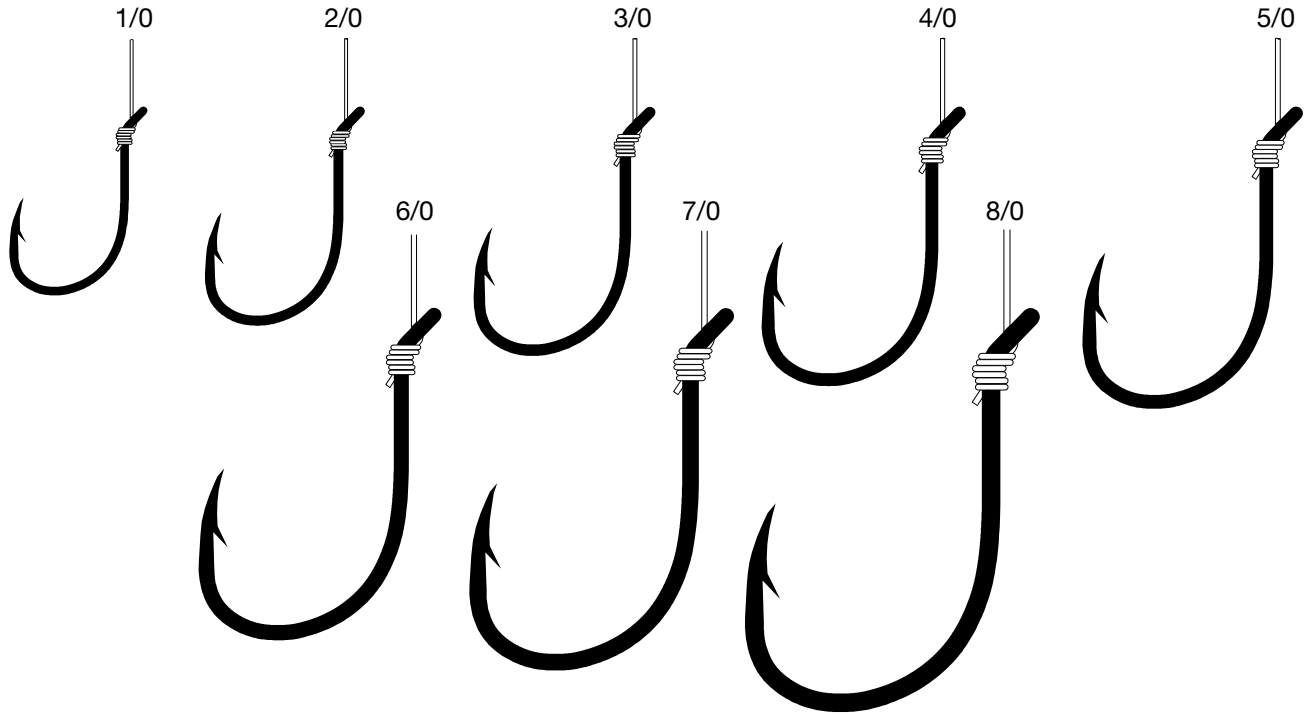

## L073RXL

PART #	FINISH	DESCRIPTION	SIZE
<b>L073RXL</b>	Red	Salmon Egg, Offset, Up Eye, Single Slice, Medium Wire, 30" Line	14, 12, 10, 8

L139A - L139BPXL

PART #	FINISH	DESCRIPTION	SIZE
L139A	Varied	Baitholder, Offset, Down Eye, Two Slices, Medium Wire, 6"	10, 8, 6, 4, 2
L139BPFC	Platinum Black	Baitholder, Offset, Down Eye, Two Slices, Fluorocarbon, 18"	14, 12, 10, 8, 6, 4
L139BPXL	Platinum Black	Baitholder, Offset, Down Eye, Two Slices, Medium Wire, 30" Line, No Loop	12, 10, 8, 6, 4

## L800

PART #	FINISH	DESCRIPTION	SIZE
L800	Platinum Black	Octopus, Striped Bass, Offset, Curved Point, Up Eye, Plain Shank, 18"	1/0, 2/0, 3/0, 4/0, 5/0, 6/0, 7/0, 8/0

## L801

PART #	FINISH	DESCRIPTION	SIZE
L801	Bronze	Baitholder, Striped Bass, Offset, Down Eye, Two Slices, 36"	1/0, 2/0, 3/0, 4/0, 5/0, 6/0, 7/0, 8/0

L802

PART #	FINISH	DESCRIPTION	SIZE
L802	Platinum Black	Octopus Circle Sea Snell, 18"	4/0, 5/0, 6/0, 7/0, 8/0

9100

PART #	FINISH	DESCRIPTION	SIZE
9100	Platinum Black	Blackfish, Long Shank, Down Eye, Offset	6, 5, 4