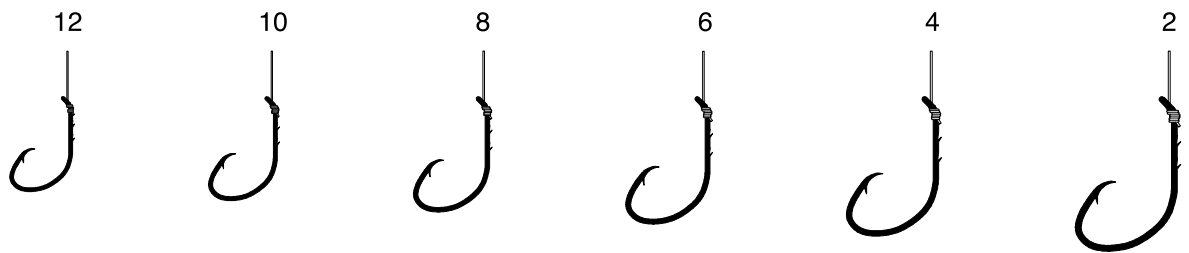

L704

PART #	FINISH	DESCRIPTION	SIZE
L704	Black	Circle Sea, Non-Offset, Down Eye, Two Slices, Medium Wire, 12" Line	12, 10, 8, 6, 4, 2