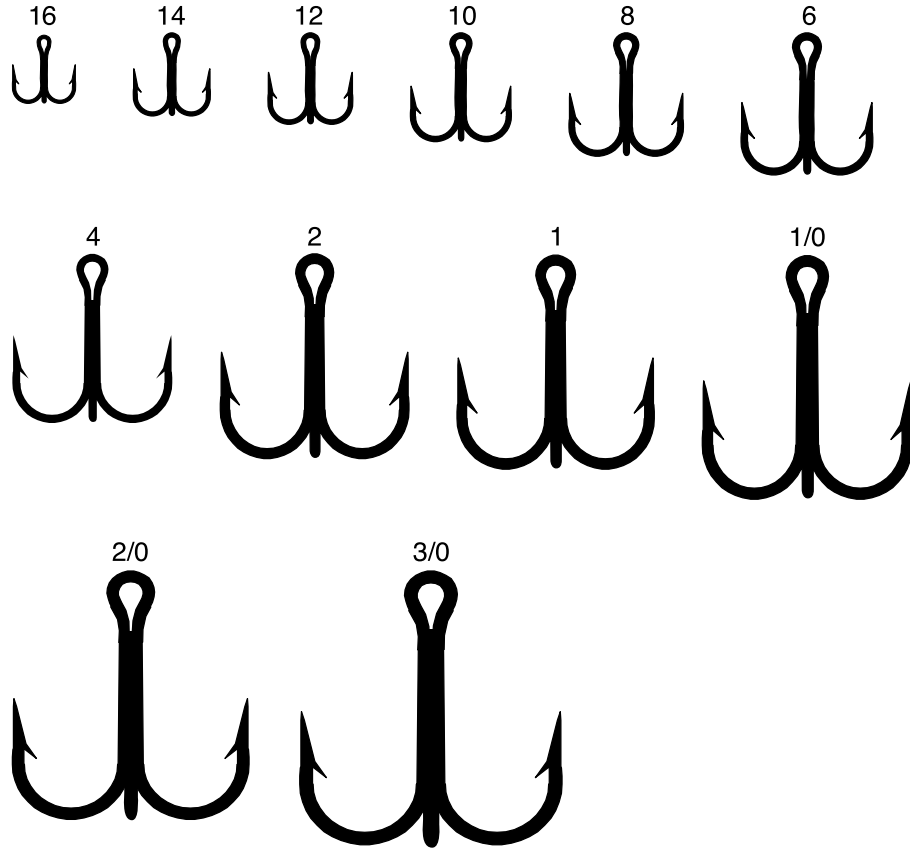

L374 - L677

PART #	FINISH	DESCRIPTION	SIZE	PACKAGE
L374	Bronze	Curved Point, Regular Shank, 2X Strong	14, 12, 10, 8, 6, 4, 2, 1, 1/0, 2/0, 3/0, 4/0, 5/0	G, T, Bulk
L375	Nickel	Curved Point, Regular Shank, 2X Strong	14, 12, 10, 8, 6, 4, 2, 1, 1/0, 2/0, 3/0, 4/0, 5/0	G, T, Bulk
L676	Gold	Curved Point, Regular Shank, 3X Strong	10, 8, 6, 4	T
L677	Sea Guard	Curved Point, Regular Shank, 3X Strong	10, 8, 6, 4, 2	T

## L774 - L777

PART #	FINISH	DESCRIPTION	SIZE	PACKAGE
<b>L774</b>	Bronze	Straight Point, Regular Shank, 4X Strong	6, 4, 2, 1, 1/0, 2/0, 3/0	F, G, Bulk
<b>L774BK</b>	Platinum Black	Straight Point, Regular Shank, 4X Strong	6, 4, 2, 1	F, U
<b>L774BK - KINGFISH</b>	Platinum Black	Straight Point, Regular Shank, 4X Strong	4, 2, 1	F
<b>L775</b>	Nickel	Straight Point, Regular Shank, 4X Strong	2, 1, 1/0, 2/0, 3/0, 4/0, 5/0	G
<b>L777</b>	Sea Guard	Straight Point, Regular Shank, 4X Strong	6, 4, 2, 1, 1/0, 2/0, 3/0, 4/0, 5/0	F, G, Bulk

L934BP - L934RD

PART #	FINISH	DESCRIPTION	SIZE	PACKAGE
L934BP	Platinum Black	Straight Point, Round Bend, Regular Shank, 3X Strong	8, 6, 4, 2, 1, 1/0, 2/0, 3/0	G, T
L934C	Chartreuse	Straight Point, Round Bend, Regular Shank, 3X Strong	6, 4, 2	G
L934RD	Red	Straight Point, Round Bend, Regular Shank, 3X Strong	16, 14, 12, 10, 8, 6, 4, 2	G, T, Bulk

## L954 - L7777BP

PART #	FINISH	DESCRIPTION	SIZE	PACKAGE
<b>L954</b>	Bronze	Straight Point, Round Bend, Short Shank, 3X Strong	14, 12, 10, 8, 6, 4, 2	G, Bulk
<b>L960</b>	Red	Straight Point, Round Bend, Short Shank, 3X Strong	10, 8, 6, 4, 2	G
<b>L7777BP</b>	Platinum Black	Straight Point, Round Bend, Short Shank, 4X Strong	6, 4, 2, 1, 1/0, 2/0, 3/0	G