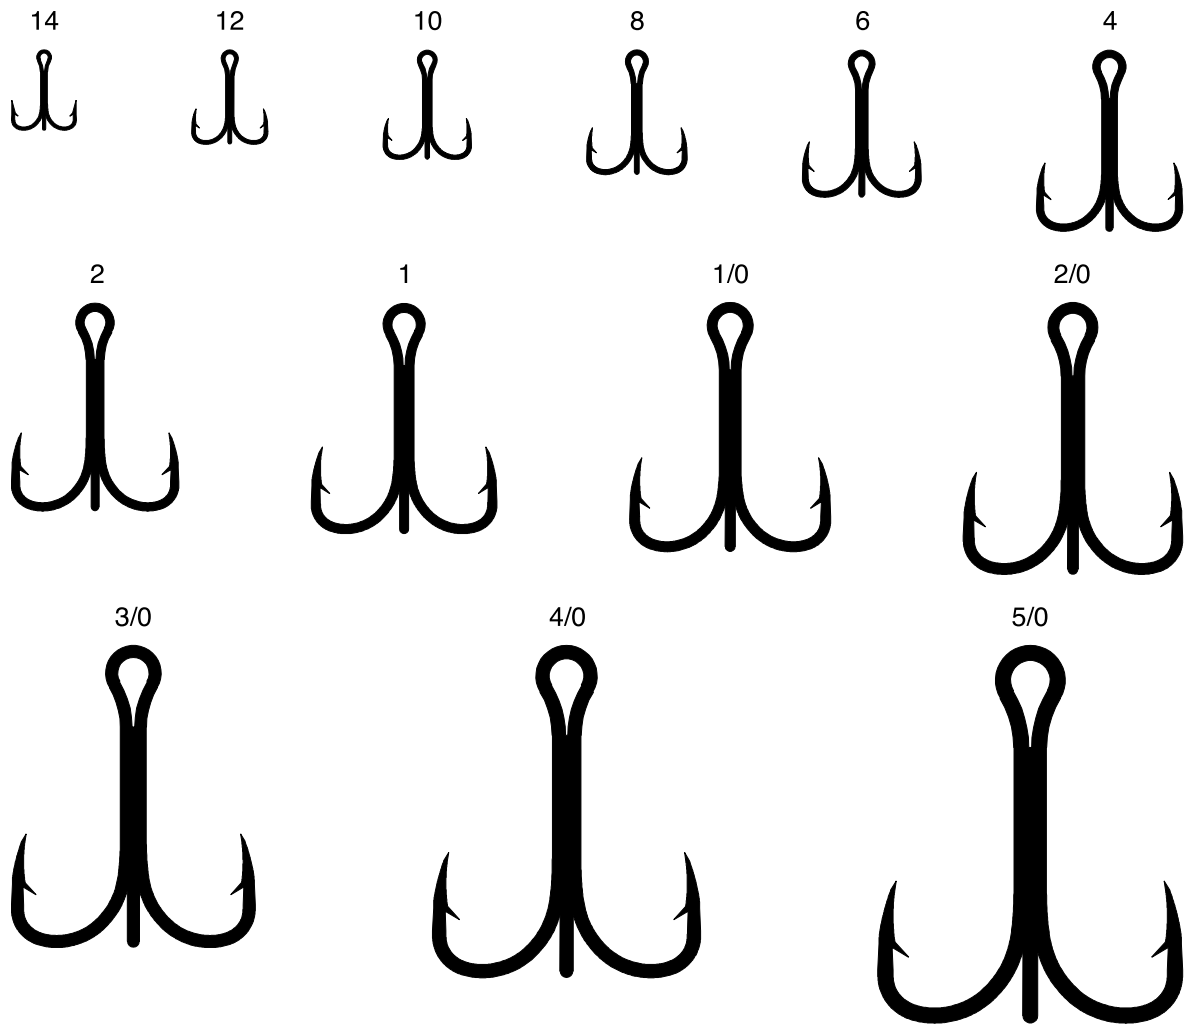

L374 - L677

PART #	FINISH	DESCRIPTION	SIZE	PACKAGE
L374	Bronze	Curved Point, Regular Shank, 2X Strong	14, 12, 10, 8, 6, 4, 2, 1, 1/0, 2/0, 3/0, 4/0, 5/0	G, T, Bulk
L375	Nickel	Curved Point, Regular Shank, 2X Strong	14, 12, 10, 8, 6, 4, 2, 1, 1/0, 2/0, 3/0, 4/0, 5/0	G, T, Bulk
L676	Gold	Curved Point, Regular Shank, 3X Strong	10, 8, 6, 4	T
L677	Sea Guard	Curved Point, Regular Shank, 3X Strong	10, 8, 6, 4, 2	T

## L774 - L777

PART #	FINISH	DESCRIPTION	SIZE	PACKAGE
<b>L774</b>	Bronze	Straight Point, Regular Shank, 4X Strong	6, 4, 2, 1, 1/0, 2/0, 3/0	F, G, Bulk
<b>L774BK</b>	Platinum Black	Straight Point, Regular Shank, 4X Strong	6, 4, 2, 1	F, U
<b>L774BK - KINGFISH</b>	Platinum Black	Straight Point, Regular Shank, 4X Strong	4, 2, 1	F
<b>L775</b>	Nickel	Straight Point, Regular Shank, 4X Strong	2, 1, 1/0, 2/0, 3/0, 4/0, 5/0	G
<b>L777</b>	Sea Guard	Straight Point, Regular Shank, 4X Strong	6, 4, 2, 1, 1/0, 2/0, 3/0, 4/0, 5/0	F, G, Bulk

L934BP - L934RD

PART #	FINISH	DESCRIPTION	SIZE	PACKAGE
L934BP	Platinum Black	Straight Point, Round Bend, Regular Shank, 3X Strong	8, 6, 4, 2, 1, 1/0, 2/0, 3/0	G, T
L934C	Chartreuse	Straight Point, Round Bend, Regular Shank, 3X Strong	6, 4, 2	G
L934RD	Red	Straight Point, Round Bend, Regular Shank, 3X Strong	16, 14, 12, 10, 8, 6, 4, 2	G, T, Bulk

## L954 - L7777BP

PART #	FINISH	DESCRIPTION	SIZE	PACKAGE
<b>L954</b>	Bronze	Straight Point, Round Bend, Short Shank, 3X Strong	14, 12, 10, 8, 6, 4, 2	G, Bulk
<b>L960</b>	Red	Straight Point, Round Bend, Short Shank, 3X Strong	10, 8, 6, 4, 2	G
<b>L7777BP</b>	Platinum Black	Straight Point, Round Bend, Short Shank, 4X Strong	6, 4, 2, 1, 1/0, 2/0, 3/0	G