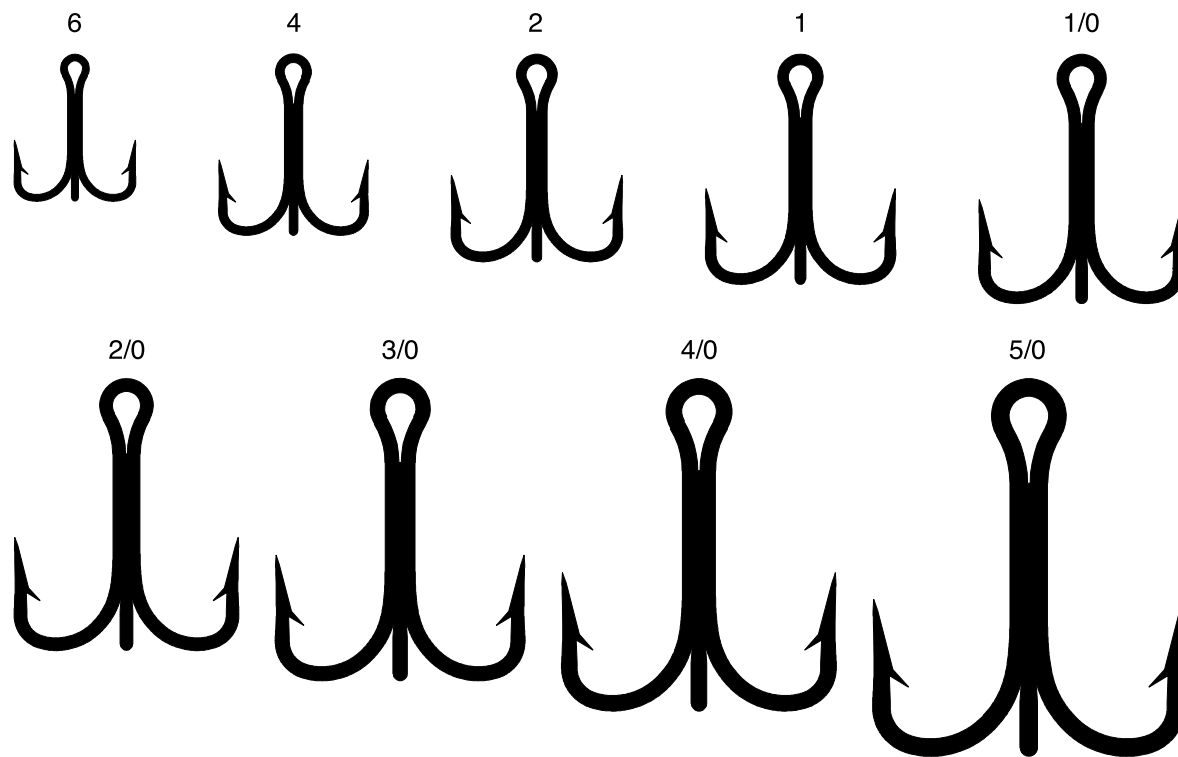

L374 - L677

PART #	FINISH	DESCRIPTION	SIZE	PACKAGE
L374	Bronze	Curved Point, Regular Shank, 2X Strong	14, 12, 10, 8, 6, 4, 2, 1, 1/0, 2/0, 3/0, 4/0, 5/0	G, T, Bulk
L375	Nickel	Curved Point, Regular Shank, 2X Strong	14, 12, 10, 8, 6, 4, 2, 1, 1/0, 2/0, 3/0, 4/0, 5/0	G, T, Bulk
L676	Gold	Curved Point, Regular Shank, 3X Strong	10, 8, 6, 4	T
L677	Sea Guard	Curved Point, Regular Shank, 3X Strong	10, 8, 6, 4, 2	T

## L774 - L777

PART #	FINISH	DESCRIPTION	SIZE	PACKAGE
<b>L774</b>	Bronze	Straight Point, Regular Shank, 4X Strong	6, 4, 2, 1, 1/0, 2/0, 3/0	F, G, Bulk
<b>L774BK</b>	Platinum Black	Straight Point, Regular Shank, 4X Strong	6, 4, 2, 1	F, U
<b>L774BK - KINGFISH</b>	Platinum Black	Straight Point, Regular Shank, 4X Strong	4, 2, 1	F
<b>L775</b>	Nickel	Straight Point, Regular Shank, 4X Strong	2, 1, 1/0, 2/0, 3/0, 4/0, 5/0	G
<b>L777</b>	Sea Guard	Straight Point, Regular Shank, 4X Strong	6, 4, 2, 1, 1/0, 2/0, 3/0, 4/0, 5/0	F, G, Bulk

L934BP - L934RD

PART #	FINISH	DESCRIPTION	SIZE	PACKAGE
L934BP	Platinum Black	Straight Point, Round Bend, Regular Shank, 3X Strong	8, 6, 4, 2, 1, 1/0, 2/0, 3/0	G, T
L934C	Chartreuse	Straight Point, Round Bend, Regular Shank, 3X Strong	6, 4, 2	G
L934RD	Red	Straight Point, Round Bend, Regular Shank, 3X Strong	16, 14, 12, 10, 8, 6, 4, 2	G, T, Bulk

## L954 - L7777BP

PART #	FINISH	DESCRIPTION	SIZE	PACKAGE
<b>L954</b>	Bronze	Straight Point, Round Bend, Short Shank, 3X Strong	14, 12, 10, 8, 6, 4, 2	G, Bulk
<b>L960</b>	Red	Straight Point, Round Bend, Short Shank, 3X Strong	10, 8, 6, 4, 2	G
<b>L7777BP</b>	Platinum Black	Straight Point, Round Bend, Short Shank, 4X Strong	6, 4, 2, 1, 1/0, 2/0, 3/0	G