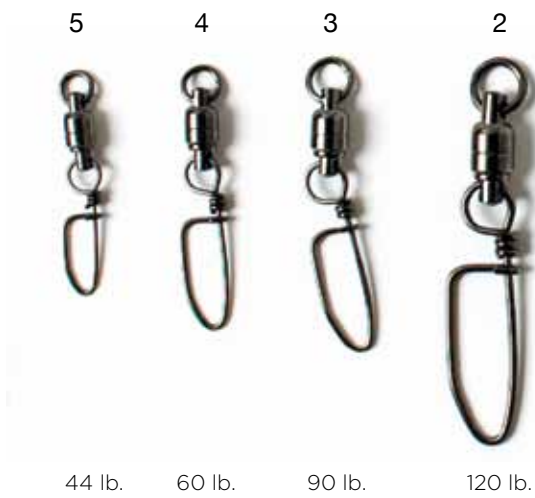

## SLPHBK

PART #	FINISH	DESCRIPTION	SIZE
<b>SLPHBK</b>	Black	Power Swivels w/ Hyper Snaps	14, 12, 10, 8, 6, 4

SLPIBK

PART #	FINISH	DESCRIPTION	SIZE
SLPIBK 	Black	Power Swivels w/ Interlock Snaps	14, 12, 10, 7

SRLOBK

PART #	FINISH	DESCRIPTION	SIZE
SRLOBK	Black	Oval Split Rings	1, 2, 3, 4, 5

SCSBL

PART #	FINISH	DESCRIPTION	SIZE
SCSBL 	Black	Connector Sleeves	2, 3, 4, 6

## RX-BBBLKKIT - SLWESWKIT324

PART #	FINISH	DESCRIPTION	SIZE
<b>RX-BBBLKKIT</b>	Black	Ball Bearing Swivel Kit	Assorted
<b>RX-BBNKLKIT</b>	Nickel	Ball Bearing Swivel Kit	Assorted
<b>SLWESWKIT324</b>	Brass	Walleye Swivel Kit 324 pieces	Assorted

## SLBBCLBK

PART #	FINISH	DESCRIPTION	SIZE
<b>SLBBCLBK</b>	Black	Saltwater Ball Bearing Swivel w/ Coast Lock Snap	5, 4, 3, 2