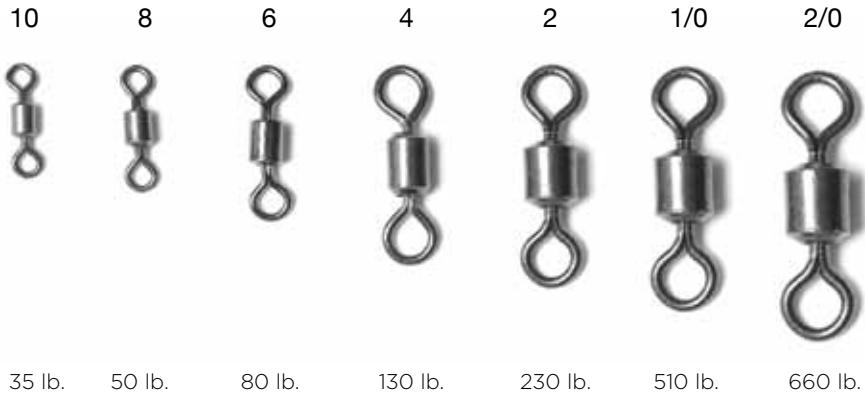

SLPBK

PART #	FINISH	DESCRIPTION	SIZE
SLPBK	Black	Power Swivels	10, 8, 6, 4, 2, 1/0, 2/0