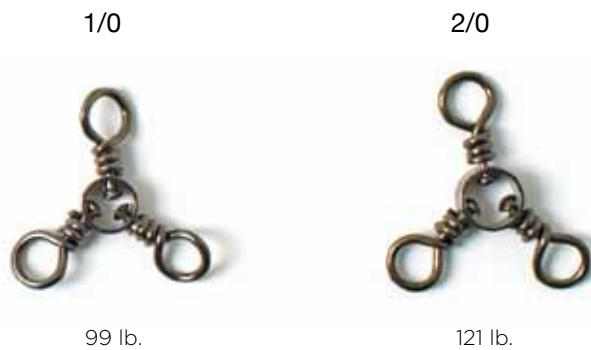

SLP3WBK

PART #	FINISH	DESCRIPTION	SIZE
SLP3WBK	Black	Saltwater Power 3 Way Swivels	1/0, 2/0