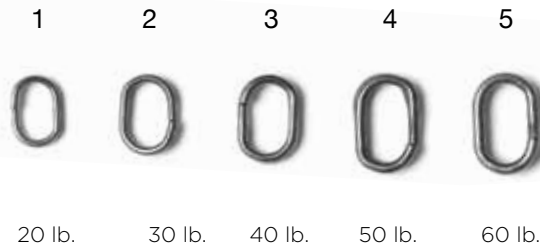

## SLPBK

PART #	FINISH	DESCRIPTION	SIZE
<b>SLPBK</b>	Black	Power Swivels	10, 8, 6, 4, 2, 1/0, 2/0

## SLPHBK

PART #	FINISH	DESCRIPTION	SIZE
<b>SLPHBK</b>	Black	Power Swivels w/ Hyper Snaps	14, 12, 10, 8, 6, 4

SLPIBK

PART #	FINISH	DESCRIPTION	SIZE
SLPIBK 	Black	Power Swivels w/ Interlock Snaps	14, 12, 10, 7

SRLOBK

PART #	FINISH	DESCRIPTION	SIZE
SRLOBK	Black	Oval Split Rings	1, 2, 3, 4, 5

SCSBL

PART #	FINISH	DESCRIPTION	SIZE
SCSBL 	Black	Connector Sleeves	2, 3, 4, 6