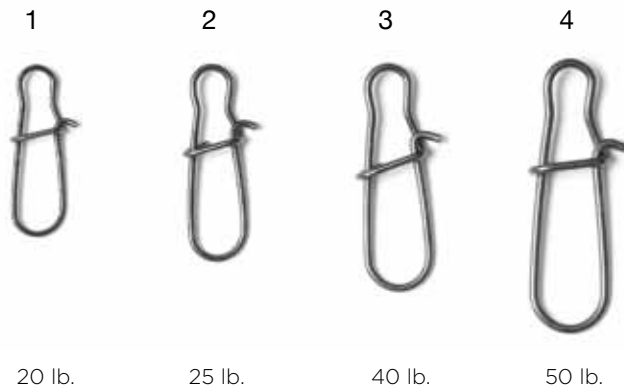

SL3WBK

PART #	FINISH	DESCRIPTION	SIZE
SL3WBK	Black	3-Way Swivels	6, 4, 2

SLBBK - SLBN

PART #	FINISH	DESCRIPTION	SIZE
SLBBK	Black	Deluxe Barrel Swivel	12, 10, 7, 5, 3
SLBN	Nickel	Deluxe Barrel Swivel	12, 10, 7, 5, 3

## SLBBIBK - SLBBIN

PART #	FINISH	DESCRIPTION	SIZE
<b>SLBBIBK</b>	Black	Ball Bearing Swivel w/ Interlock Snap	0, 1, 2, 3, 4, 5
<b>SLBBIN</b>	Nickel	Ball Bearing Swivel w/ Interlock Snap	0, 1, 2, 3, 4, 5

## SLBIBK - SLBIN

PART #	FINISH	DESCRIPTION	SIZE
<b>SLBIBK</b>	Black	Deluxe Barrel Swivel w/ Interlock Snap	16, 14, 12, 10, 7, 5
<b>SLBIBKVP</b>	Black	Deluxe Barrel Swivel w/ Interlock Snap Value Pack	14, 12, 10
<b>SLBIN</b>	Nickel	Deluxe Barrel Swivel w/ Interlock Snap	16, 14, 12, 10, 7, 5

**SLDEBK**

PART #	FINISH	DESCRIPTION	SIZE
<b>SLDEBK</b>	Black	Diamond Eye Rolling Swivel	14, 12, 10

**SLDLBK**

PART #	FINISH	DESCRIPTION	SIZE
<b>SLDLBK</b>	Black	Duo Lock Snaps	1, 2, 3, 4

**SLINKLG - SLINKMD**