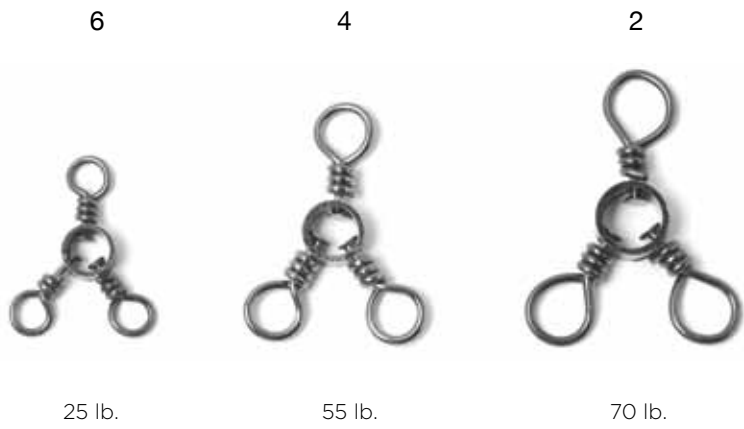

SL3WBK

PART #	FINISH	DESCRIPTION	SIZE
SL3WBK	Black	3-Way Swivels	6, 4, 2

SLBBK - SLBN

PART #	FINISH	DESCRIPTION	SIZE
SLBBK	Black	Deluxe Barrel Swivel	12, 10, 7, 5, 3
SLBN	Nickel	Deluxe Barrel Swivel	12, 10, 7, 5, 3

## SLBBIBK - SLBBIN

PART #	FINISH	DESCRIPTION	SIZE
<b>SLBBIBK</b>	Black	Ball Bearing Swivel w/ Interlock Snap	0, 1, 2, 3, 4, 5
<b>SLBBIN</b>	Nickel	Ball Bearing Swivel w/ Interlock Snap	0, 1, 2, 3, 4, 5

## SLBIBK - SLBIN

PART #	FINISH	DESCRIPTION	SIZE
<b>SLBIBK</b>	Black	Deluxe Barrel Swivel w/ Interlock Snap	16, 14, 12, 10, 7, 5
<b>SLBIBKVP</b>	Black	Deluxe Barrel Swivel w/ Interlock Snap Value Pack	14, 12, 10
<b>SLBIN</b>	Nickel	Deluxe Barrel Swivel w/ Interlock Snap	16, 14, 12, 10, 7, 5

## SLPSR

PART #	FINISH	DESCRIPTION	SIZE
<b>SLPSR</b>	Stainless	Saltwater Power Split Rings	6,7