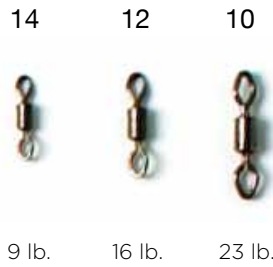

SL3WBK

PART #	FINISH	DESCRIPTION	SIZE
SL3WBK	Black	3-Way Swivels	6, 4, 2

SLBBK - SLBN

PART #	FINISH	DESCRIPTION	SIZE
SLBBK	Black	Deluxe Barrel Swivel	12, 10, 7, 5, 3
SLBN	Nickel	Deluxe Barrel Swivel	12, 10, 7, 5, 3

## SLBBIBK - SLBBIN

PART #	FINISH	DESCRIPTION	SIZE
<b>SLBBIBK</b>	Black	Ball Bearing Swivel w/ Interlock Snap	0, 1, 2, 3, 4, 5
<b>SLBBIN</b>	Nickel	Ball Bearing Swivel w/ Interlock Snap	0, 1, 2, 3, 4, 5

## SLBIBK - SLBIN

PART #	FINISH	DESCRIPTION	SIZE
<b>SLBIBK</b>	Black	Deluxe Barrel Swivel w/ Interlock Snap	16, 14, 12, 10, 7, 5
<b>SLBIBKVP</b>	Black	Deluxe Barrel Swivel w/ Interlock Snap Value Pack	14, 12, 10
<b>SLBIN</b>	Nickel	Deluxe Barrel Swivel w/ Interlock Snap	16, 14, 12, 10, 7, 5

**SLDEBK**

PART #	FINISH	DESCRIPTION	SIZE
<b>SLDEBK</b>	Black	Diamond Eye Rolling Swivel	14, 12, 10

**SLDLBK**

PART #	FINISH	DESCRIPTION	SIZE
<b>SLDLBK</b>	Black	Duo Lock Snaps	1, 2, 3, 4

**SLINKLG - SLINKMD**