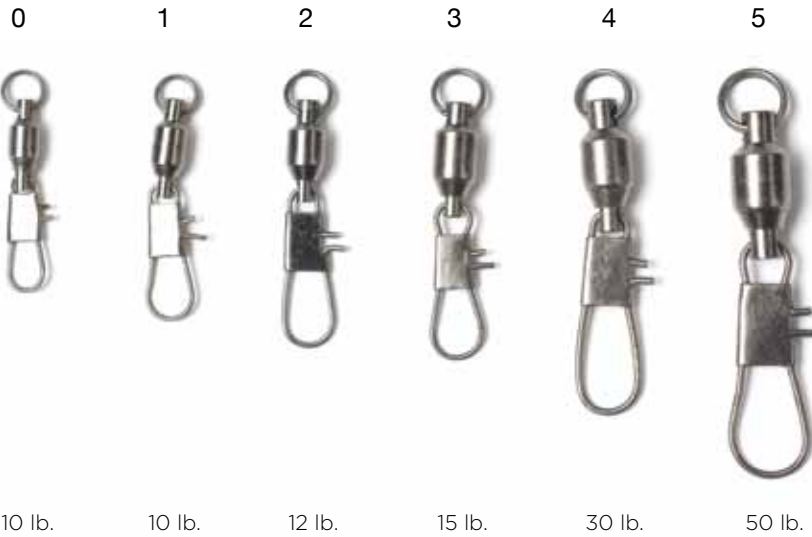

SL3WBK

PART #	FINISH	DESCRIPTION	SIZE
SL3WBK	Black	3-Way Swivels	6, 4, 2

SLBBK - SLBN

PART #	FINISH	DESCRIPTION	SIZE
SLBBK	Black	Deluxe Barrel Swivel	12, 10, 7, 5, 3
SLBN	Nickel	Deluxe Barrel Swivel	12, 10, 7, 5, 3

## SLBBIBK - SLBBIN

PART #	FINISH	DESCRIPTION	SIZE
<b>SLBBIBK</b>	Black	Ball Bearing Swivel w/ Interlock Snap	0, 1, 2, 3, 4, 5
<b>SLBBIN</b>	Nickel	Ball Bearing Swivel w/ Interlock Snap	0, 1, 2, 3, 4, 5

## SLBIBK - SLBIN

PART #	FINISH	DESCRIPTION	SIZE
<b>SLBIBK</b>	Black	Deluxe Barrel Swivel w/ Interlock Snap	16, 14, 12, 10, 7, 5
<b>SLBIBKVP</b>	Black	Deluxe Barrel Swivel w/ Interlock Snap Value Pack	14, 12, 10
<b>SLBIN</b>	Nickel	Deluxe Barrel Swivel w/ Interlock Snap	16, 14, 12, 10, 7, 5