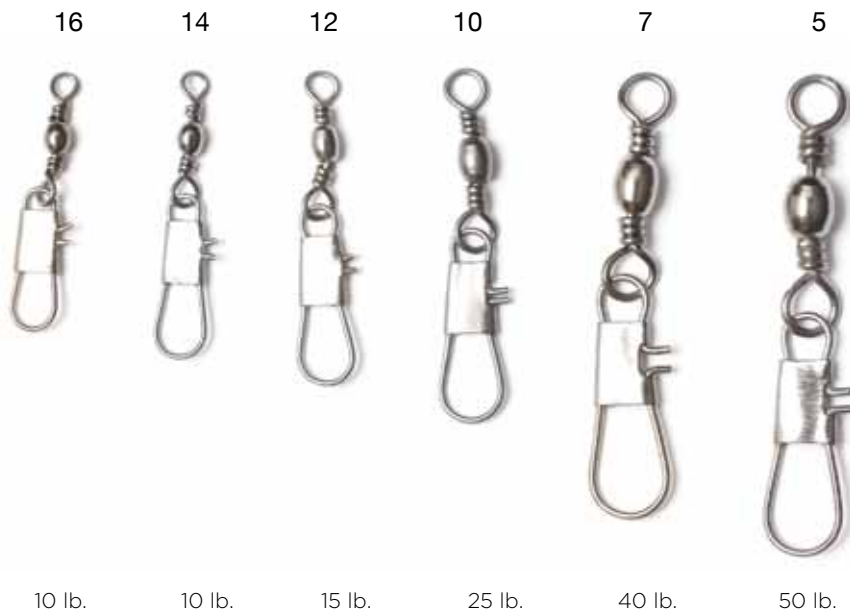

SL3WBK

PART #	FINISH	DESCRIPTION	SIZE
SL3WBK	Black	3-Way Swivels	6, 4, 2

SLBBK - SLBN

PART #	FINISH	DESCRIPTION	SIZE
SLBBK	Black	Deluxe Barrel Swivel	12, 10, 7, 5, 3
SLBN	Nickel	Deluxe Barrel Swivel	12, 10, 7, 5, 3

## SLBBIBK - SLBBIN

PART #	FINISH	DESCRIPTION	SIZE
<b>SLBBIBK</b>	Black	Ball Bearing Swivel w/ Interlock Snap	0, 1, 2, 3, 4, 5
<b>SLBBIN</b>	Nickel	Ball Bearing Swivel w/ Interlock Snap	0, 1, 2, 3, 4, 5

## SLBIBK - SLBIN

PART #	FINISH	DESCRIPTION	SIZE
<b>SLBIBK</b>	Black	Deluxe Barrel Swivel w/ Interlock Snap	16, 14, 12, 10, 7, 5
<b>SLBIBKVP</b>	Black	Deluxe Barrel Swivel w/ Interlock Snap Value Pack	14, 12, 10
<b>SLBIN</b>	Nickel	Deluxe Barrel Swivel w/ Interlock Snap	16, 14, 12, 10, 7, 5

## SLPSR

PART #	FINISH	DESCRIPTION	SIZE
<b>SLPSR</b>	Stainless	Saltwater Power Split Rings	6,7