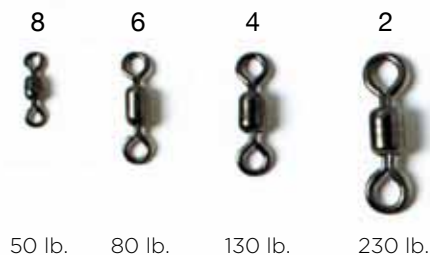

SLPBKSW

PART #	FINISH	DESCRIPTION	SIZE
SLPBKSW	Black	Saltwater Power Swivels	8, 6, 4, 2