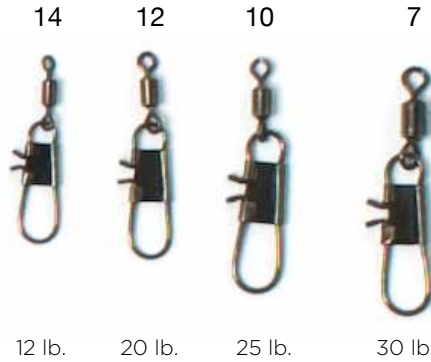

PART #	FINISH	DESCRIPTION	SIZE
<b>SLINKLG</b>	Black	Fastlink	1
<b>SLINKMD</b>	Black	Fastlink	2

## SLPBK

PART #	FINISH	DESCRIPTION	SIZE
<b>SLPBK</b>	Black	Power Swivels	10, 8, 6, 4, 2, 1/0, 2/0

## SLPHBK

PART #	FINISH	DESCRIPTION	SIZE
<b>SLPHBK</b>	Black	Power Swivels w/ Hyper Snaps	14, 12, 10, 8, 6, 4

SLPIBK

PART #	FINISH	DESCRIPTION	SIZE
SLPIBK 	Black	Power Swivels w/ Interlock Snaps	14, 12, 10, 7