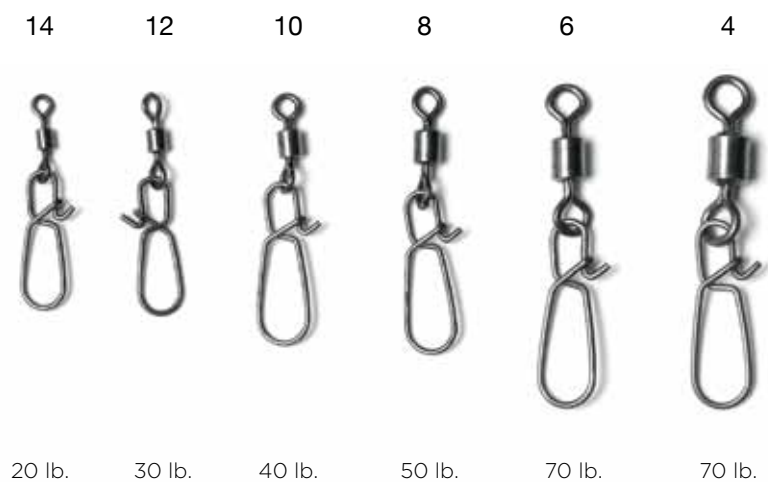

SLPHBK

PART #	FINISH	DESCRIPTION	SIZE
SLPHBK	Black	Power Swivels w/ Hyper Snaps	14, 12, 10, 8, 6, 4