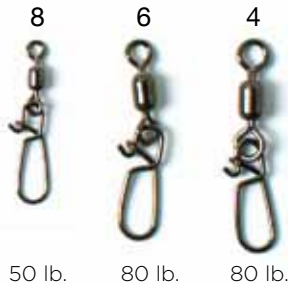

SLPHBKS

PART #	FINISH	DESCRIPTION	SIZE
SLPHBKS	Black	Saltwater Power Swivel w/Hyper Snap	8, 6, 4