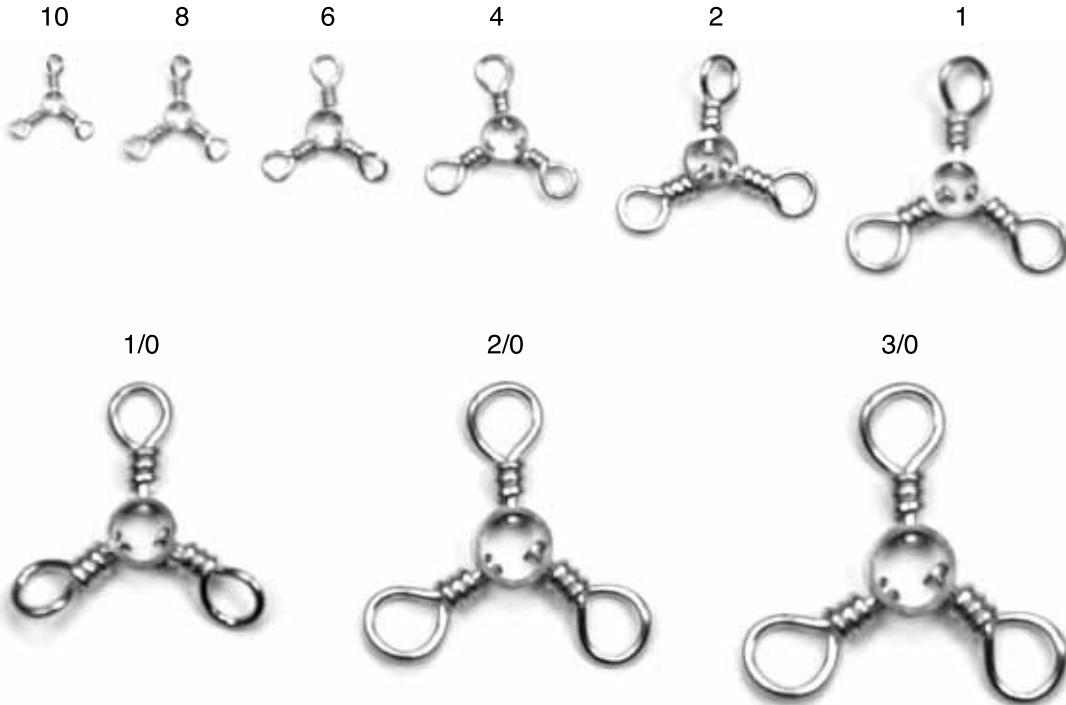

PART #	FINISH	DESCRIPTION
01082	Black	Ball Bearing Swivels w/ Interlock Snaps, Resealable Package
01083	Nickel	Ball Bearing Swivels w/ Interlock Snaps, Resealable Package

01092

PART #	FINISH	DESCRIPTION
01092	Black	Ball Bearing Swivels w/ Coastlock Snaps, Resealable Package

01102 - 01202

PART #	FINISH	DESCRIPTION
01102	Black	Crane Swivels, Resealable Package
01103	Nickel	Crane Swivels, Resealable Package
01202	Black	Crane Swivels, Resealable Package

01122

PART #	FINISH	DESCRIPTION
01122	Black	Crane Swivels w/ Coastlock Snap, Resealable Package

01143

PART #	FINISH	DESCRIPTION
01143	Nickel	Split Rings, Resealable Package

01151 - 01252

PART #	FINISH	DESCRIPTION
01151	Brass	3-Way Swivels, Resealable Package
01152	Black	3-Way Swivels, Resealable Package
01154	Red	3-Way Swivels, Resealable Package
01251	Brass	3-Way Swivels, Resealable Package
01252	Black	3-Way Swivels, Resealable Package