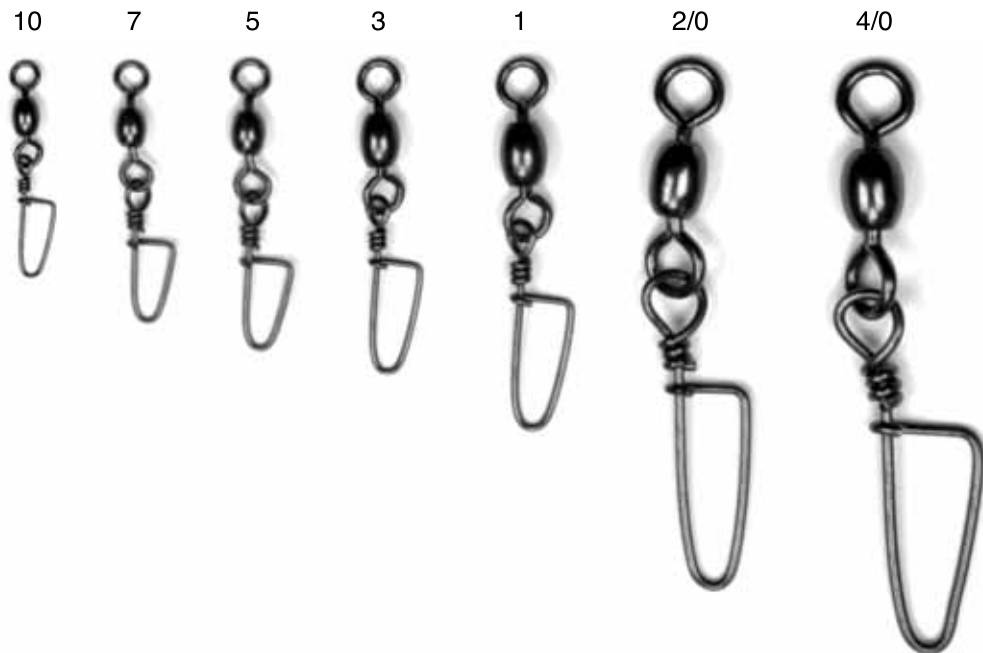

01041/SBSB-2 - 01142

PART #	FINISH	DESCRIPTION
01041/SBSB-2	Brass	Barrel Swivel w/ Safety Snap, Resealable Package
01042	Black	Barrel Swivel w/ Safety Snap, Resealable Package
01044	Red	Barrel Swivel w/ Safety Snap, Resealable Package
01141	Brass	Barrel Swivel w/ Safety Snap, Resealable Package
01142	Black	Barrel Swivel w/ Safety Snap, Resealable Package

PART #	FINISH	DESCRIPTION
01082	Black	Ball Bearing Swivels w/ Interlock Snaps, Resealable Package
01083	Nickel	Ball Bearing Swivels w/ Interlock Snaps, Resealable Package

01092

PART #	FINISH	DESCRIPTION
01092	Black	Ball Bearing Swivels w/ Coastlock Snaps, Resealable Package

01102 - 01202

PART #	FINISH	DESCRIPTION
01102	Black	Crane Swivels, Resealable Package
01103	Nickel	Crane Swivels, Resealable Package
01202	Black	Crane Swivels, Resealable Package

01122

PART #	FINISH	DESCRIPTION
01122	Black	Crane Swivels w/ Coastlock Snap, Resealable Package