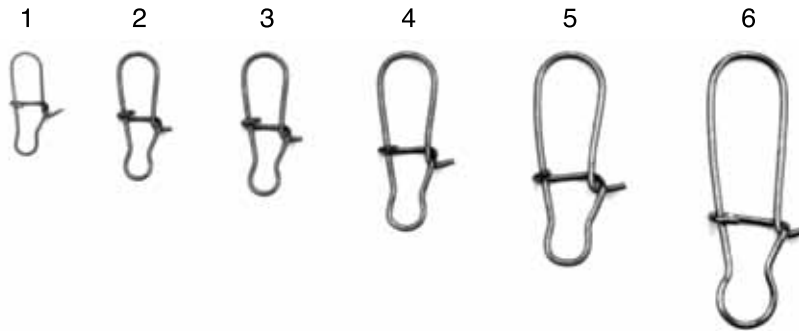

PART #	FINISH	DESCRIPTION
01082	Black	Ball Bearing Swivels w/ Interlock Snaps, Resealable Package
01083	Nickel	Ball Bearing Swivels w/ Interlock Snaps, Resealable Package

01092

PART #	FINISH	DESCRIPTION
01092	Black	Ball Bearing Swivels w/ Coastlock Snaps, Resealable Package

01102 - 01202

PART #	FINISH	DESCRIPTION
01102	Black	Crane Swivels, Resealable Package
01103	Nickel	Crane Swivels, Resealable Package
01202	Black	Crane Swivels, Resealable Package

01122

PART #	FINISH	DESCRIPTION
01122	Black	Crane Swivels w/ Coastlock Snap, Resealable Package

01143

PART #	FINISH	DESCRIPTION
01143	Nickel	Split Rings, Resealable Package

01151 - 01252

PART #	FINISH	DESCRIPTION
01151	Brass	3-Way Swivels, Resealable Package
01152	Black	3-Way Swivels, Resealable Package
01154	Red	3-Way Swivels, Resealable Package
01251	Brass	3-Way Swivels, Resealable Package
01252	Black	3-Way Swivels, Resealable Package

01172 - 01174

PART #	FINISH	DESCRIPTION
01172	Black	Dual Lock Snaps, Resealable Package
01173	Nickel	Dual Lock Snaps, Resealable Package
01174	Red	Dual Lock Snaps, Resealable Package

RX-BRLBRKIT - RX-CSCLKIT