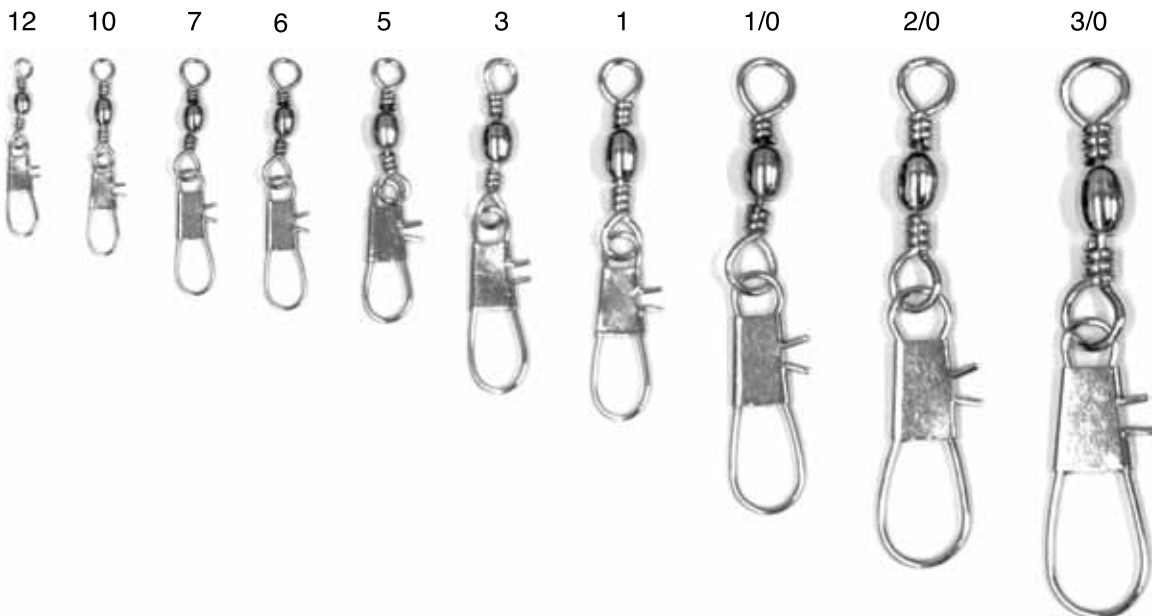

01011/SBB-2 - 01112

PART #	FINISH	DESCRIPTION
01011/SBB-2	Brass	Barrel Swivel, Resealable Package
01012	Black	Barrel Swivel, Resealable Package
01014	Red	Barrel Swivel, Resealable Package
01111	Brass	Barrel Swivel, Resealable Package
01112	Black	Barrel Swivel, Resealable Package

01031 - 01133

PART #	FINISH	DESCRIPTION
01031	Brass	Barrel Swivel w/ Interlock Snap, Resealable Package
01032	Black	Barrel Swivel w/ Interlock Snap, Resealable Package
01033	Nickel	Barrel Swivel w/ Interlock Snap, Resealable Package
01034	Red	Barrel Swivel w/ Interlock Snap, Resealable Package
01132	Black	Barrel Swivel w/ Interlock Snap, Resealable Package
01133	Nickel	Barrel Swivel w/ Interlock Snap, Resealable Package

01041/SBSB-2 - 01142

PART #	FINISH	DESCRIPTION
01041/SBSB-2	Brass	Barrel Swivel w/ Safety Snap, Resealable Package
01042	Black	Barrel Swivel w/ Safety Snap, Resealable Package
01044	Red	Barrel Swivel w/ Safety Snap, Resealable Package
01141	Brass	Barrel Swivel w/ Safety Snap, Resealable Package
01142	Black	Barrel Swivel w/ Safety Snap, Resealable Package