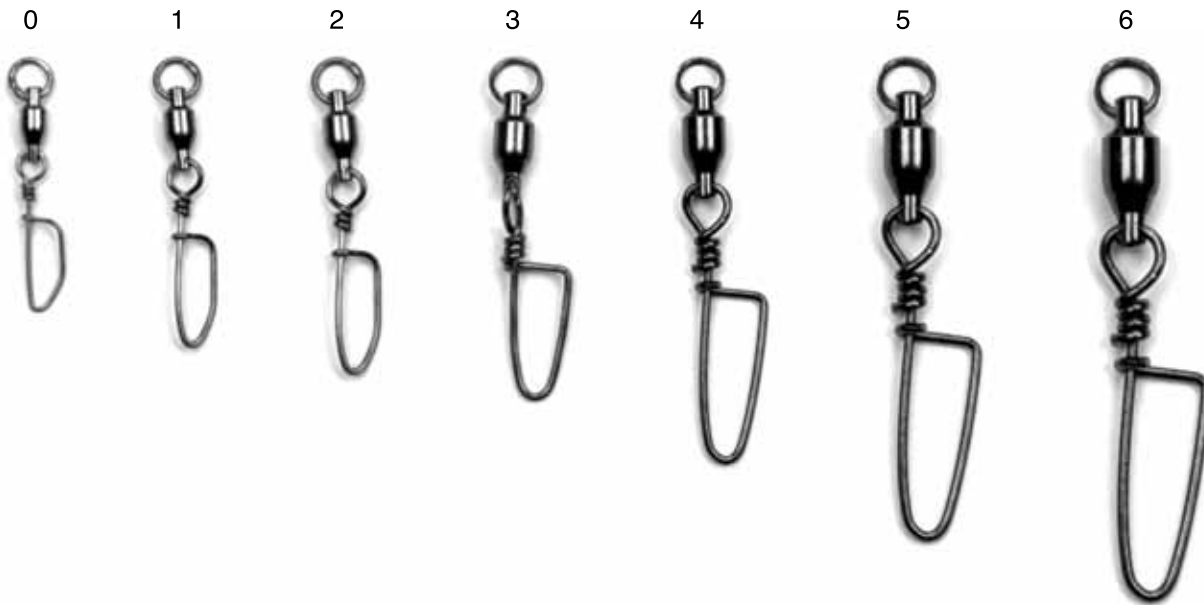

01041/SBSB-2 - 01142

PART #	FINISH	DESCRIPTION
01041/SBSB-2	Brass	Barrel Swivel w/ Safety Snap, Resealable Package
01042	Black	Barrel Swivel w/ Safety Snap, Resealable Package
01044	Red	Barrel Swivel w/ Safety Snap, Resealable Package
01141	Brass	Barrel Swivel w/ Safety Snap, Resealable Package
01142	Black	Barrel Swivel w/ Safety Snap, Resealable Package

01061 - 01162

PART #	FINISH	DESCRIPTION
01061	Brass	Crossline Swivels, Resealable Package
01062	Black	Crossline Swivels, Resealable Package
01162	Black	Crossline Swivels, Resealable Package

01082 - 01083

PART #	FINISH	DESCRIPTION
01082	Black	Ball Bearing Swivels w/ Interlock Snaps, Resealable Package
01083	Nickel	Ball Bearing Swivels w/ Interlock Snaps, Resealable Package

01092

PART #	FINISH	DESCRIPTION
01092	Black	Ball Bearing Swivels w/ Coastlock Snaps, Resealable Package