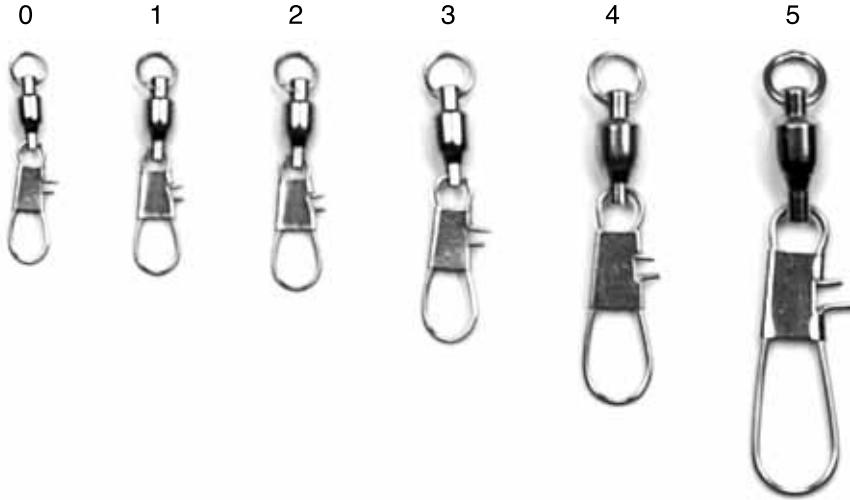

01031 - 01133

PART #	FINISH	DESCRIPTION
01031	Brass	Barrel Swivel w/ Interlock Snap, Resealable Package
01032	Black	Barrel Swivel w/ Interlock Snap, Resealable Package
01033	Nickel	Barrel Swivel w/ Interlock Snap, Resealable Package
01034	Red	Barrel Swivel w/ Interlock Snap, Resealable Package
01132	Black	Barrel Swivel w/ Interlock Snap, Resealable Package
01133	Nickel	Barrel Swivel w/ Interlock Snap, Resealable Package

01041/SBSB-2 - 01142

PART #	FINISH	DESCRIPTION
01041/SBSB-2	Brass	Barrel Swivel w/ Safety Snap, Resealable Package
01042	Black	Barrel Swivel w/ Safety Snap, Resealable Package
01044	Red	Barrel Swivel w/ Safety Snap, Resealable Package
01141	Brass	Barrel Swivel w/ Safety Snap, Resealable Package
01142	Black	Barrel Swivel w/ Safety Snap, Resealable Package

PART #	FINISH	DESCRIPTION
01082	Black	Ball Bearing Swivels w/ Interlock Snaps, Resealable Package
01083	Nickel	Ball Bearing Swivels w/ Interlock Snaps, Resealable Package

01092

PART #	FINISH	DESCRIPTION
01092	Black	Ball Bearing Swivels w/ Coastlock Snaps, Resealable Package