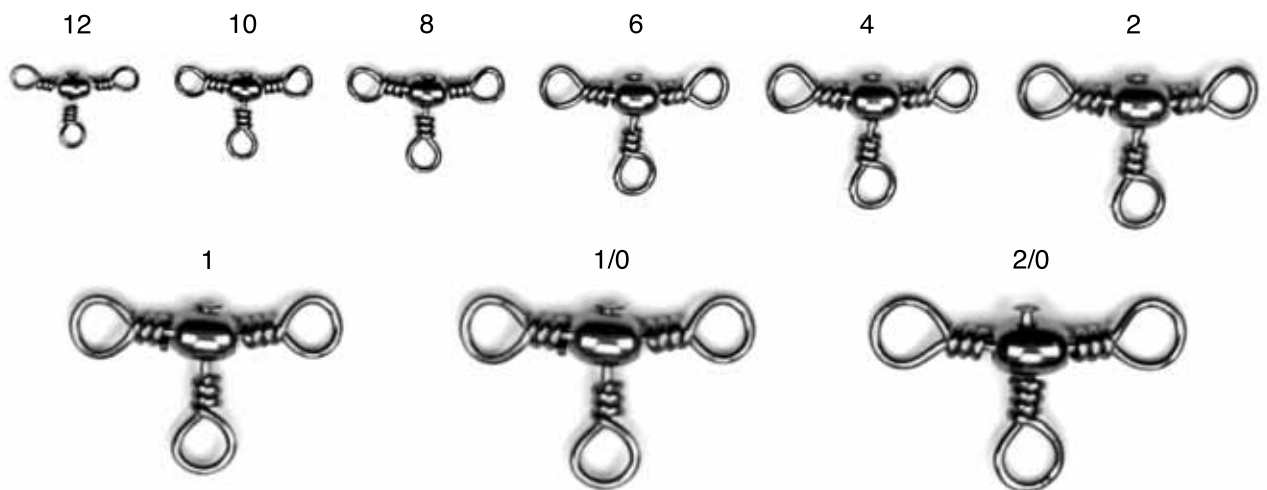

01061 - 01162

PART #	FINISH	DESCRIPTION
01061	Brass	Crossline Swivels, Resealable Package
01062	Black	Crossline Swivels, Resealable Package
01162	Black	Crossline Swivels, Resealable Package