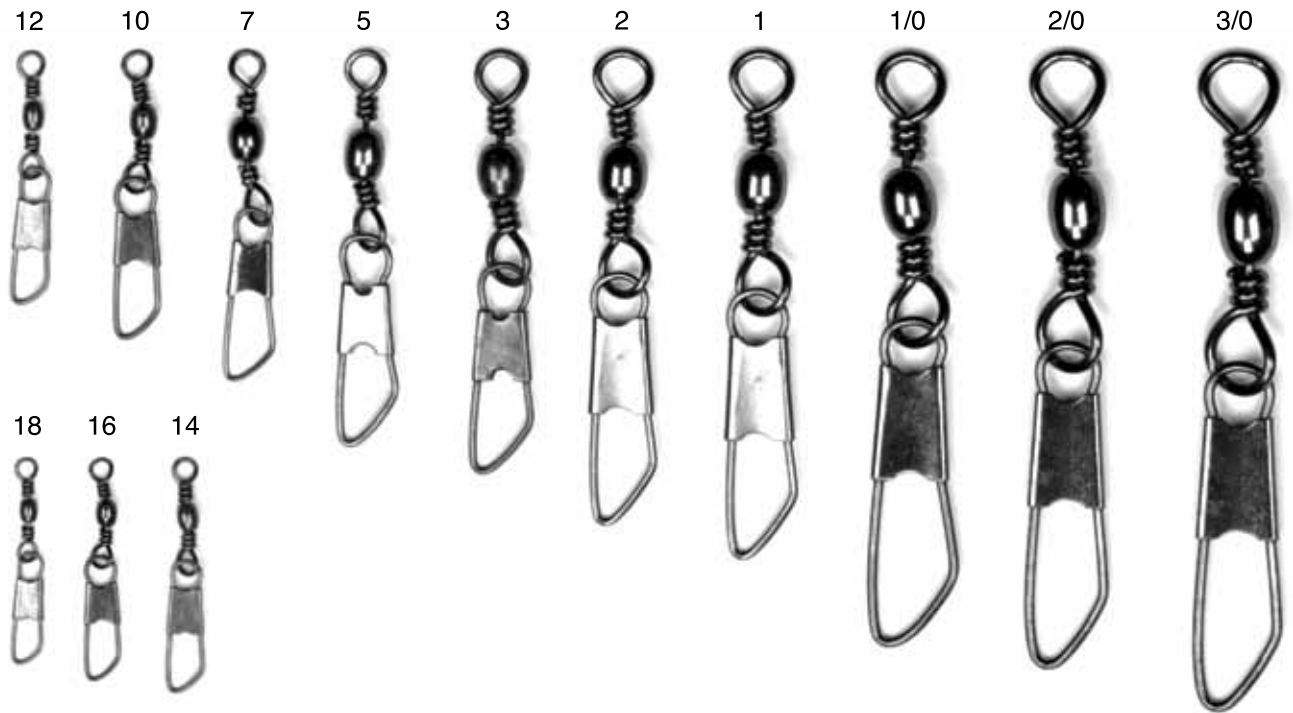

01011/SBB-2 - 01112

PART #	FINISH	DESCRIPTION
01011/SBB-2	Brass	Barrel Swivel, Resealable Package
01012	Black	Barrel Swivel, Resealable Package
01014	Red	Barrel Swivel, Resealable Package
01111	Brass	Barrel Swivel, Resealable Package
01112	Black	Barrel Swivel, Resealable Package

01031 - 01133

PART #	FINISH	DESCRIPTION
01031	Brass	Barrel Swivel w/ Interlock Snap, Resealable Package
01032	Black	Barrel Swivel w/ Interlock Snap, Resealable Package
01033	Nickel	Barrel Swivel w/ Interlock Snap, Resealable Package
01034	Red	Barrel Swivel w/ Interlock Snap, Resealable Package
01132	Black	Barrel Swivel w/ Interlock Snap, Resealable Package
01133	Nickel	Barrel Swivel w/ Interlock Snap, Resealable Package

01041/SBSB-2 - 01142

PART #	FINISH	DESCRIPTION
01041/SBSB-2	Brass	Barrel Swivel w/ Safety Snap, Resealable Package
01042	Black	Barrel Swivel w/ Safety Snap, Resealable Package
01044	Red	Barrel Swivel w/ Safety Snap, Resealable Package
01141	Brass	Barrel Swivel w/ Safety Snap, Resealable Package
01142	Black	Barrel Swivel w/ Safety Snap, Resealable Package