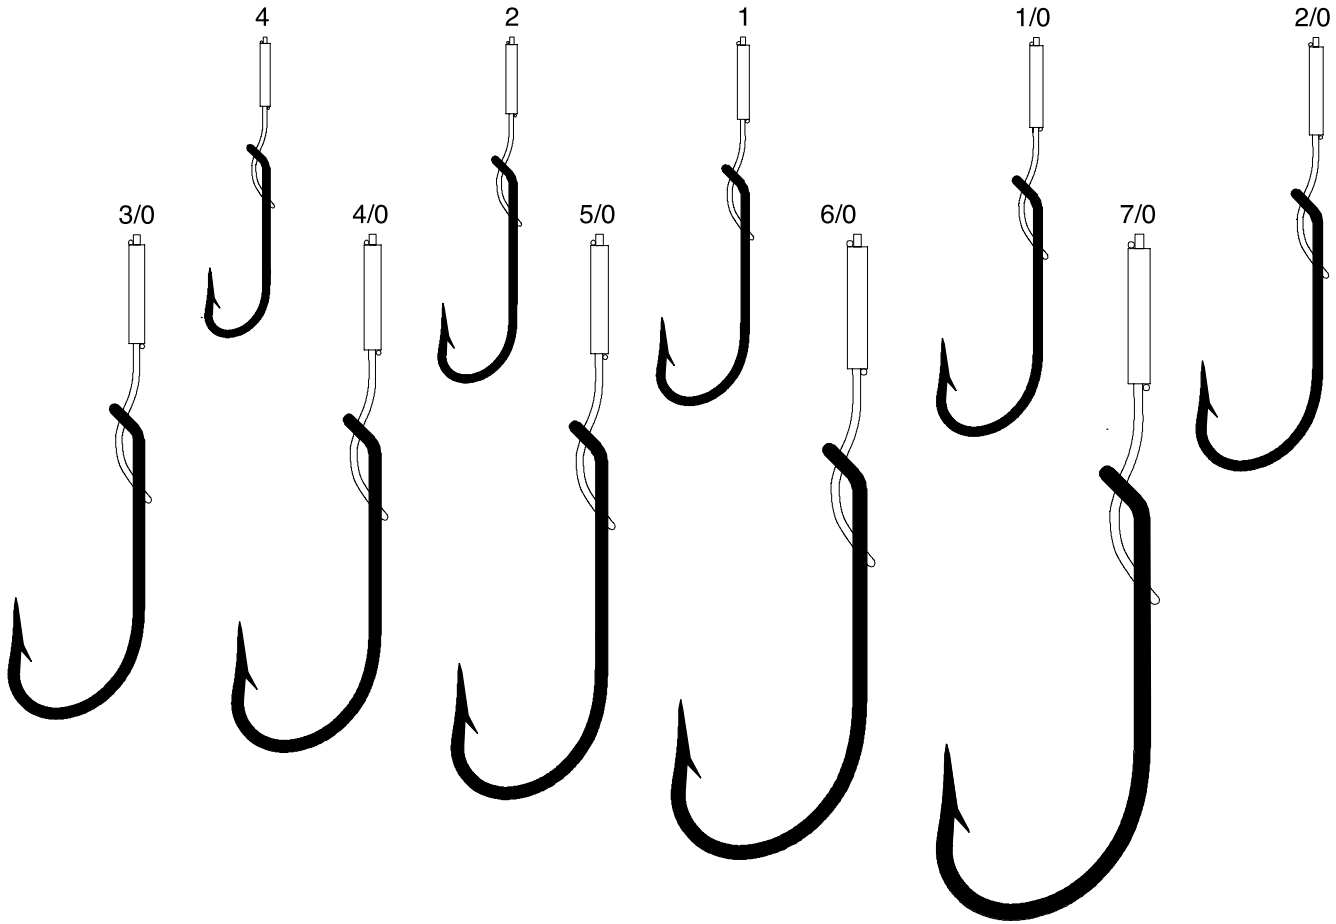

230X - 231X

PART #	FINISH	DESCRIPTION	SIZE
230X	Bronze	Plain Shank, Offset, Down Eye, 2X Long Shank, Light Wire	8, 6, 4
231X	Bronze	Plain Shank, Offset, Down Eye, 2X Long Shank, Light Wire, Double Line	8, 6, 5, 4, 3, 2, 1, 1/0, 2/0, 3/0

231

PART #	FINISH	DESCRIPTION	SIZE
231	Bronze	Plain Shank, Offset, Down Eye, 1X Long Shank, Light Wire, Double Line	6, 4, 2

420FLQ - 421NW

PART #	FINISH	DESCRIPTION	SIZE
420FLQ	Nickel	Nylawire, 2X Long Shank, Assortment	4 ea. 6, 4 - 5 ea. 2, 1
420NW	Nickel	Nylawire, Offset, Down Eye, 2X Long Shank, 10.5" Leader	6, 4, 2, 1, 1/0, 2/0, 3/0, 4/0, 5/0, 6/0
420NWQ	Nickel	Nylawire, 2X Long Shank, Assortment, 3 of Each Size	4, 2, 1, 1/0, 2/0, 3/0
420RNW	Sea Guard Red	Red Nylawire, 2X Long Shank, 10.5" Snell	2, 1, 1/0, 2/0, 3/0
421NW	Nickel	Nylawire, Offset, Down Eye, 2X Long Shank, 6" Leader	4, 2, 1, 1/0, 2/0

422NW

PART #	FINISH	DESCRIPTION	SIZE
422NW	Nickel	O'Shaughnessy, Nylawire, Offset, Down Eye, Plain Shank, Medium Wire, 10.5" Leader	4, 2, 1, 1/0, 2/0, 3/0, 4/0, 5/0, 6/0, 7/0

423NW - 423RNW

PART #	FINISH	DESCRIPTION	SIZE
423NW	Nickel	Baitholder, Nylawire, Offset, Down Eye, 6" Leader	4, 2, 1, 1/0, 2/0
423RNW	Red	Red Nylawire, Baitholder, 6" Leader	4, 2, 1, 1/0, 2/0

672SB

PART #	FINISH	DESCRIPTION	SIZE
672SB	Bronze	Treble, Non-Offset, Curved Point, Regular Shank, Medium Wire w/ Spring for Soft Bait, 18" Line	14, 12, 10, 8

673 - 673GE

PART #	FINISH	DESCRIPTION	SIZE
673	Gold	Treble, Non-Offset, Straight Point, Regular Shank, 18" Line	18, 16, 14, 12
673GE	Red	Treble, Non-Offset, Straight Point, Regular Shank, 18" Line	16, 14, 12