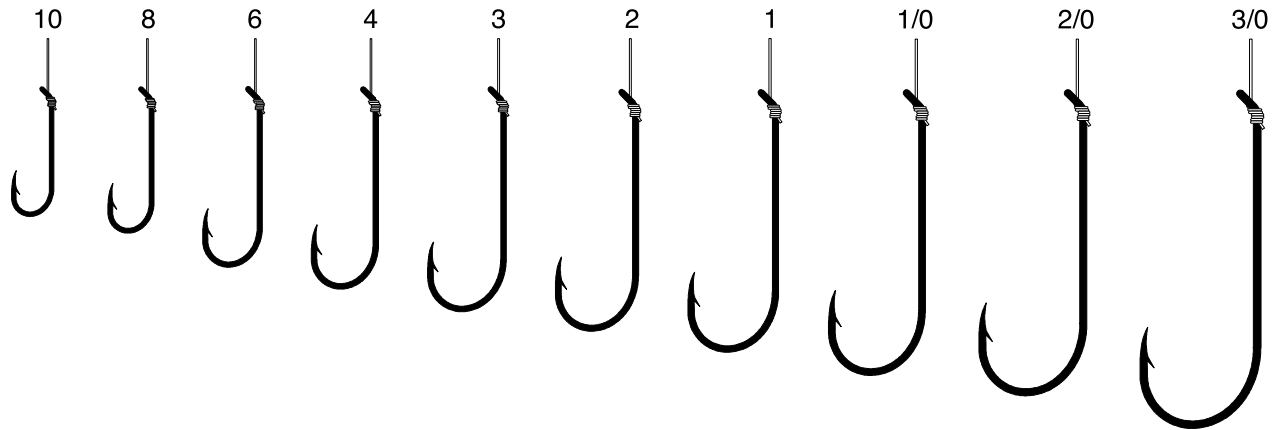

016 - 032

PART #	FINISH	DESCRIPTION	SIZE
016	Gold	Plain Shank, Offset, Down Eye, Medium Wire	8, 6, 4, 2
031	Bronze	Plain Shank, Offset, Down Eye, Medium Wire	12, 10, 8, 6, 4, 2, 1, 1/0, 2/0
031Q	Bronze	Plain Shank, Snelled Hook Assortment, 4 of Each Size	10, 8, 6, 4, 2, 1/0
032	Bronze	Plain Shank, Offset, Down Eye, Medium Wire, Double Line	10, 8, 6, 4, 3, 2, 1, 1/0, 2/0, 3/0

051

PART #	FINISH	DESCRIPTION	SIZE
051	Gold	Salmon Egg, Offset, Down Eye, Single Slice	12, 10, 8, 6

073 - 073Q

PART #	FINISH	DESCRIPTION	SIZE
073	Gold	Salmon Egg, Offset, Up Eye, Single Slice, Medium Wire	12, 10, 8, 6
073GE	Red	Salmon Egg, Offset, Up Eye, Single Slice, Medium Wire	10, 8, 6
073Q	Gold	Salmon Egg, Snelled Hook Assortment, 6 of Each Size	12, 10, 8, 6

092Q

PART #	FINISH	DESCRIPTION	SIZE
092Q	Varied	Striped Bass Assortment, Octopus, Baitholder, 3 of Each Size	Octopus 6/0, 7/0 Baitholder 3/0, 4/0, 5/0, 6/0, 7/0

121 - 127

PART #	FINISH	DESCRIPTION	SIZE
121	Gold	Aberdeen, Offset, Down Eye, 1X Long Shank, Plain Shank, Light Wire, Live Bait	10, 8, 6, 4, 3, 2, 1, 1/0, 2/0, 3/0
121Q	Gold	Aberdeen Snelled Hook Assortment, 6 of Each Size	10, 8, 6, 4, 2, 1
127	Bronze	Aberdeen, Non-Offset, Down Eye, 1X Long, Plain Shank, Light Wire, Live Bait	10, 8, 6, 4, 2, 1

672SB

PART #	FINISH	DESCRIPTION	SIZE
672SB	Bronze	Treble, Non-Offset, Curved Point, Regular Shank, Medium Wire w/ Spring for Soft Bait, 18" Line	14, 12, 10, 8

673 - 673GE

PART #	FINISH	DESCRIPTION	SIZE
673	Gold	Treble, Non-Offset, Straight Point, Regular Shank, 18" Line	18, 16, 14, 12
673GE	Red	Treble, Non-Offset, Straight Point, Regular Shank, 18" Line	16, 14, 12