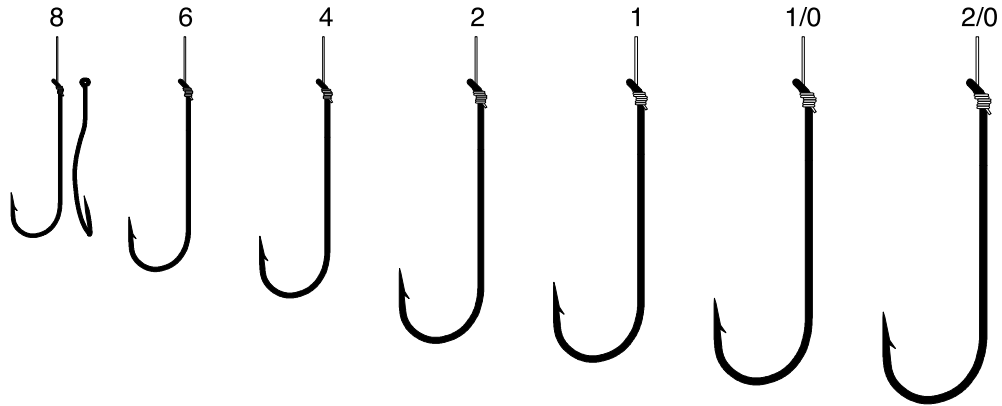

222 - 222R

PART #	FINISH	DESCRIPTION	SIZE
222	Gold	Aberdeen, Rotating, Offset, Straight Point, Down Eye, Plain Shank	8, 6, 4, 2, 1, 1/0, 2/0
222R	Red	Aberdeen, Rotating, Offset, Straight Point, Down Eye, Plain Shank	8, 6, 4, 2, 1, 1/0

ALSO AVAILABLE IN LAZER SHARP