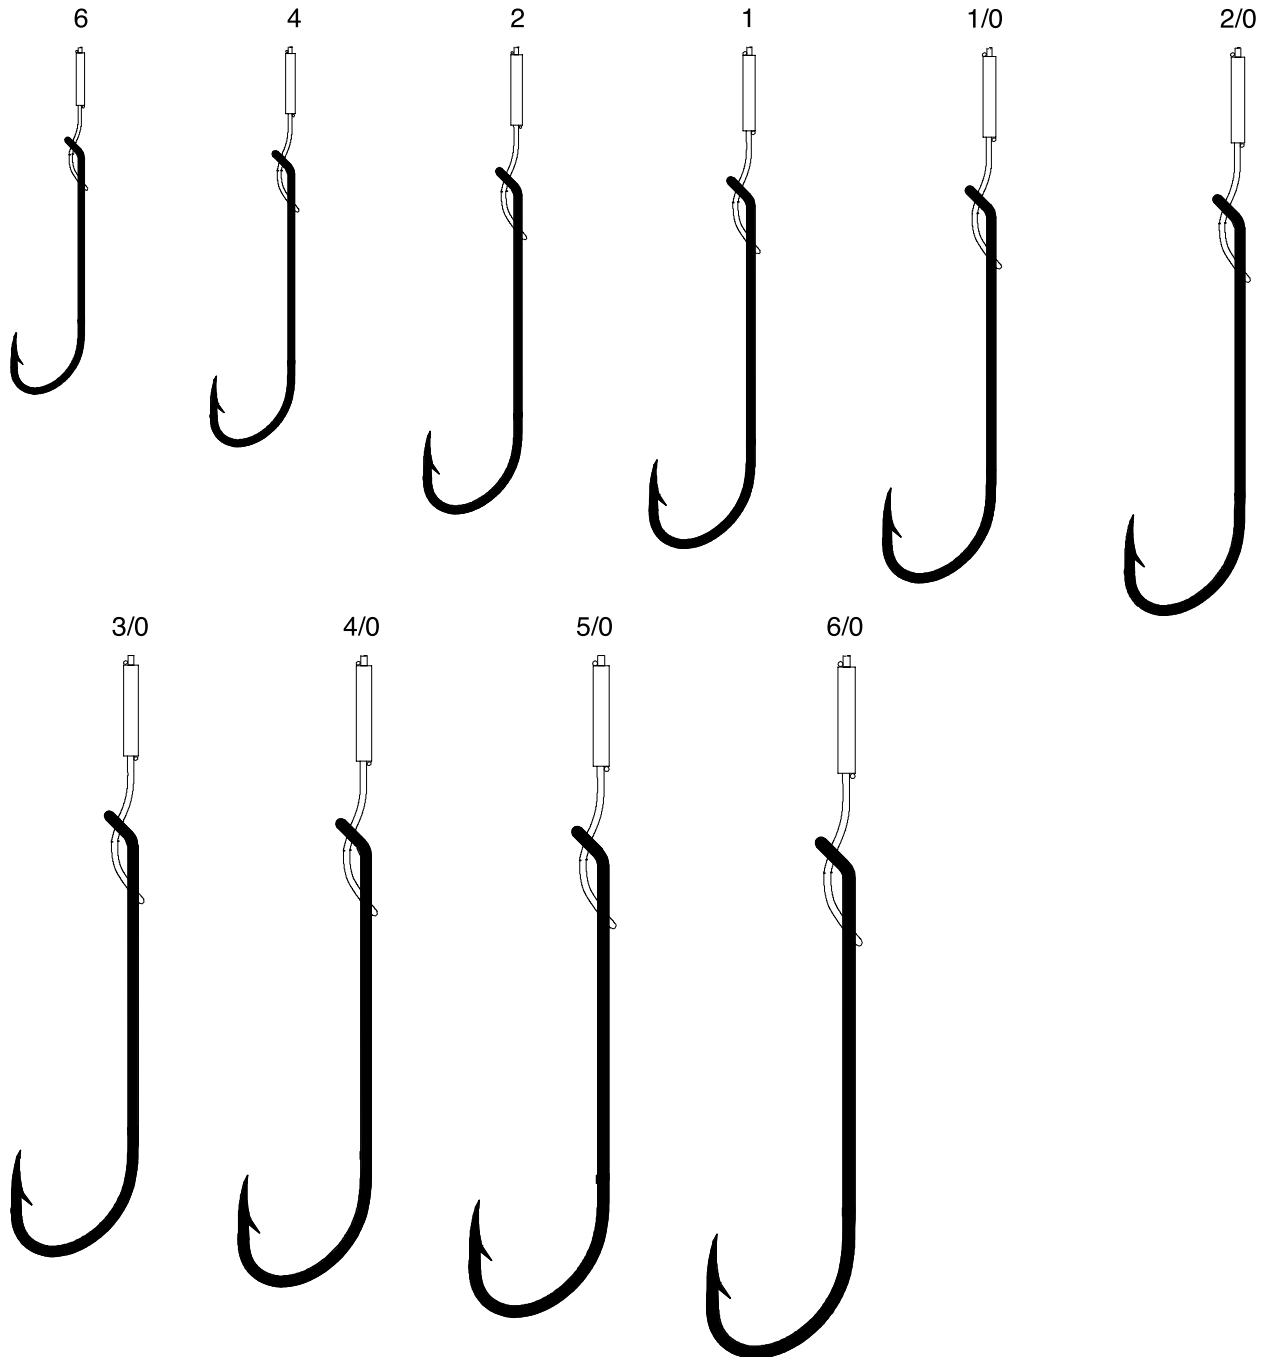

230X - 231X

PART #	FINISH	DESCRIPTION	SIZE
230X	Bronze	Plain Shank, Offset, Down Eye, 2X Long Shank, Light Wire	8, 6, 4
231X	Bronze	Plain Shank, Offset, Down Eye, 2X Long Shank, Light Wire, Double Line	8, 6, 5, 4, 3, 2, 1, 1/0, 2/0, 3/0

231

PART #	FINISH	DESCRIPTION	SIZE
231	Bronze	Plain Shank, Offset, Down Eye, 1X Long Shank, Light Wire, Double Line	6, 4, 2

420FLQ - 421NW

PART #	FINISH	DESCRIPTION	SIZE
420FLQ	Nickel	Nylawire, 2X Long Shank, Assortment	4 ea. 6, 4 - 5 ea. 2, 1
420NW	Nickel	Nylawire, Offset, Down Eye, 2X Long Shank, 10.5" Leader	6, 4, 2, 1, 1/0, 2/0, 3/0, 4/0, 5/0, 6/0
420NWQ	Nickel	Nylawire, 2X Long Shank, Assortment, 3 of Each Size	4, 2, 1, 1/0, 2/0, 3/0
420RNW	Sea Guard Red	Red Nylawire, 2X Long Shank, 10.5" Snell	2, 1, 1/0, 2/0, 3/0
421NW	Nickel	Nylawire, Offset, Down Eye, 2X Long Shank, 6" Leader	4, 2, 1, 1/0, 2/0

422NW

PART #	FINISH	DESCRIPTION	SIZE
422NW	Nickel	O'Shaughnessy, Nylawire, Offset, Down Eye, Plain Shank, Medium Wire, 10.5" Leader	4, 2, 1, 1/0, 2/0, 3/0, 4/0, 5/0, 6/0, 7/0

423NW - 423RNW

PART #	FINISH	DESCRIPTION	SIZE
423NW	Nickel	Baitholder, Nylawire, Offset, Down Eye, 6" Leader	4, 2, 1, 1/0, 2/0
423RNW	Red	Red Nylawire, Baitholder, 6" Leader	4, 2, 1, 1/0, 2/0

424NW

PART #	FINISH	DESCRIPTION	SIZE
424NW	Nickel	Kahle, Nylawire, Offset, 6" Leader	2, 1/0, 2/0, 3/0, 4/0

439NW

PART #	FINISH	DESCRIPTION	SIZE
439NW	Red	Nylawire, Plain Shank, Down Eye, 6" Leader	2, 1, 1/0, 2/0