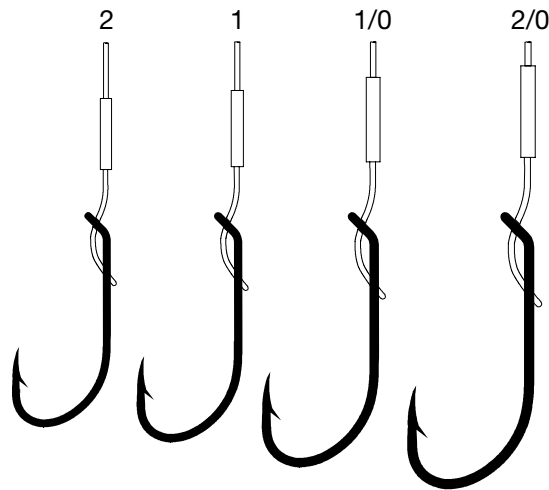

230X - 231X

PART #	FINISH	DESCRIPTION	SIZE
230X	Bronze	Plain Shank, Offset, Down Eye, 2X Long Shank, Light Wire	8, 6, 4
231X	Bronze	Plain Shank, Offset, Down Eye, 2X Long Shank, Light Wire, Double Line	8, 6, 5, 4, 3, 2, 1, 1/0, 2/0, 3/0

231

PART #	FINISH	DESCRIPTION	SIZE
231	Bronze	Plain Shank, Offset, Down Eye, 1X Long Shank, Light Wire, Double Line	6, 4, 2

420FLQ - 421NW

PART #	FINISH	DESCRIPTION	SIZE
420FLQ	Nickel	Nylawire, 2X Long Shank, Assortment	4 ea. 6, 4 - 5 ea. 2, 1
420NW	Nickel	Nylawire, Offset, Down Eye, 2X Long Shank, 10.5" Leader	6, 4, 2, 1, 1/0, 2/0, 3/0, 4/0, 5/0, 6/0
420NWQ	Nickel	Nylawire, 2X Long Shank, Assortment, 3 of Each Size	4, 2, 1, 1/0, 2/0, 3/0
420RNW	Sea Guard Red	Red Nylawire, 2X Long Shank, 10.5" Snell	2, 1, 1/0, 2/0, 3/0
421NW	Nickel	Nylawire, Offset, Down Eye, 2X Long Shank, 6" Leader	4, 2, 1, 1/0, 2/0

422NW

PART #	FINISH	DESCRIPTION	SIZE
422NW	Nickel	O'Shaughnessy, Nylawire, Offset, Down Eye, Plain Shank, Medium Wire, 10.5" Leader	4, 2, 1, 1/0, 2/0, 3/0, 4/0, 5/0, 6/0, 7/0

423NW - 423RNW

PART #	FINISH	DESCRIPTION	SIZE
423NW	Nickel	Baitholder, Nylawire, Offset, Down Eye, 6" Leader	4, 2, 1, 1/0, 2/0
423RNW	Red	Red Nylawire, Baitholder, 6" Leader	4, 2, 1, 1/0, 2/0

424NW

PART #	FINISH	DESCRIPTION	SIZE
424NW	Nickel	Kahle, Nylawire, Offset, 6" Leader	2, 1/0, 2/0, 3/0, 4/0

439NW

PART #	FINISH	DESCRIPTION	SIZE
439NW	Red	Nylawire, Plain Shank, Down Eye, 6" Leader	2, 1, 1/0, 2/0