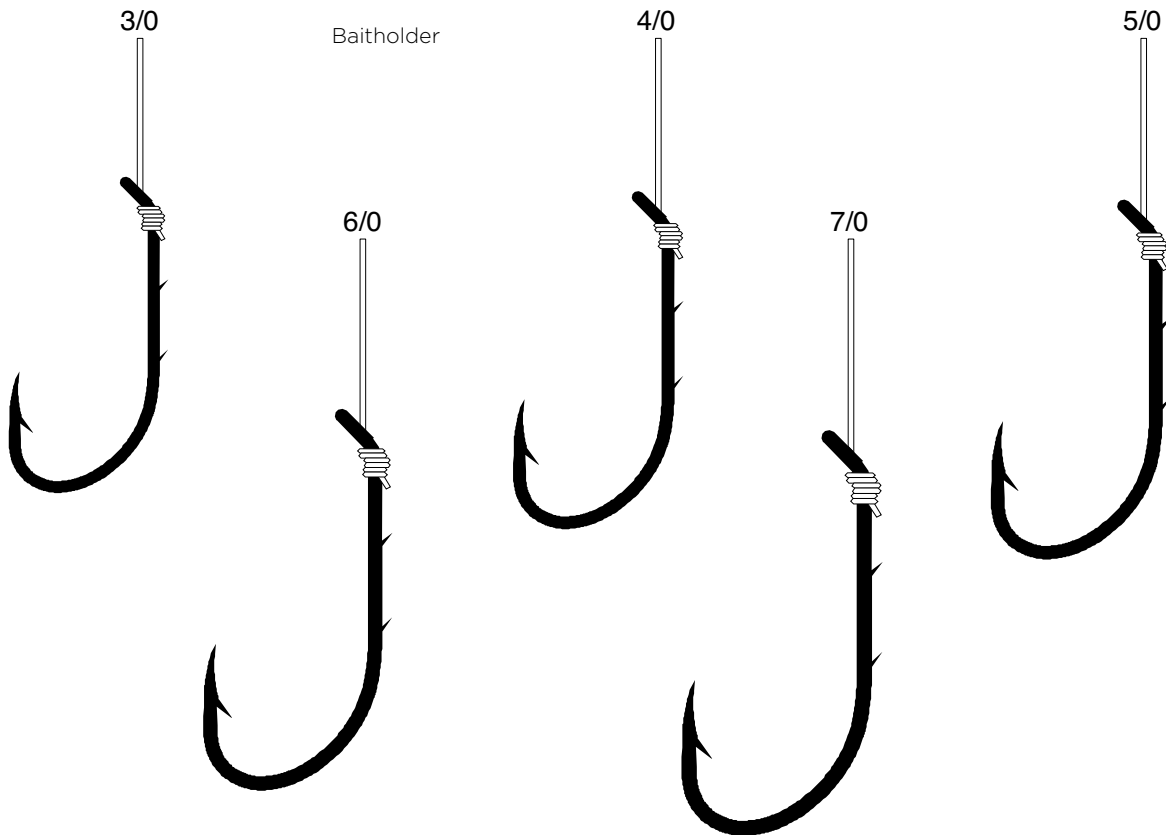

016 - 032

PART #	FINISH	DESCRIPTION	SIZE
016	Gold	Plain Shank, Offset, Down Eye, Medium Wire	8, 6, 4, 2
031	Bronze	Plain Shank, Offset, Down Eye, Medium Wire	12, 10, 8, 6, 4, 2, 1, 1/0, 2/0
031Q	Bronze	Plain Shank, Snelled Hook Assortment, 4 of Each Size	10, 8, 6, 4, 2, 1/0
032	Bronze	Plain Shank, Offset, Down Eye, Medium Wire, Double Line	10, 8, 6, 4, 3, 2, 1, 1/0, 2/0, 3/0

051

PART #	FINISH	DESCRIPTION	SIZE
051	Gold	Salmon Egg, Offset, Down Eye, Single Slice	12, 10, 8, 6

073 - 073Q

PART #	FINISH	DESCRIPTION	SIZE
073	Gold	Salmon Egg, Offset, Up Eye, Single Slice, Medium Wire	12, 10, 8, 6
073GE	Red	Salmon Egg, Offset, Up Eye, Single Slice, Medium Wire	10, 8, 6
073Q	Gold	Salmon Egg, Snelled Hook Assortment, 6 of Each Size	12, 10, 8, 6

092Q

PART #	FINISH	DESCRIPTION	SIZE
092Q	Varied	Striped Bass Assortment, Octopus, Baitholder, 3 of Each Size	Octopus 6/0, 7/0 Baitholder 3/0, 4/0, 5/0, 6/0, 7/0

121 - 127

PART #	FINISH	DESCRIPTION	SIZE
121	Gold	Aberdeen, Offset, Down Eye, 1X Long Shank, Plain Shank, Light Wire, Live Bait	10, 8, 6, 4, 3, 2, 1, 1/0, 2/0, 3/0
121Q	Gold	Aberdeen Snelled Hook Assortment, 6 of Each Size	10, 8, 6, 4, 2, 1
127	Bronze	Aberdeen, Non-Offset, Down Eye, 1X Long, Plain Shank, Light Wire, Live Bait	10, 8, 6, 4, 2, 1