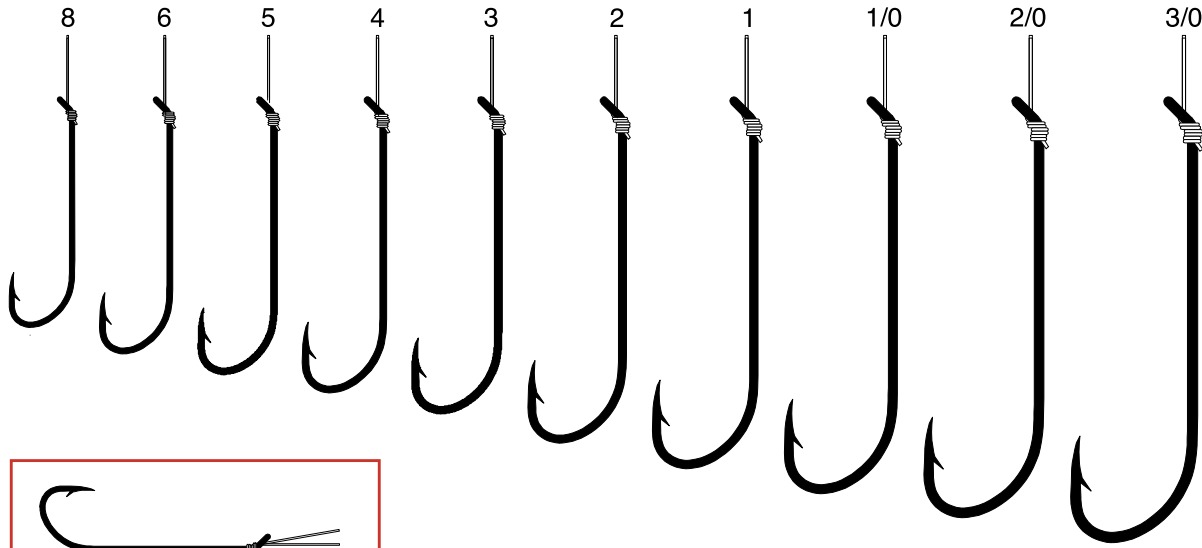

ALSO AVAILABLE IN LAZER SHARP

222BPQ

PART #	FINISH	DESCRIPTION	SIZE
222BPQ	Platinum Black	Crappie Assortment, Aberdeen Rotating Snell	8, 6, 4, 2, 1

ALSO AVAILABLE IN LAZER SHARP

Snelled Hooks

Eagle Claw Classic

230X - 231X

PART #	FINISH	DESCRIPTION	SIZE
230X	Bronze	Plain Shank, Offset, Down Eye, 2X Long Shank, Light Wire	8, 6, 4
231X	Bronze	Plain Shank, Offset, Down Eye, 2X Long Shank, Light Wire, Double Line	8, 6, 5, 4, 3, 2, 1, 1/0, 2/0, 3/0

231

PART #	FINISH	DESCRIPTION	SIZE
231	Bronze	Plain Shank, Offset, Down Eye, 1X Long Shank, Light Wire, Double Line	6, 4, 2

420FLQ - 421NW

PART #	FINISH	DESCRIPTION	SIZE
420FLQ	Nickel	Nylawire, 2X Long Shank, Assortment	4 ea. 6, 4 - 5 ea. 2, 1
420NW	Nickel	Nylawire, Offset, Down Eye, 2X Long Shank, 10.5" Leader	6, 4, 2, 1, 1/0, 2/0, 3/0, 4/0, 5/0, 6/0
420NWQ	Nickel	Nylawire, 2X Long Shank, Assortment, 3 of Each Size	4, 2, 1, 1/0, 2/0, 3/0
420RNW	Sea Guard Red	Red Nylawire, 2X Long Shank, 10.5" Snell	2, 1, 1/0, 2/0, 3/0
421NW	Nickel	Nylawire, Offset, Down Eye, 2X Long Shank, 6" Leader	4, 2, 1, 1/0, 2/0