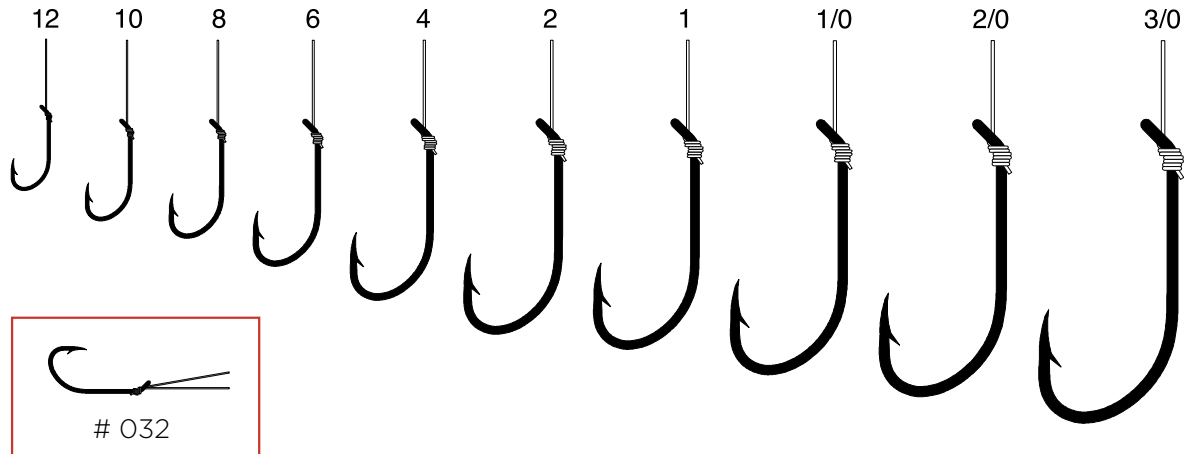

016 - 032

PART #	FINISH	DESCRIPTION	SIZE
016	Gold	Plain Shank, Offset, Down Eye, Medium Wire	8, 6, 4, 2
031	Bronze	Plain Shank, Offset, Down Eye, Medium Wire	12, 10, 8, 6, 4, 2, 1, 1/0, 2/0
031Q	Bronze	Plain Shank, Snelled Hook Assortment, 4 of Each Size	10, 8, 6, 4, 2, 1/0
032	Bronze	Plain Shank, Offset, Down Eye, Medium Wire, Double Line	10, 8, 6, 4, 3, 2, 1, 1/0, 2/0, 3/0

051

PART #	FINISH	DESCRIPTION	SIZE
051	Gold	Salmon Egg, Offset, Down Eye, Single Slice	12, 10, 8, 6

073 - 073Q

PART #	FINISH	DESCRIPTION	SIZE
073	Gold	Salmon Egg, Offset, Up Eye, Single Slice, Medium Wire	12, 10, 8, 6
073GE	Red	Salmon Egg, Offset, Up Eye, Single Slice, Medium Wire	10, 8, 6
073Q	Gold	Salmon Egg, Snelled Hook Assortment, 6 of Each Size	12, 10, 8, 6

092Q

PART #	FINISH	DESCRIPTION	SIZE
092Q	Varied	Striped Bass Assortment, Octopus, Baitholder, 3 of Each Size	Octopus 6/0, 7/0 Baitholder 3/0, 4/0, 5/0, 6/0, 7/0

121 - 127

PART #	FINISH	DESCRIPTION	SIZE
121	Gold	Aberdeen, Offset, Down Eye, 1X Long Shank, Plain Shank, Light Wire, Live Bait	10, 8, 6, 4, 3, 2, 1, 1/0, 2/0, 3/0
121Q	Gold	Aberdeen Snelled Hook Assortment, 6 of Each Size	10, 8, 6, 4, 2, 1
127	Bronze	Aberdeen, Non-Offset, Down Eye, 1X Long, Plain Shank, Light Wire, Live Bait	10, 8, 6, 4, 2, 1

672SB

PART #	FINISH	DESCRIPTION	SIZE
672SB	Bronze	Treble, Non-Offset, Curved Point, Regular Shank, Medium Wire w/ Spring for Soft Bait, 18" Line	14, 12, 10, 8

673 - 673GE

PART #	FINISH	DESCRIPTION	SIZE
673	Gold	Treble, Non-Offset, Straight Point, Regular Shank, 18" Line	18, 16, 14, 12
673GE	Red	Treble, Non-Offset, Straight Point, Regular Shank, 18" Line	16, 14, 12