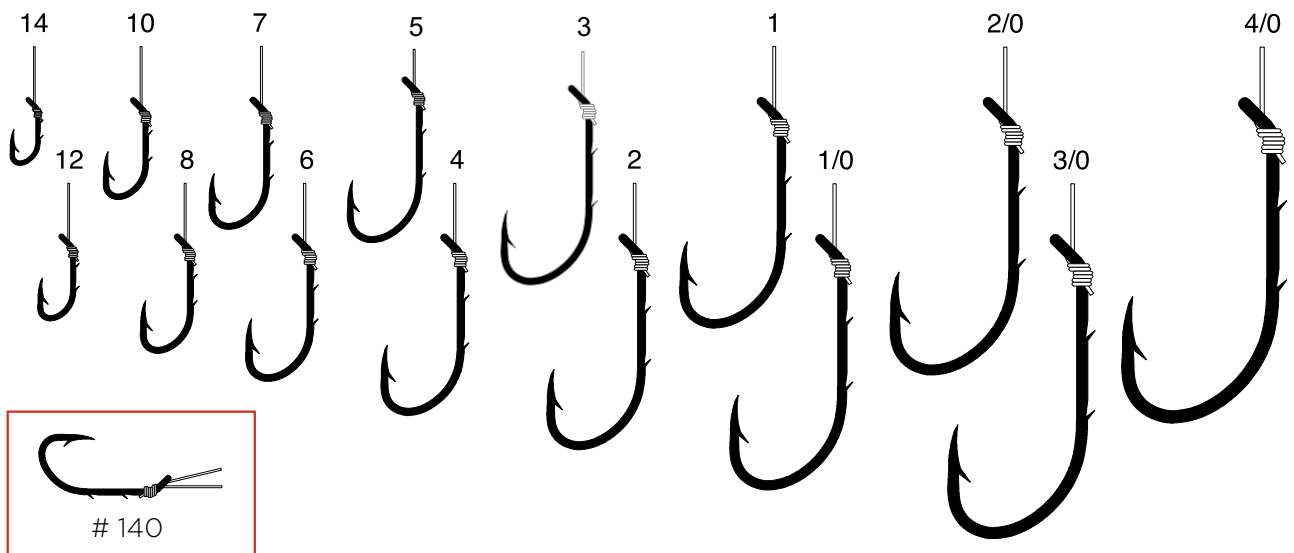

051

PART #	FINISH	DESCRIPTION	SIZE
051	Gold	Salmon Egg, Offset, Down Eye, Single Slice	12, 10, 8, 6

073 - 073Q

PART #	FINISH	DESCRIPTION	SIZE
073	Gold	Salmon Egg, Offset, Up Eye, Single Slice, Medium Wire	12, 10, 8, 6
073GE	Red	Salmon Egg, Offset, Up Eye, Single Slice, Medium Wire	10, 8, 6
073Q	Gold	Salmon Egg, Snelled Hook Assortment, 6 of Each Size	12, 10, 8, 6

092Q

PART #	FINISH	DESCRIPTION	SIZE
092Q	Varied	Striped Bass Assortment, Octopus, Baitholder, 3 of Each Size	Octopus 6/0, 7/0 Baitholder 3/0, 4/0, 5/0, 6/0, 7/0

121 - 127

PART #	FINISH	DESCRIPTION	SIZE
121	Gold	Aberdeen, Offset, Down Eye, 1X Long Shank, Plain Shank, Light Wire, Live Bait	10, 8, 6, 4, 3, 2, 1, 1/0, 2/0, 3/0
121Q	Gold	Aberdeen Snelled Hook Assortment, 6 of Each Size	10, 8, 6, 4, 2, 1
127	Bronze	Aberdeen, Non-Offset, Down Eye, 1X Long, Plain Shank, Light Wire, Live Bait	10, 8, 6, 4, 2, 1

139 - 140

PART #	FINISH	DESCRIPTION	SIZE
139	Bronze	Baitholder, Offset, Down Eye, Two Slices, Medium Wire	14, 12, 10, 8, 7, 6, 5, 4, 3, 2, 1, 1/0, 2/0, 3/0, 4/0
139GE	Red	Baitholder, Offset, Down Eye, Two Slices, Medium Wire	10, 8, 6, 4, 2, 1/0
139Q	Bronze	Baitholder Snelled Hook Assortment, 6 of Each Size	12, 10, 8, 6, 4, 2
140	Bronze	Baitholder, Offset, Down Eye, Two Slices, Medium Wire, Double Line	8, 6, 4, 2, 1, 1/0, 2/0

672SB

PART #	FINISH	DESCRIPTION	SIZE
672SB	Bronze	Treble, Non-Offset, Curved Point, Regular Shank, Medium Wire w/ Spring for Soft Bait, 18" Line	14, 12, 10, 8

673 - 673GE

PART #	FINISH	DESCRIPTION	SIZE
673	Gold	Treble, Non-Offset, Straight Point, Regular Shank, 18" Line	18, 16, 14, 12
673GE	Red	Treble, Non-Offset, Straight Point, Regular Shank, 18" Line	16, 14, 12