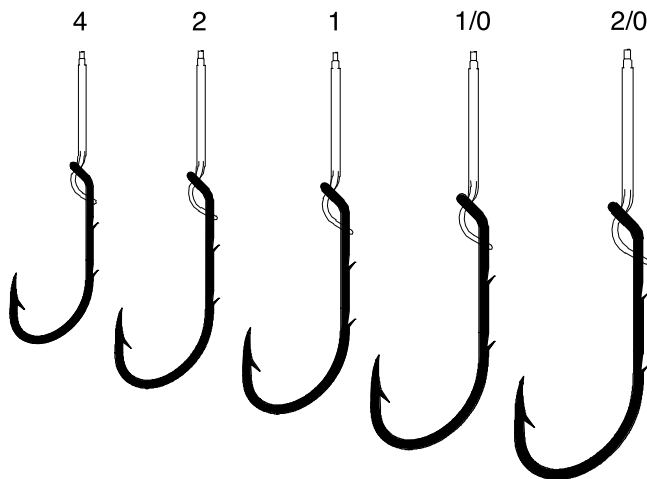

230X - 231X

PART #	FINISH	DESCRIPTION	SIZE
230X	Bronze	Plain Shank, Offset, Down Eye, 2X Long Shank, Light Wire	8, 6, 4
231X	Bronze	Plain Shank, Offset, Down Eye, 2X Long Shank, Light Wire, Double Line	8, 6, 5, 4, 3, 2, 1, 1/0, 2/0, 3/0

231

PART #	FINISH	DESCRIPTION	SIZE
231	Bronze	Plain Shank, Offset, Down Eye, 1X Long Shank, Light Wire, Double Line	6, 4, 2

420FLQ - 421NW

PART #	FINISH	DESCRIPTION	SIZE
420FLQ	Nickel	Nylawire, 2X Long Shank, Assortment	4 ea. 6, 4 - 5 ea. 2, 1
420NW	Nickel	Nylawire, Offset, Down Eye, 2X Long Shank, 10.5" Leader	6, 4, 2, 1, 1/0, 2/0, 3/0, 4/0, 5/0, 6/0
420NWQ	Nickel	Nylawire, 2X Long Shank, Assortment, 3 of Each Size	4, 2, 1, 1/0, 2/0, 3/0
420RNW	Sea Guard Red	Red Nylawire, 2X Long Shank, 10.5" Snell	2, 1, 1/0, 2/0, 3/0
421NW	Nickel	Nylawire, Offset, Down Eye, 2X Long Shank, 6" Leader	4, 2, 1, 1/0, 2/0

422NW

PART #	FINISH	DESCRIPTION	SIZE
422NW	Nickel	O'Shaughnessy, Nylawire, Offset, Down Eye, Plain Shank, Medium Wire, 10.5" Leader	4, 2, 1, 1/0, 2/0, 3/0, 4/0, 5/0, 6/0, 7/0

423NW - 423RNW

PART #	FINISH	DESCRIPTION	SIZE
423NW	Nickel	Baitholder, Nylawire, Offset, Down Eye, 6" Leader	4, 2, 1, 1/0, 2/0
423RNW	Red	Red Nylawire, Baitholder, 6" Leader	4, 2, 1, 1/0, 2/0