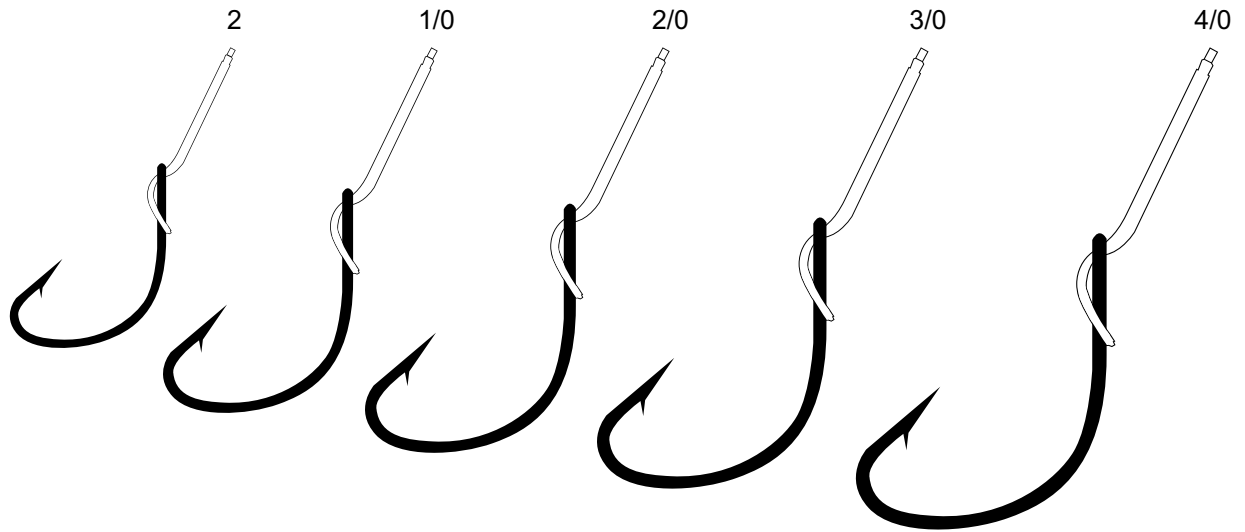

424NW

PART #	FINISH	DESCRIPTION	SIZE
424NW	Nickel	Kahle, Nylawire, Offset, 6" Leader	2, 1/0, 2/0, 3/0, 4/0