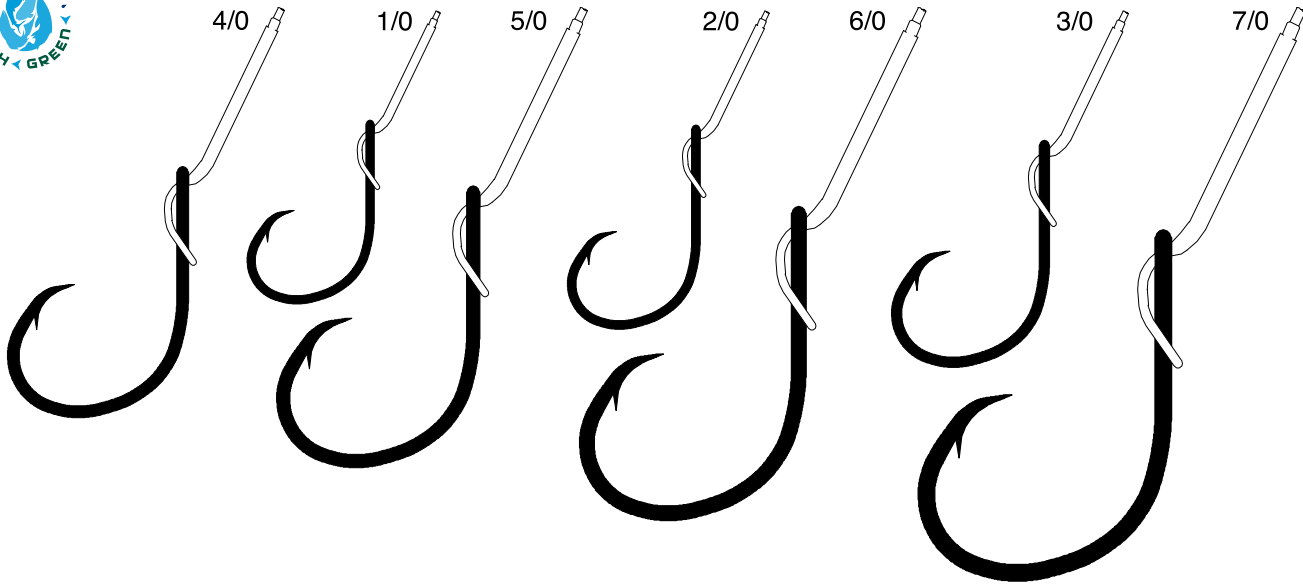

422NW

PART #	FINISH	DESCRIPTION	SIZE
422NW	Nickel	O'Shaughnessy, Nylawire, Offset, Down Eye, Plain Shank, Medium Wire, 10.5" Leader	4, 2, 1, 1/0, 2/0, 3/0, 4/0, 5/0, 6/0, 7/0

423NW - 423RNW

PART #	FINISH	DESCRIPTION	SIZE
423NW	Nickel	Baitholder, Nylawire, Offset, Down Eye, 6" Leader	4, 2, 1, 1/0, 2/0
423RNW	Red	Red Nylawire, Baitholder, 6" Leader	4, 2, 1, 1/0, 2/0

424NW

PART #	FINISH	DESCRIPTION	SIZE
424NW	Nickel	Kahle, Nylawire, Offset, 6" Leader	2, 1/0, 2/0, 3/0, 4/0

439NW

PART #	FINISH	DESCRIPTION	SIZE
439NW	Red	Nylawire, Plain Shank, Down Eye, 6" Leader	2, 1, 1/0, 2/0

442

PART #	FINISH	DESCRIPTION	SIZE
442	Black	Baitholder, Ultra Light, Offset, Down Eye, Two Slices, Light Wire	10, 8, 6

497NW

PART #	FINISH	DESCRIPTION	SIZE
497NW	Sea Guard	Circle Sea, Nylawire, Offset, 10.5" Leader	1/0, 2/0, 3/0, 4/0, 5/0, 6/0, 7/0

672SB

PART #	FINISH	DESCRIPTION	SIZE
672SB	Bronze	Treble, Non-Offset, Curved Point, Regular Shank, Medium Wire w/ Spring for Soft Bait, 18" Line	14, 12, 10, 8

673 - 673GE

PART #	FINISH	DESCRIPTION	SIZE
673	Gold	Treble, Non-Offset, Straight Point, Regular Shank, 18" Line	18, 16, 14, 12
673GE	Red	Treble, Non-Offset, Straight Point, Regular Shank, 18" Line	16, 14, 12