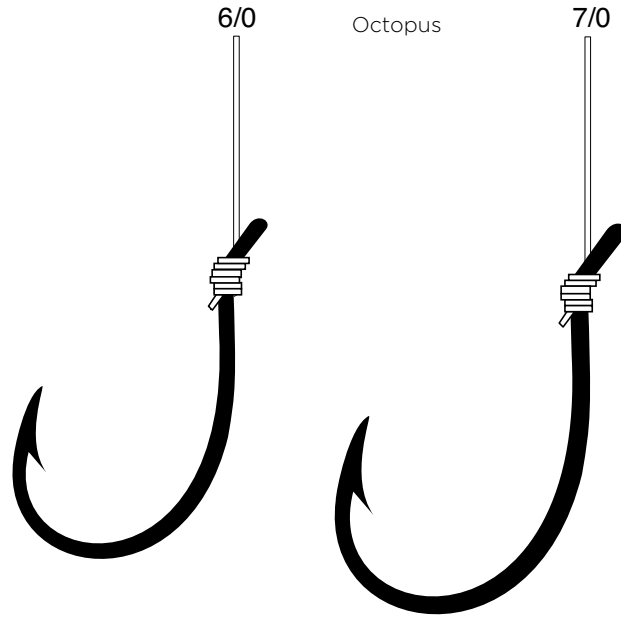

016 - 032

PART #	FINISH	DESCRIPTION	SIZE
016	Gold	Plain Shank, Offset, Down Eye, Medium Wire	8, 6, 4, 2
031	Bronze	Plain Shank, Offset, Down Eye, Medium Wire	12, 10, 8, 6, 4, 2, 1, 1/0, 2/0
031Q	Bronze	Plain Shank, Snelled Hook Assortment, 4 of Each Size	10, 8, 6, 4, 2, 1/0
032	Bronze	Plain Shank, Offset, Down Eye, Medium Wire, Double Line	10, 8, 6, 4, 3, 2, 1, 1/0, 2/0, 3/0

051

PART #	FINISH	DESCRIPTION	SIZE
051	Gold	Salmon Egg, Offset, Down Eye, Single Slice	12, 10, 8, 6

073 - 073Q

PART #	FINISH	DESCRIPTION	SIZE
073	Gold	Salmon Egg, Offset, Up Eye, Single Slice, Medium Wire	12, 10, 8, 6
073GE	Red	Salmon Egg, Offset, Up Eye, Single Slice, Medium Wire	10, 8, 6
073Q	Gold	Salmon Egg, Snelled Hook Assortment, 6 of Each Size	12, 10, 8, 6

092Q

PART #	FINISH	DESCRIPTION	SIZE
092Q	Varied	Striped Bass Assortment, Octopus, Baitholder, 3 of Each Size	Octopus 6/0, 7/0 Baitholder 3/0, 4/0, 5/0, 6/0, 7/0

121 - 127

PART #	FINISH	DESCRIPTION	SIZE
121	Gold	Aberdeen, Offset, Down Eye, 1X Long Shank, Plain Shank, Light Wire, Live Bait	10, 8, 6, 4, 3, 2, 1, 1/0, 2/0, 3/0
121Q	Gold	Aberdeen Snelled Hook Assortment, 6 of Each Size	10, 8, 6, 4, 2, 1
127	Bronze	Aberdeen, Non-Offset, Down Eye, 1X Long, Plain Shank, Light Wire, Live Bait	10, 8, 6, 4, 2, 1

139 - 140

PART #	FINISH	DESCRIPTION	SIZE
139	Bronze	Baitholder, Offset, Down Eye, Two Slices, Medium Wire	14, 12, 10, 8, 7, 6, 5, 4, 3, 2, 1, 1/0, 2/0, 3/0, 4/0
139GE	Red	Baitholder, Offset, Down Eye, Two Slices, Medium Wire	10, 8, 6, 4, 2, 1/0
139Q	Bronze	Baitholder Snelled Hook Assortment, 6 of Each Size	12, 10, 8, 6, 4, 2
140	Bronze	Baitholder, Offset, Down Eye, Two Slices, Medium Wire, Double Line	8, 6, 4, 2, 1, 1/0, 2/0