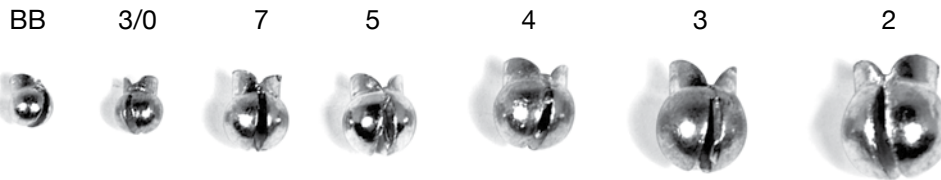

NL02080

PART #	DESCRIPTION
NL02080	Steel Rubber Core Sinker

NLBC

PART #	DESCRIPTION
NLBC	Steel Bass Casting Sinker

NLES

PART #	DESCRIPTION
NLES	Steel Egg Sinker

NLWW - NLWWBK

PART #	DESCRIPTION
NLWW	Steel Worm Weight
NLWWBK	Steel Worm Weight, Black

1/16 oz. 1/8 oz. 3/16 oz. 1/4 oz. 3/8 oz. 1/2 oz.

NLRS - NLRSTBPOP48

PART #	DESCRIPTION
NLRS	Tin Removable Split-Shot Sinker
NLRSV	Tin Removable Split Shot Sinker
NLRSG	Tin Removable Split Shot Sinker, Camo Green
NLRSTBPOP48	48 Tin Removable Split Shot Tubes in POP