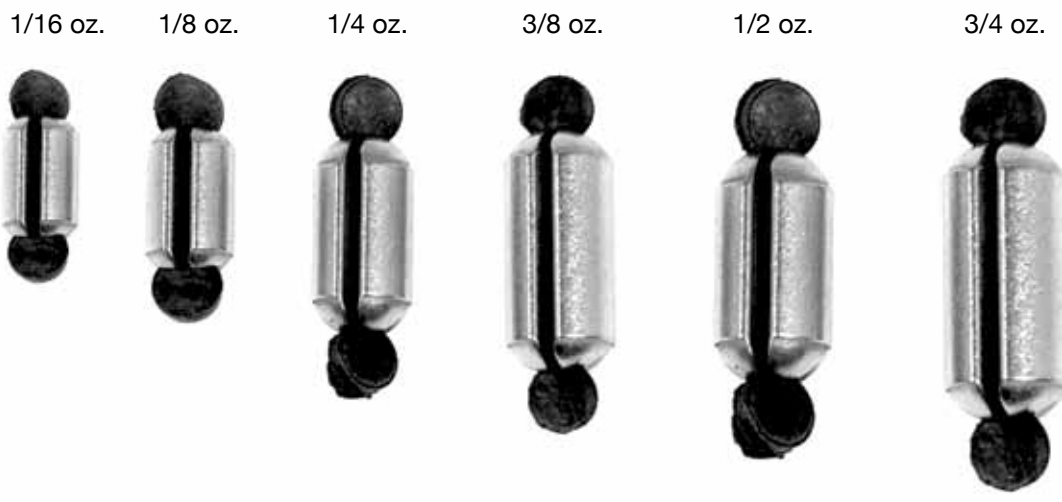

NL02080

PART #	DESCRIPTION
NL02080	Steel Rubber Core Sinker

NLBC

PART #	DESCRIPTION
NLBC	Steel Bass Casting Sinker

NLES

PART #	DESCRIPTION
NLES	Steel Egg Sinker

NLWW - NLWWBK

PART #	DESCRIPTION
NLWW	Steel Worm Weight
NLWWBK	Steel Worm Weight, Black

1/16 oz. 1/8 oz. 3/16 oz. 1/4 oz. 3/8 oz. 1/2 oz.

NLRS - NLRSTBPOP48

PART #	DESCRIPTION
NLRS	Tin Removable Split-Shot Sinker
NLRSV	Tin Removable Split Shot Sinker
NLRSG	Tin Removable Split Shot Sinker, Camo Green
NLRSTBPOP48	48 Tin Removable Split Shot Tubes in POP

NLDPERS

STEEL EGG SINKER & TIN REMOVABLE SPLIT SHOT

NLDPERS
PIECES: 55

NLDPRC

STEEL RUBBER CORE SINKERS DIAL PACK

NLDPRC
PIECES: 25

NLDPRS124

TIN REMOVABLE SPLIT SHOT DIAL PACK

NLDPRS124
PIECES: 124

NLDPWW

STEEL WORM WEIGHTS DIAL PACK

NLDPWW
PIECES: 24