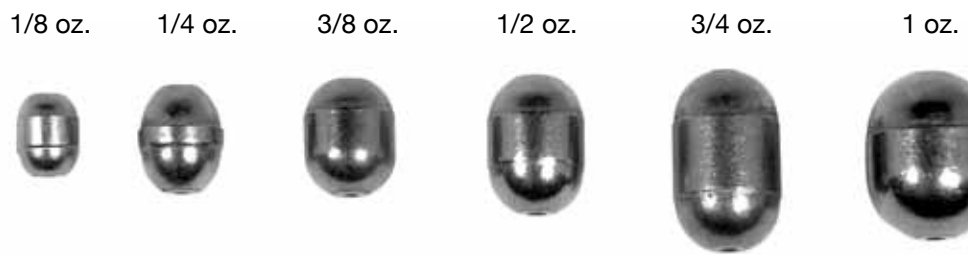

NL02080

PART #	DESCRIPTION
NL02080	Steel Rubber Core Sinker

NLBC

PART #	DESCRIPTION
NLBC	Steel Bass Casting Sinker

NLES

PART #	DESCRIPTION
NLES	Steel Egg Sinker

NLWW - NLWWBK

PART #	DESCRIPTION
NLWW	Steel Worm Weight
NLWWBK	Steel Worm Weight, Black

1/16 oz. 1/8 oz. 3/16 oz. 1/4 oz. 3/8 oz. 1/2 oz.

NLRS - NLRSTBPOP48

PART #	DESCRIPTION
NLRS	Tin Removable Split-Shot Sinker
NLRSV	Tin Removable Split Shot Sinker
NLRSG	Tin Removable Split Shot Sinker, Camo Green
NLRSTBPOP48	48 Tin Removable Split Shot Tubes in POP

NLDPERS

STEEL EGG SINKER & TIN REMOVABLE SPLIT SHOT

NLDPERS
PIECES: 55

NLDPRC

STEEL RUBBER CORE SINKERS DIAL PACK

NLDPRC
PIECES: 25

NLDPRS124

TIN REMOVABLE SPLIT SHOT DIAL PACK

NLDPRS124
PIECES: 124

NLDPWW

STEEL WORM WEIGHTS DIAL PACK

NLDPWW
PIECES: 24