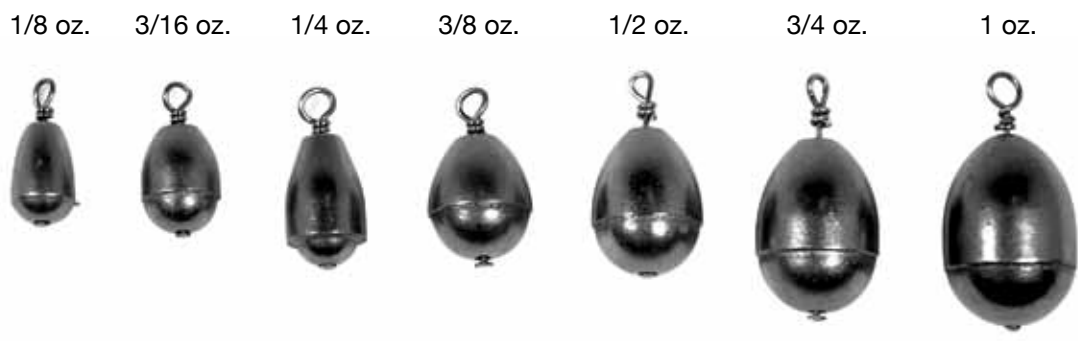

NL02080

PART #	DESCRIPTION
NL02080	Steel Rubber Core Sinker

NLBC

PART #	DESCRIPTION
NLBC	Steel Bass Casting Sinker

NLES

PART #	DESCRIPTION
NLES	Steel Egg Sinker

NLWW - NLWWBK

PART #	DESCRIPTION
NLWW	Steel Worm Weight
NLWWBK	Steel Worm Weight, Black

1/16 oz. 1/8 oz. 3/16 oz. 1/4 oz. 3/8 oz. 1/2 oz.

NLRS - NLRSTBPOP48

PART #	DESCRIPTION
NLRS	Tin Removable Split-Shot Sinker
NLRSV	Tin Removable Split Shot Sinker
NLRSG	Tin Removable Split Shot Sinker, Camo Green
NLRSTBPOP48	48 Tin Removable Split Shot Tubes in POP

Camo Green

POP

Non-Lead Sinkers

Eagle Claw Classic

NLDPBC

STEEL BASS CASTING DIAL PACK

NLDPBC
PIECES: 18

NLDPES

NLDPERS

STEEL EGG SINKER & TIN REMOVABLE SPLIT SHOT

NLDPERS
PIECES: 55

NLDPRC

STEEL RUBBER CORE SINKERS DIAL PACK

NLDPRC
PIECES: 25

NLDPRS124

TIN REMOVABLE SPLIT SHOT DIAL PACK