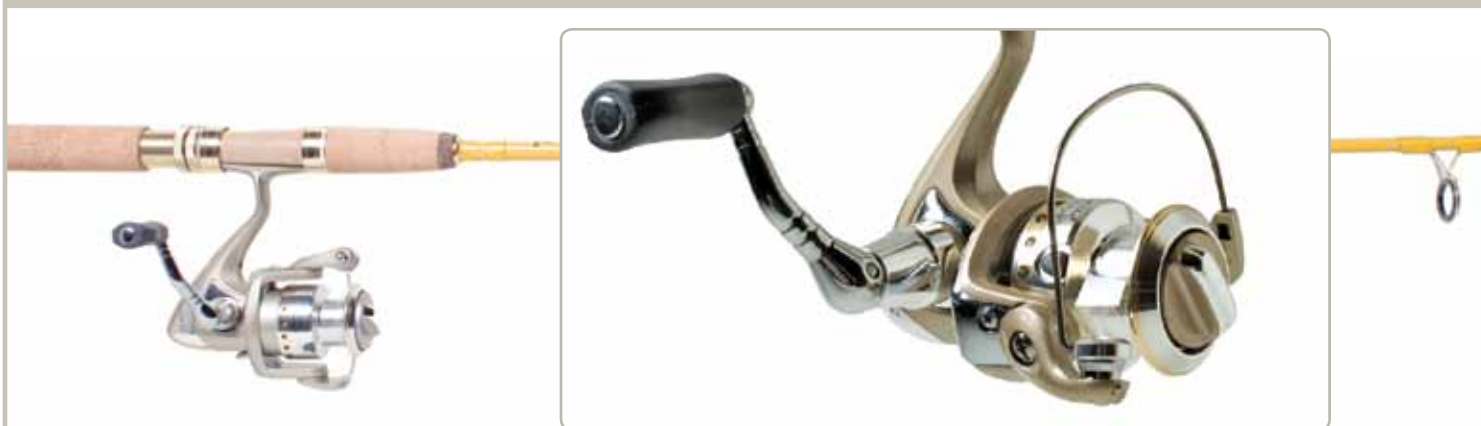

FEATHERLIGHT COMBOS

PART #	DESCRIPTION	REEL SIZE	BALL BEARINGS	SECTIONS	BLANK MATERIAL	GUIDE TYPE	NO. GUIDES	POWER	LINE WEIGHT	LURE WEIGHT	W/ LINE
FLUL56S26BC	5'6 Spinning Combo	10	6	2 Piece	Glass	Alum. Oxide	5+1	Ultra Light	2-6	1/16-3/8	No
FLUL6S26BC	6' Spinning Combo	10	6	2 Piece	Glass	Alum. Oxide	5+1	Ultra Light	2-6	1/16-3/8	No
FLUL66S26BC	6'6 Spinning Combo	20	6	2 Piece	Glass	Alum. Oxide	5+1	Ultra Light	2-6	1/16-3/8	No